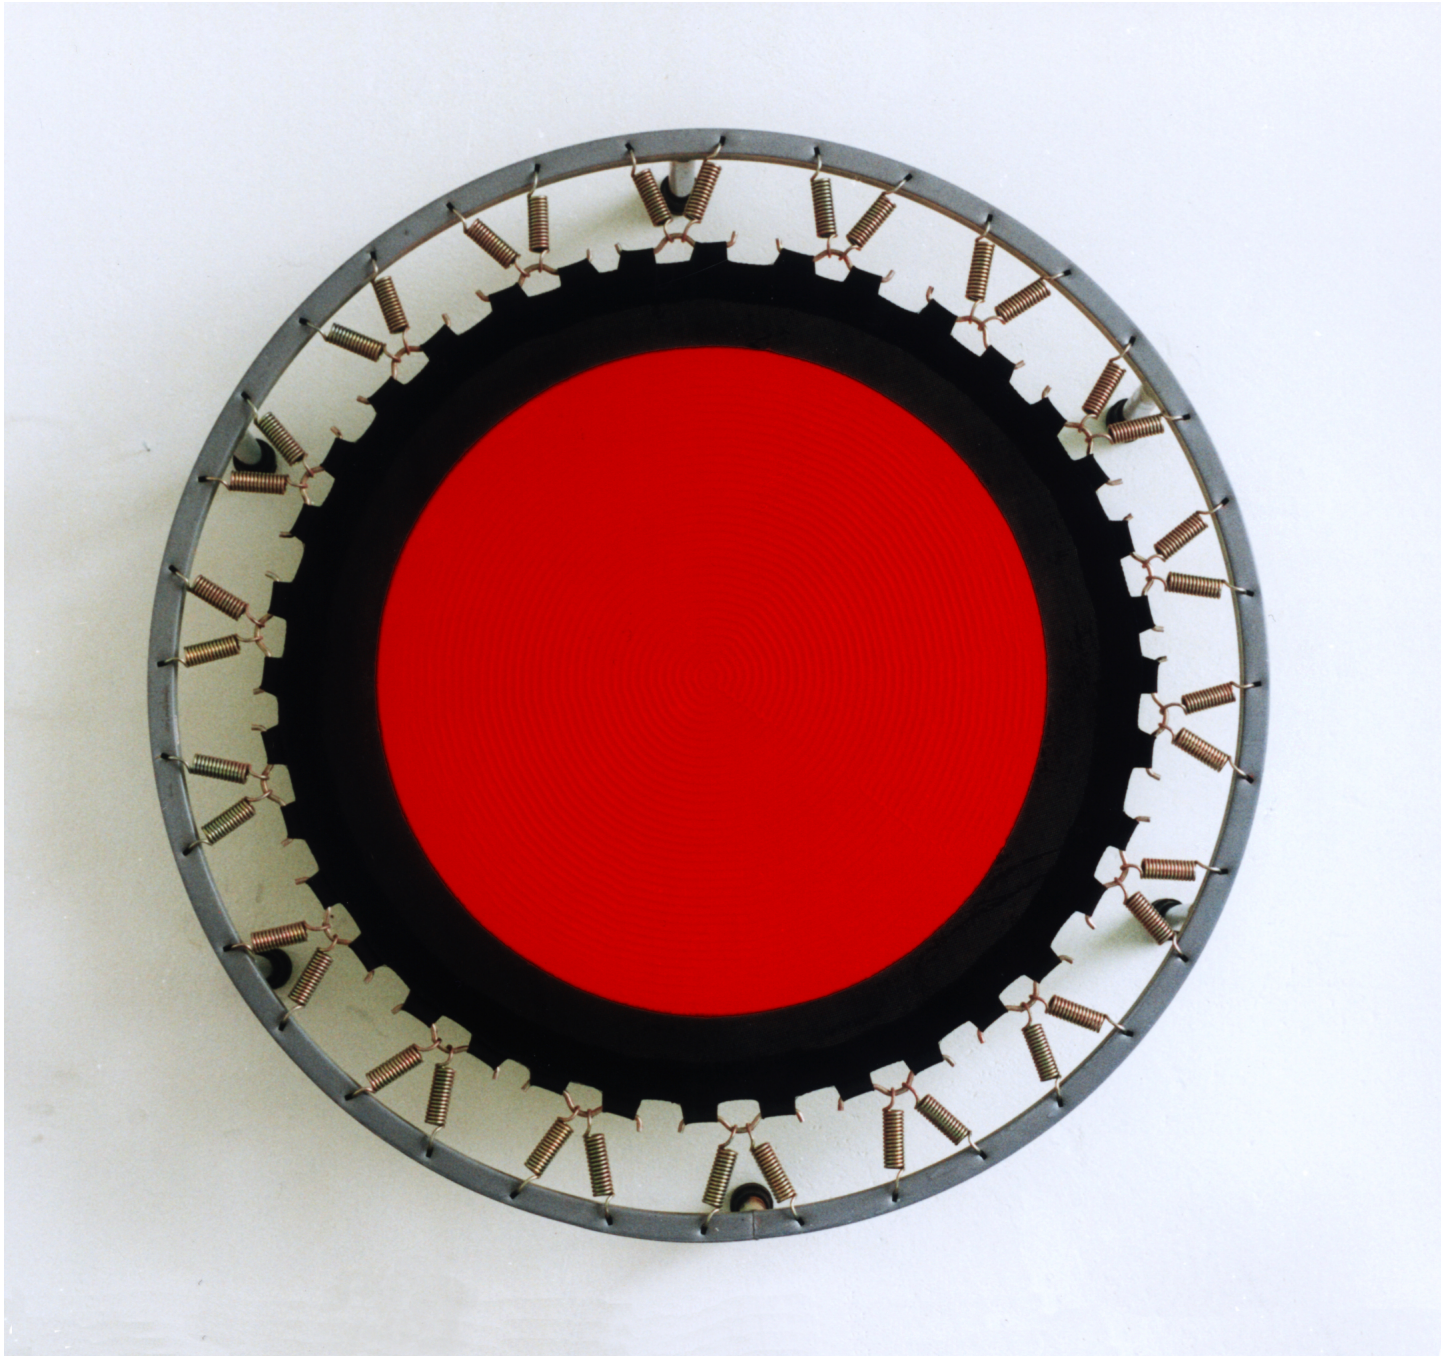

Eberhard Bosslet

Title	DD 01-2/2000
Year	2000
Materials	Paint on Canvas, Rubber, Steel, coated, Steel, galvanized
Dimensions	102x102x13cm
Category	01. PAINTING
Showed at	Galerie Bochynek, Düsseldorf, D
Photographer	Bosslet, Eberhard
Copyright	BOSSLET at VG-Bild/Kunst, Bonn, Germany
Series	1993 - 2004 ANALOGIC DISCS
Location	Studio Dresden Übigau, 2000 - 2019, D
Solo Show	2000 TRABANTEN, Galerie Bochynek, Düsseldorf, D
Group Shows	
Cities	Dresden, Germany
Producer/Supplier	Bilgery GmbH, Langgöns, D, Decker Bauwerkzeuge, Aichach, D, PCI GmbH, Augsburg, D
Gallery	
Price Category	grade 019