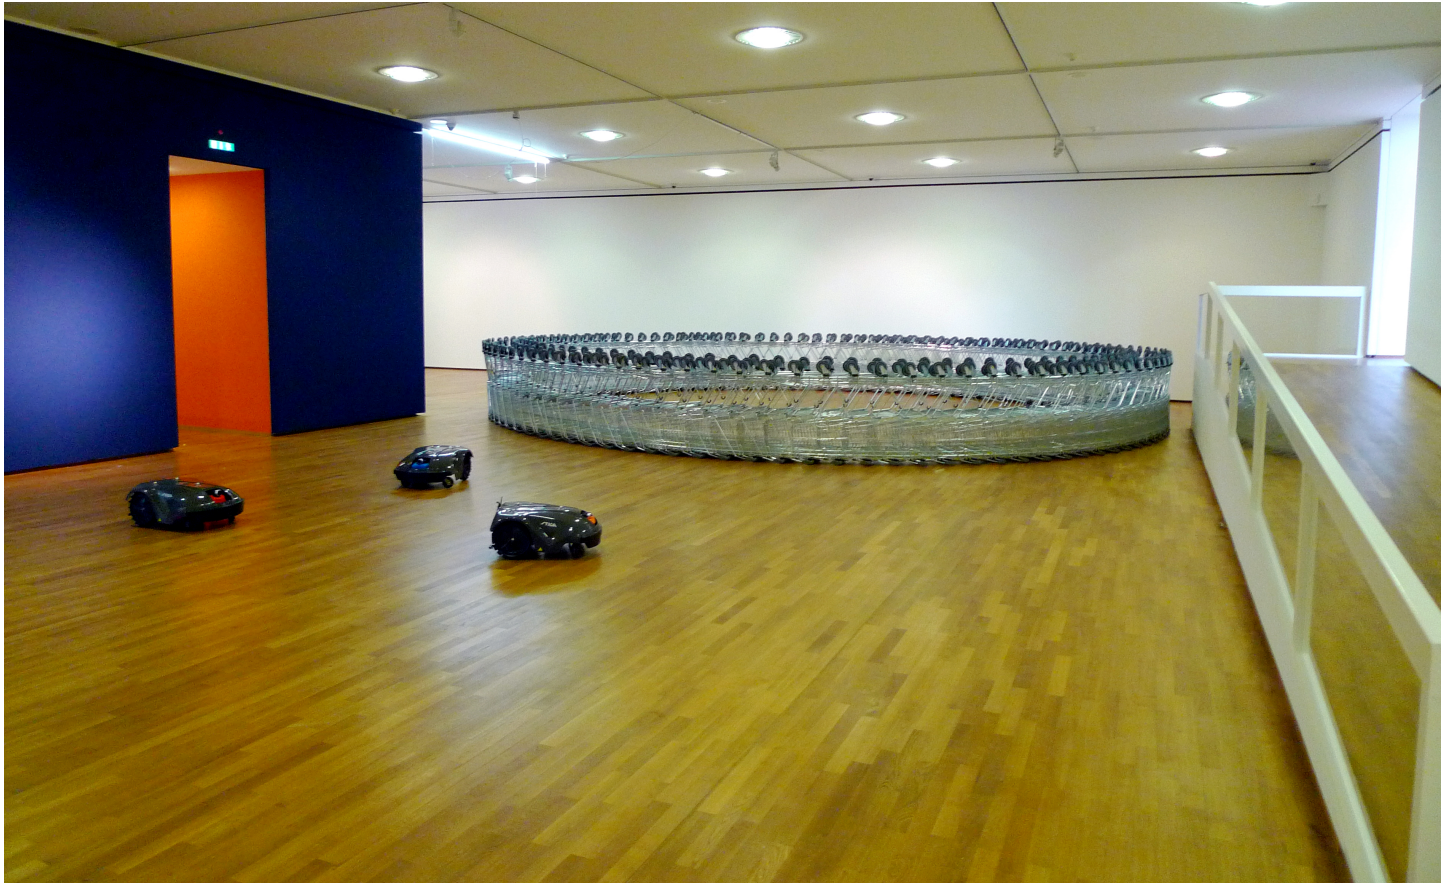

# Eberhard Bosslet

Title	Closed Circuit Commerce - extended version
Year	2012
Materials	Electronic steering, Steel, galvanized, Synthetic Material, Video Camera
Dimensions	4x20x20m
Category	02. SCULPTURE, 03. INSTALLATION
Showed at	Saarland.Museum, Saarbrücken, D
Photographer	Bosslet, Eberhard
Copyright	BOSSLET at VG-Bild/Kunst, Bonn, Germany
Series	1999 - CIRCLES, 2003 - 2013 ROBOCAM and LIVESTREAM VIDEOS
Location	Saarbrücken, Saarland.Museum, Moderne Galerie, D
Solo Show	2012 Eberhard Bosslet, Dingsda, Saarland.Museum, Saarbrücken, D, Curator, Mainrad Maria Grewenig
Group Shows	
Cities	Saarbrücken, Germany
Producer/Supplier	Stiga, GGP-Italy, I, Wanzl, Leipheim, D
Gallery	
Price Category	grade 037