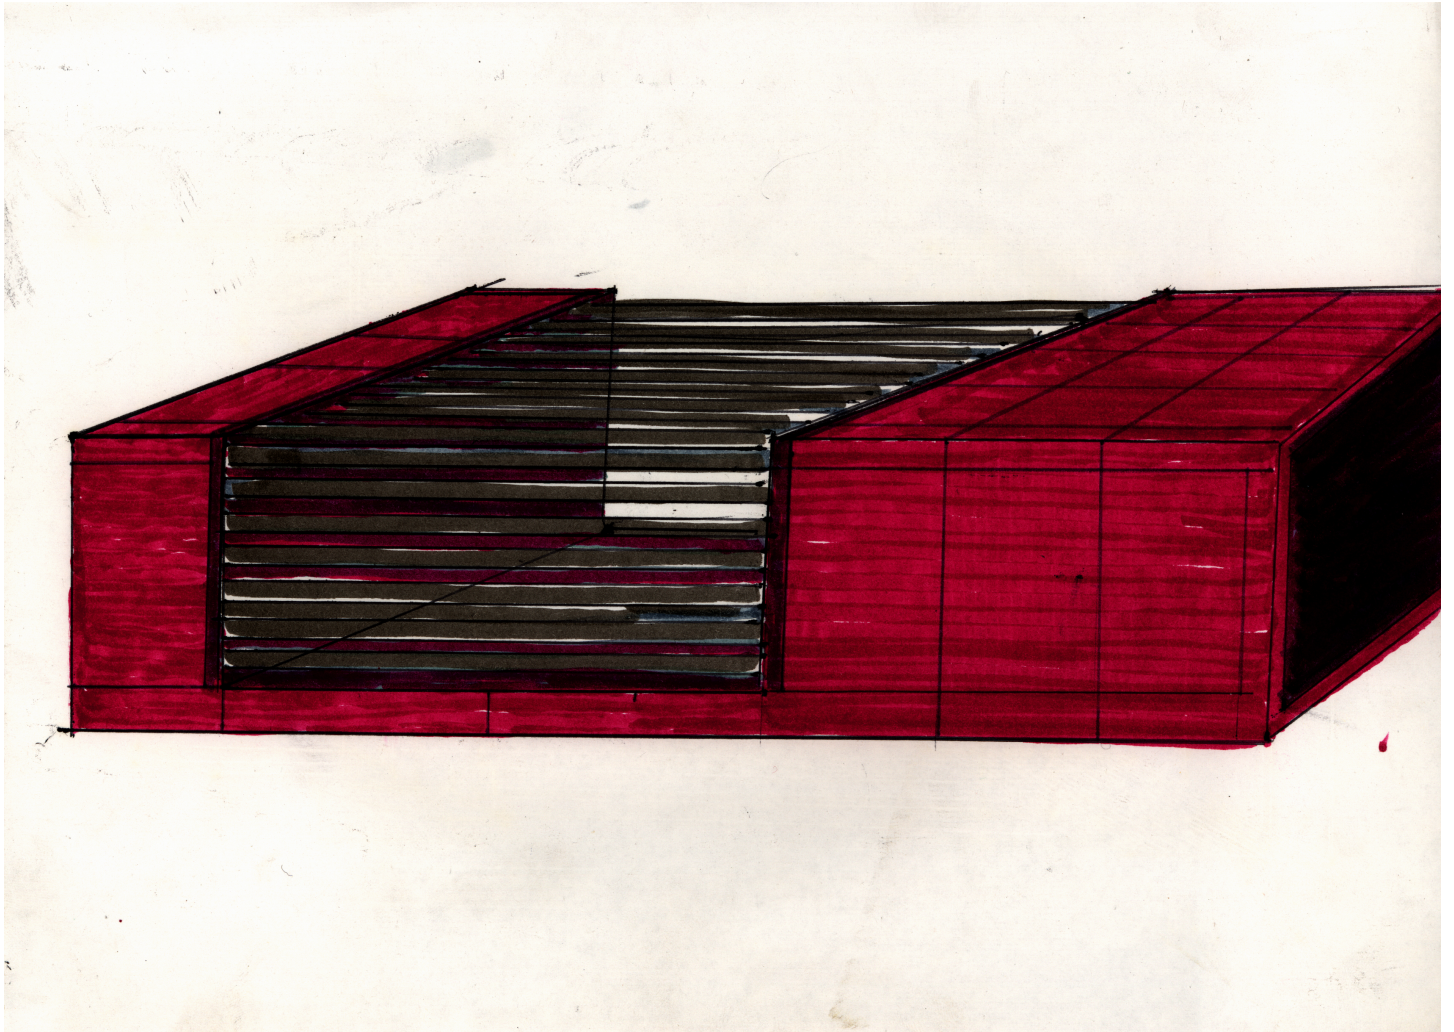

# Eberhard Bosslet

Title	Box
Year	1989
Materials	Marker on Paper, Pen on Paper
Dimensions	21x29,5 cm
Category	20. Sketches/Notes
Shown at	
Photographer	Bosslet, Eberhard
Copyright	BOSSLET at VG-Bild/Kunst, Bonn, Germany
Series	1985 - 2001 MODULAR STRUCTURES SCETCHES
Location	
Solo Show	
Group Shows	
Cities	
Producer/Supplier	
Gallery	
Price Category	grade 006