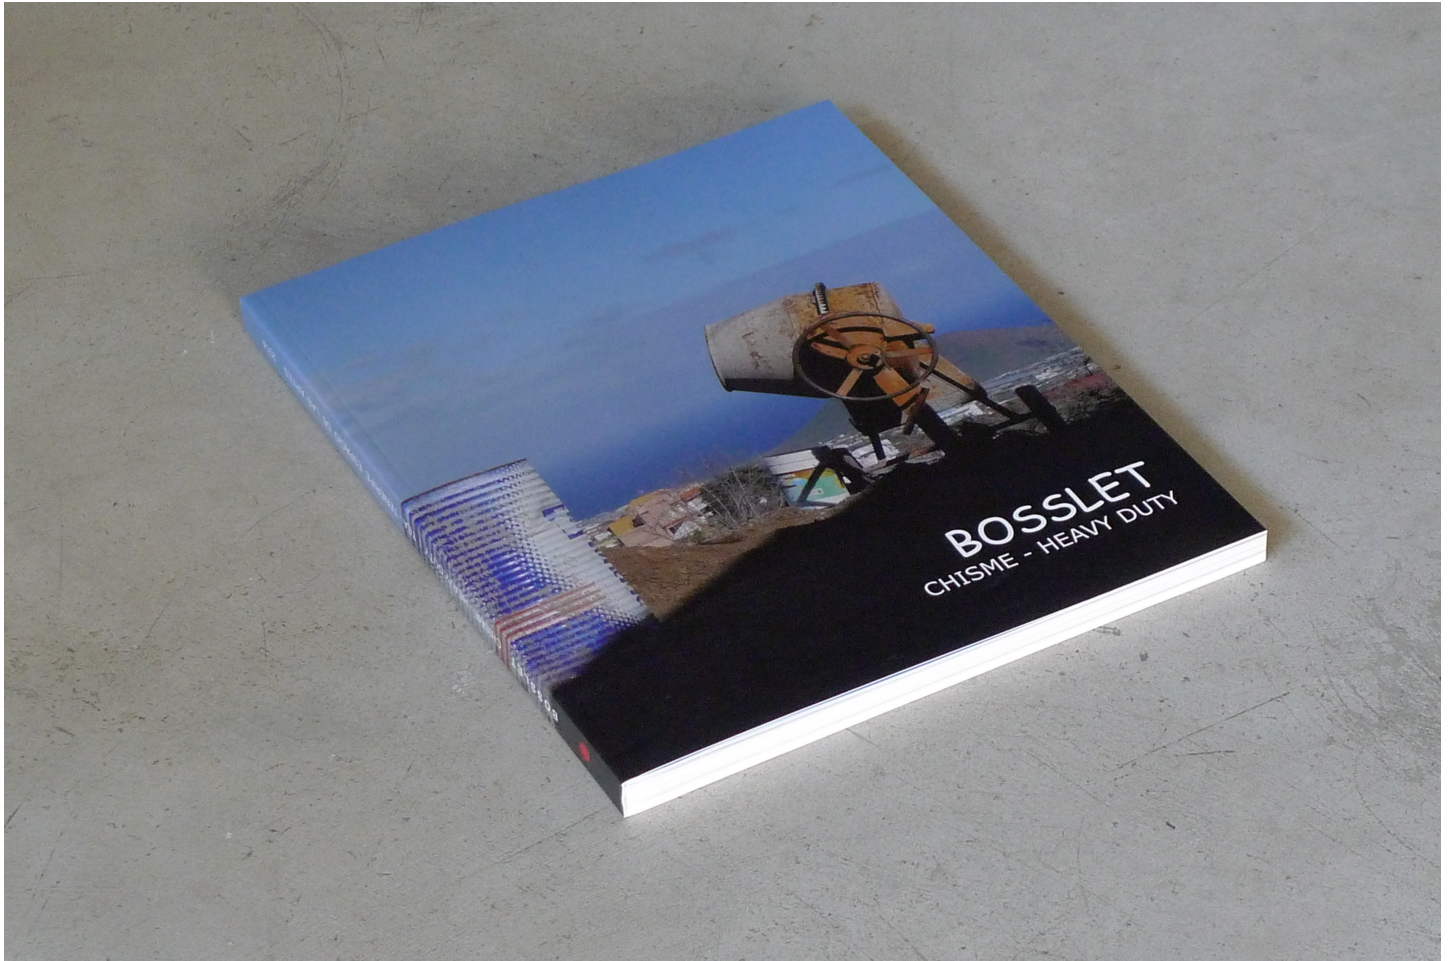

# Eberhard Bosslet

Title	Bosslet - Chisme - Heavy Duty
Year	2014
Materials	Video
Dimensions	8:57 Min.
Category	22. Catalogs
Showed at	TEA, Tenerife Espacio de las Artes, Santa Cruz de Tenerife, Canary Islands, Spain
Photographer	Bosslet, Eberhard
Copyright	BOSSLET at VG-Bild/Kunst, Bonn, Germany
Series	1979 - ELECTRIC LIGHT INSTALLATION, 1982 - 2013 SCRAP METAL & SUN, 1982 - SPANISH WORKS, 1985 - SUPPORTING MEASURES, 1986 - BASEMENTS, BARRIERS & ANNOYANCES, 1988 - MODULAR STRUCTURES, 1999 - CIRCLES, 2006 - 2013 ONEROOMHOUSE
Location	TEA, Salas A, Tenerife Espacio de las Artes, Santa Cruz de Tenerife, Spain
Solo Show	2014 Eberhard Bosslet, Chisme-Heavy Duty, TEA, Tenerife Espacio de las Artes, Santa Cruz de Tenerife, Spain, 16.5.-12.10.2014
Group Shows	
Cities	Santa Cruz de Tenerife, Spain
Producer/Supplier	Druckhaus AJSP, Vilnius, LT
Gallery	
Price Category	00 NO