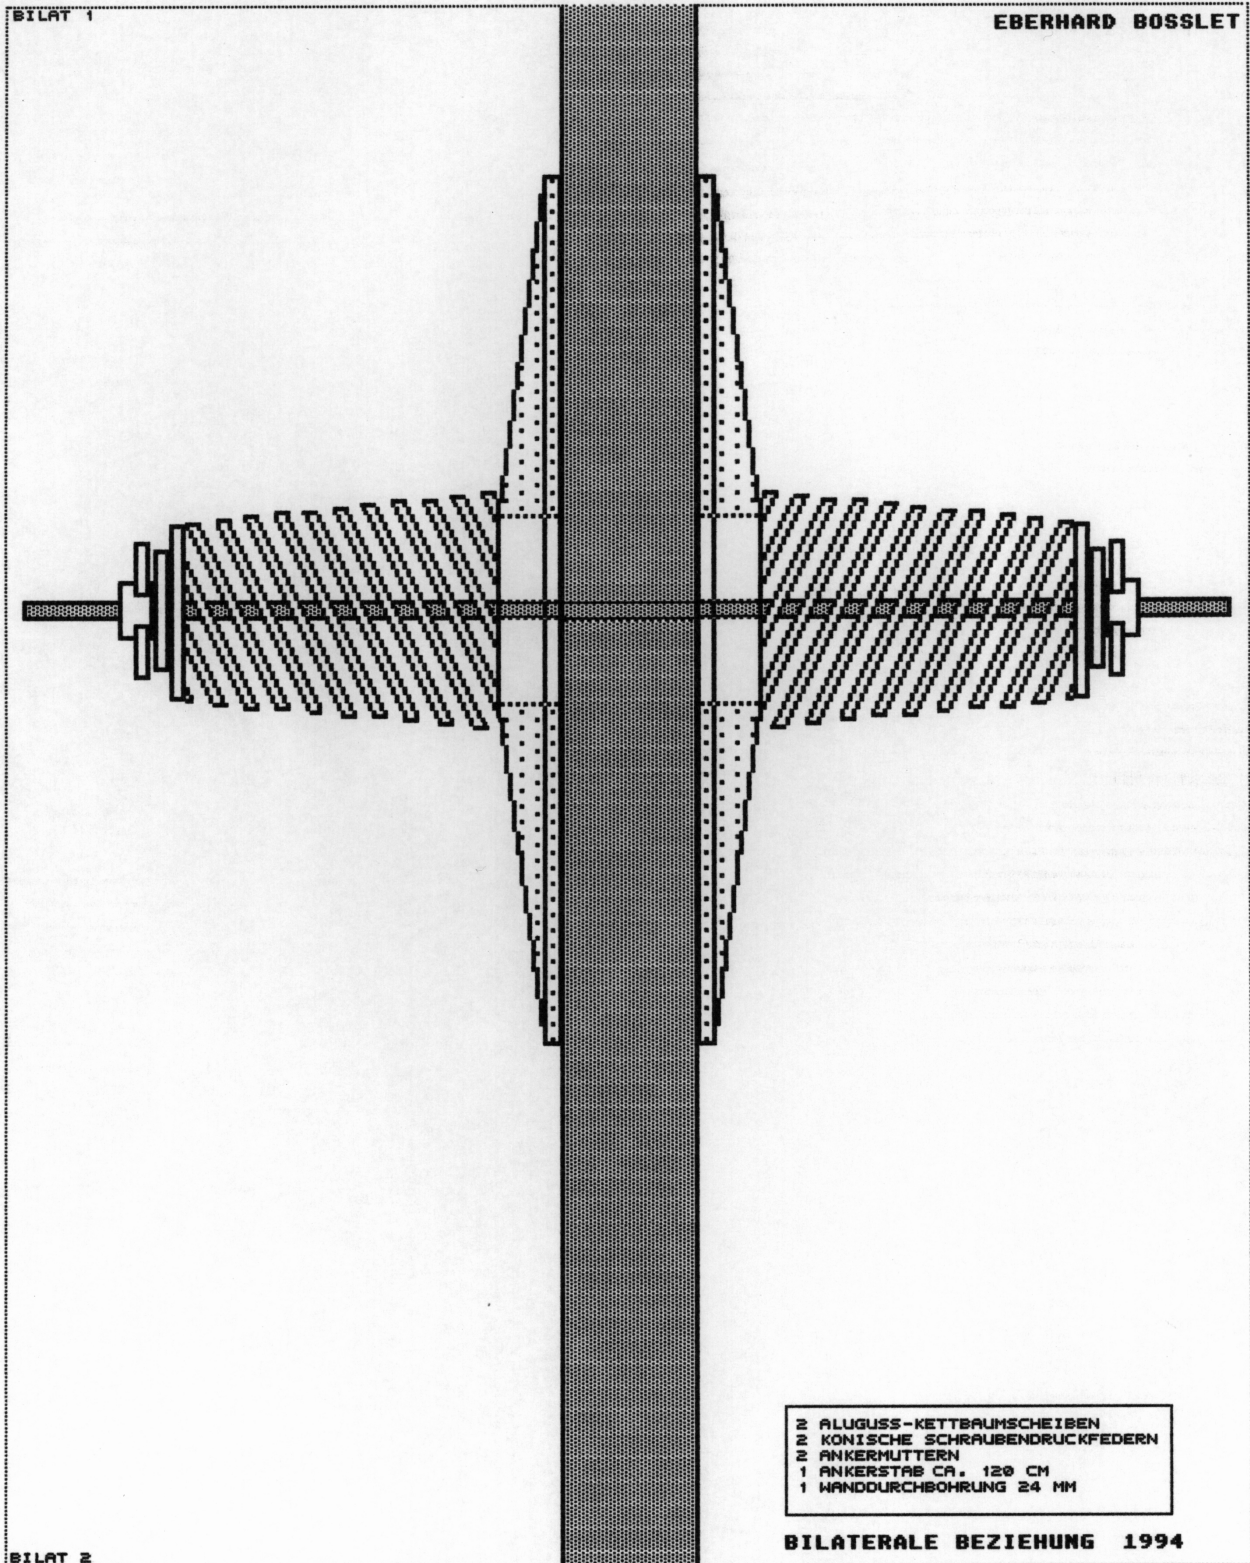

Eberhard Bosslet

Title	Bilaterale Beziehung
Year	1994
Materials	Pin Writer Print on Paper
Dimensions	Print Edition 21x29,7cm, site specific
Category	15. Editions/Prints, 18. Projects, Proposals, Concepts
Showed at	
Photographer	
Copyright	BOSSLET at VG-Bild/Kunst, Bonn, Germany
Series	1984 - 1997 PINWRITER PRINTS, 1993 -1998 BILATERAL RELATIONS
Location	
Solo Show	
Group Shows	
Cities	
Producer/Supplier	
Gallery	
Price Category	grade 005