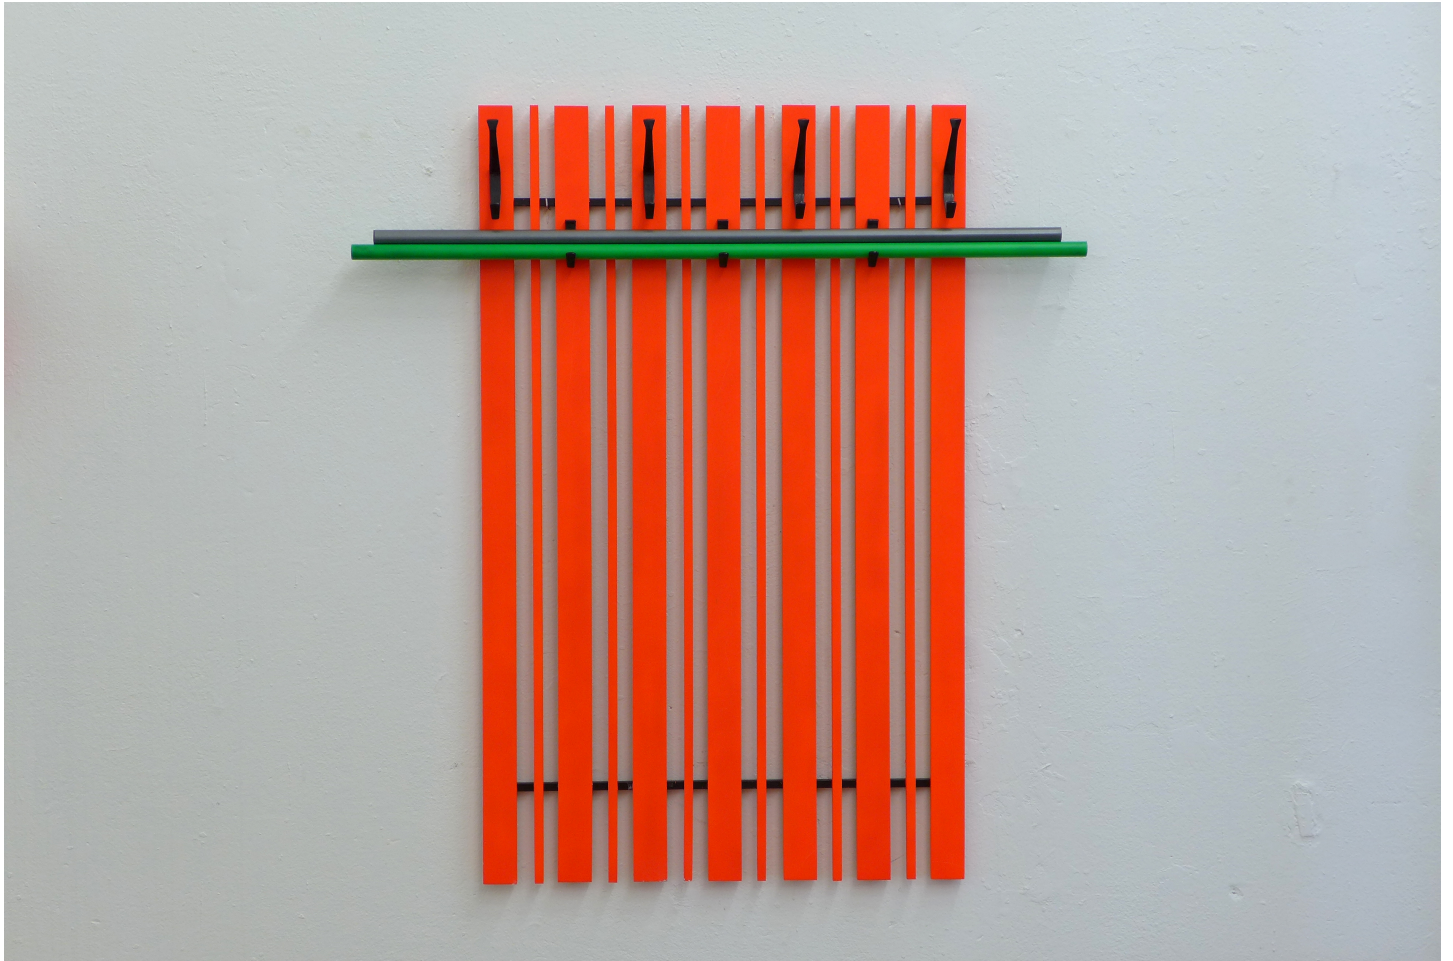

# Eberhard Bosslet

Title	BigRedRack GG
Year	2016
Materials	Paint on Wood, Steel, coated
Dimensions	128x120x11 cm
Category	02. SCULPTURE
Showed at	Uferhalle Am Schloss, Dresden, D
Photographer	Bosslet, Eberhard
Copyright	BOSSLET at VG-Bild/Kunst, Bonn, Germany
Series	2016 - WARDROBES/RACKS
Location	Studio Dresden Übigau, 2000 - 2019, D
Solo Show	2017 Bosslet, Uferhalle Am Schloss, Dresden, D, 09.1.2017 - 31.12.2017
Group Shows	
Cities	Dresden, Germany
Producer/Supplier	
Gallery	
Price Category	00 NO