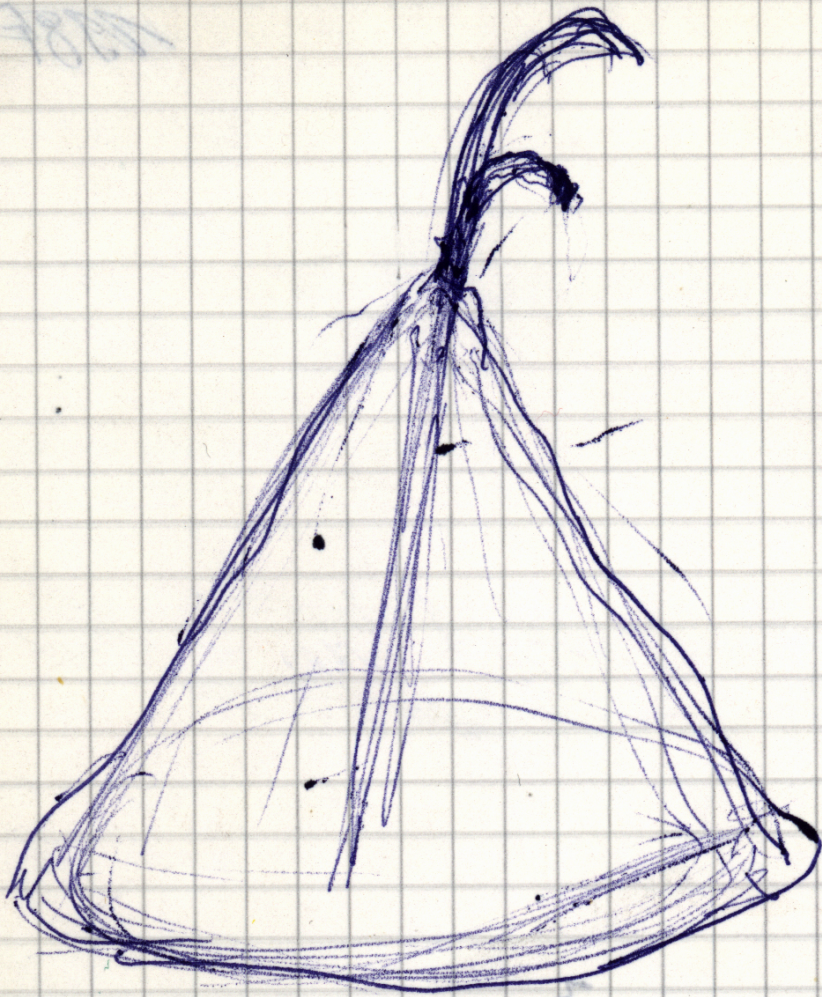

# Eberhard Bosslet

79 84

Title	Beton-Stahl-Körper
Year	1984
Materials	Pen on Paper
Dimensions	21x14,5 cm
Category	20. Scetches/Notes
Shown at	
Photographer	
Copyright	BOSSLET at VG-Bild/Kunst, Bonn, Germany
Series	1984 - 1989 BASEMENT & BARRIERS SCETCHES
Location	
Solo Show	
Group Shows	
Cities	Canary Islands, Tenerife, Spain
Producer/Supplier	
Gallery	
Price Category	00 NO