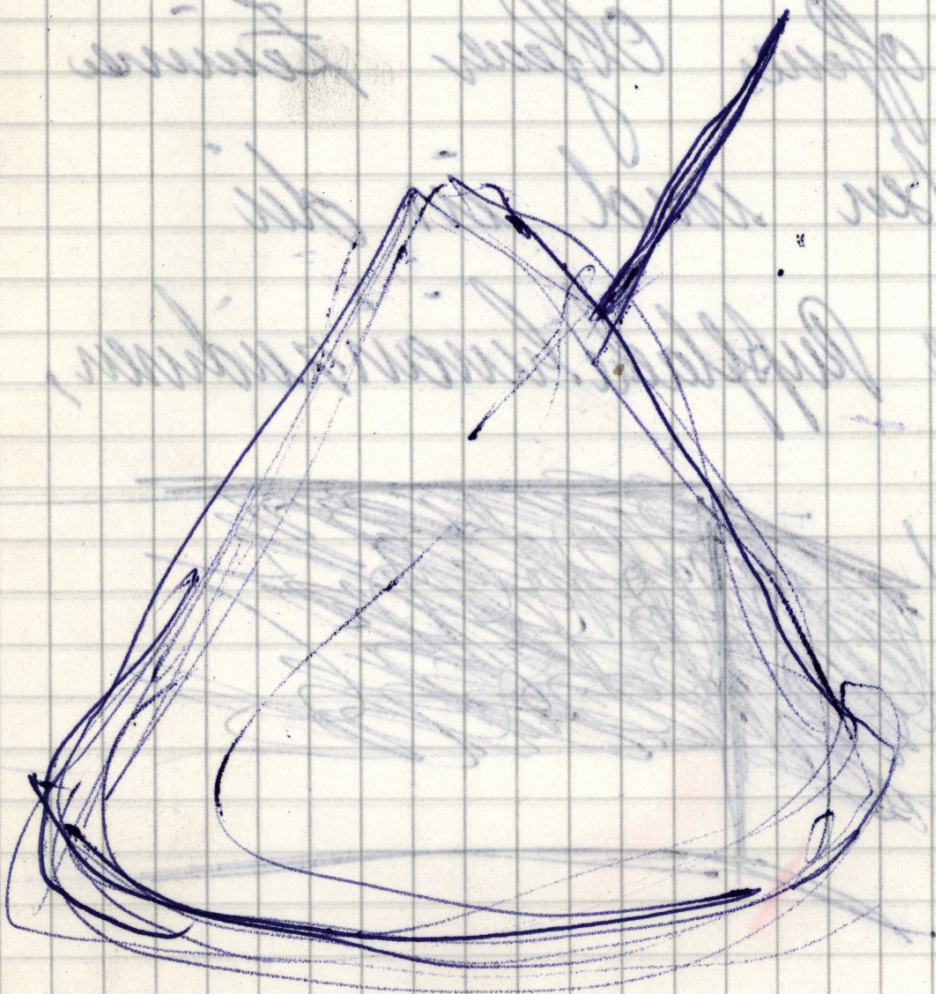

# Eberhard Bosslet

79 84

Title	Beton-Stahl-Körper
Year	1984
Materials	Pen on Paper
Dimensions	21x14,5 cm
Category	20. Scetches/Notes
Shown at	
Photographer	
Copyright	BOSSLET at VG-Bild/Kunst, Bonn, Germany
Series	1984 - 1989 BASEMENT & BARRIERS SCETCHES
Location	
Solo Show	
Group Shows	
Cities	Canary Islands, Tenerife, Spain
Producer/Supplier	
Gallery	
Price Category	00 NO