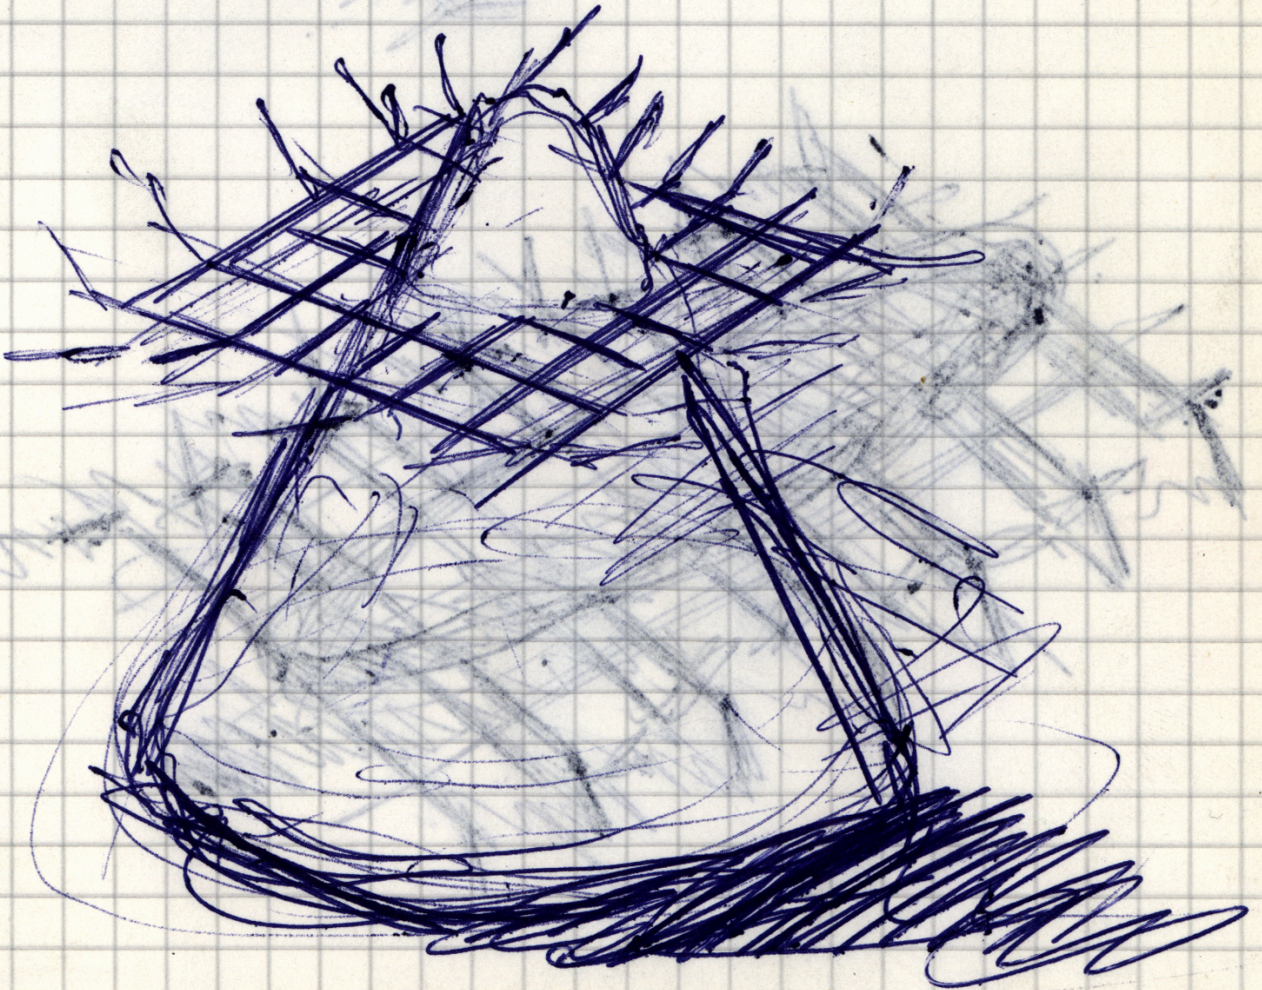

Eberhard Bosslet

Jan Feb. 1984

Heimlein

aus ruten

verweben, Rasenmähne

Heimlein Abendland

normandieren

Title	Beton-Stahl-Körper
Year	1984
Materials	Pen on Paper
Dimensions	21x14,5 cm
Category	20. Scetches/Notes
Showed at	
Photographer	
Copyright	BOSSLET at VG-Bild/Kunst, Bonn, Germany
Series	1984 - 1989 BASEMENT & BARRIERS SCETCHES
Location	
Solo Show	
Group Shows	
Cities	Canary Islands, Tenerife, Spain
Producer/Supplier	
Gallery	
Price Category	00 NO