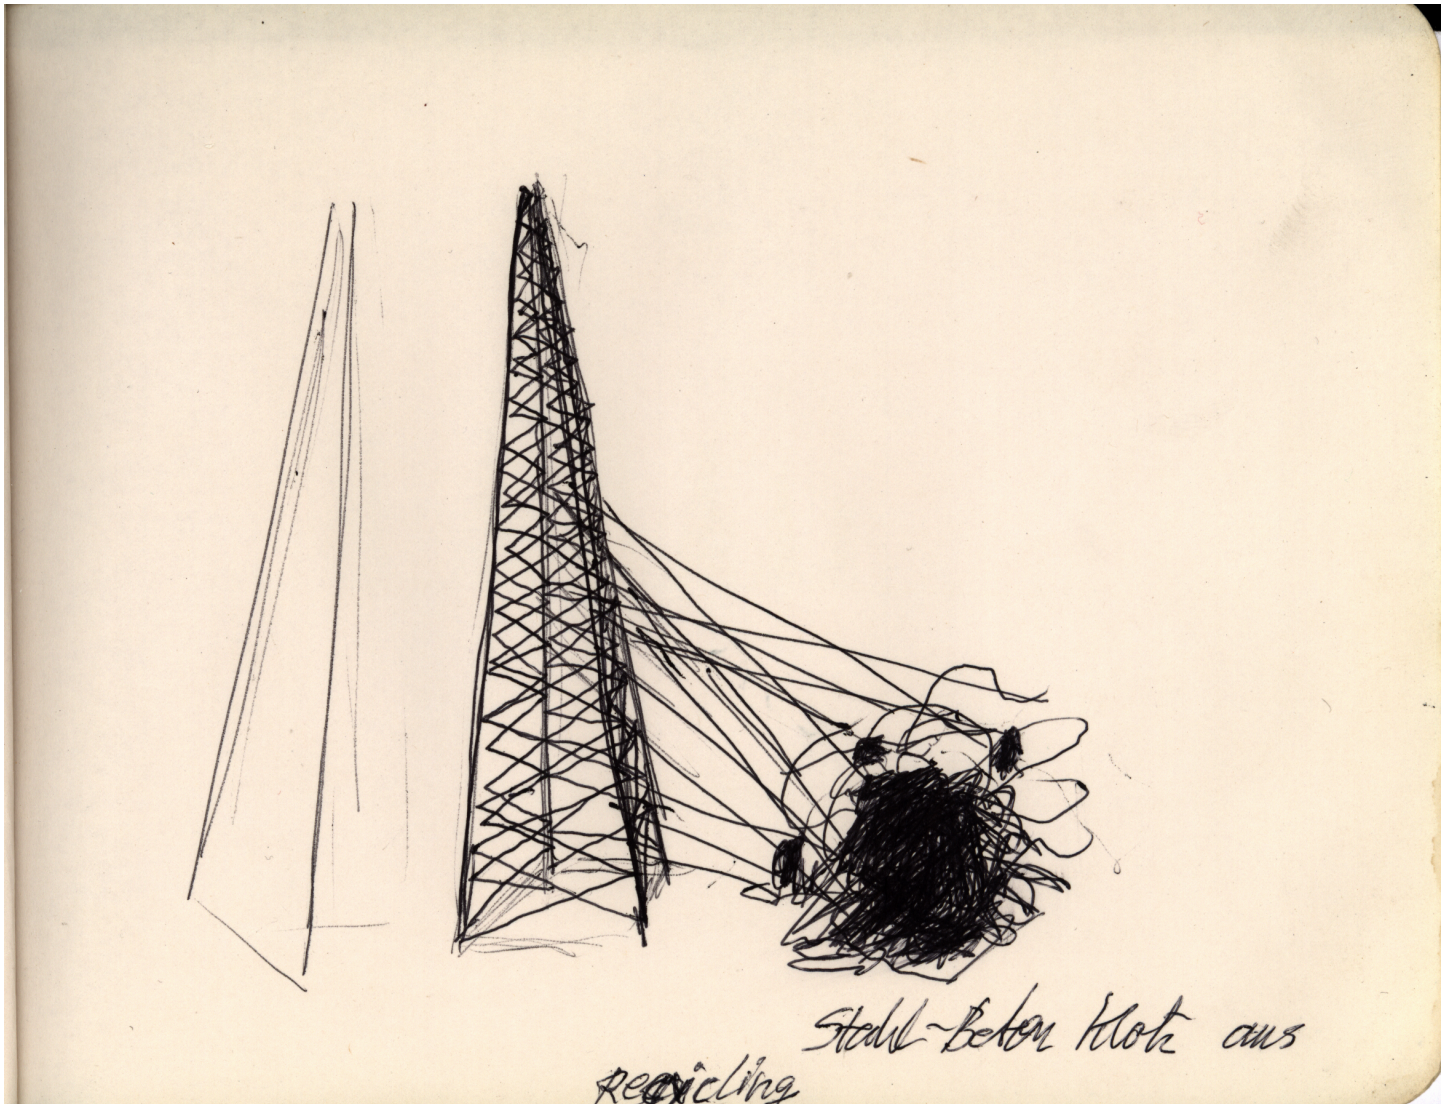

## Eberhard Bosslet

Title	Beton-Stahl-Felder
Year	1985
Materials	Pen on Paper
Dimensions	21x14,5 cm
Category	20. Sketches/Notes
Showed at	
Photographer	
Copyright	BOSSLET at VG-Bild/Kunst, Bonn, Germany
Series	1984 - 1989 BASEMENT & BARRIERS SCETCHES
Location	
Solo Show	
Group Shows	
Cities	Canary Islands, Tenerife, Spain
Producer/Supplier	
Gallery	
Price Category	grade 005