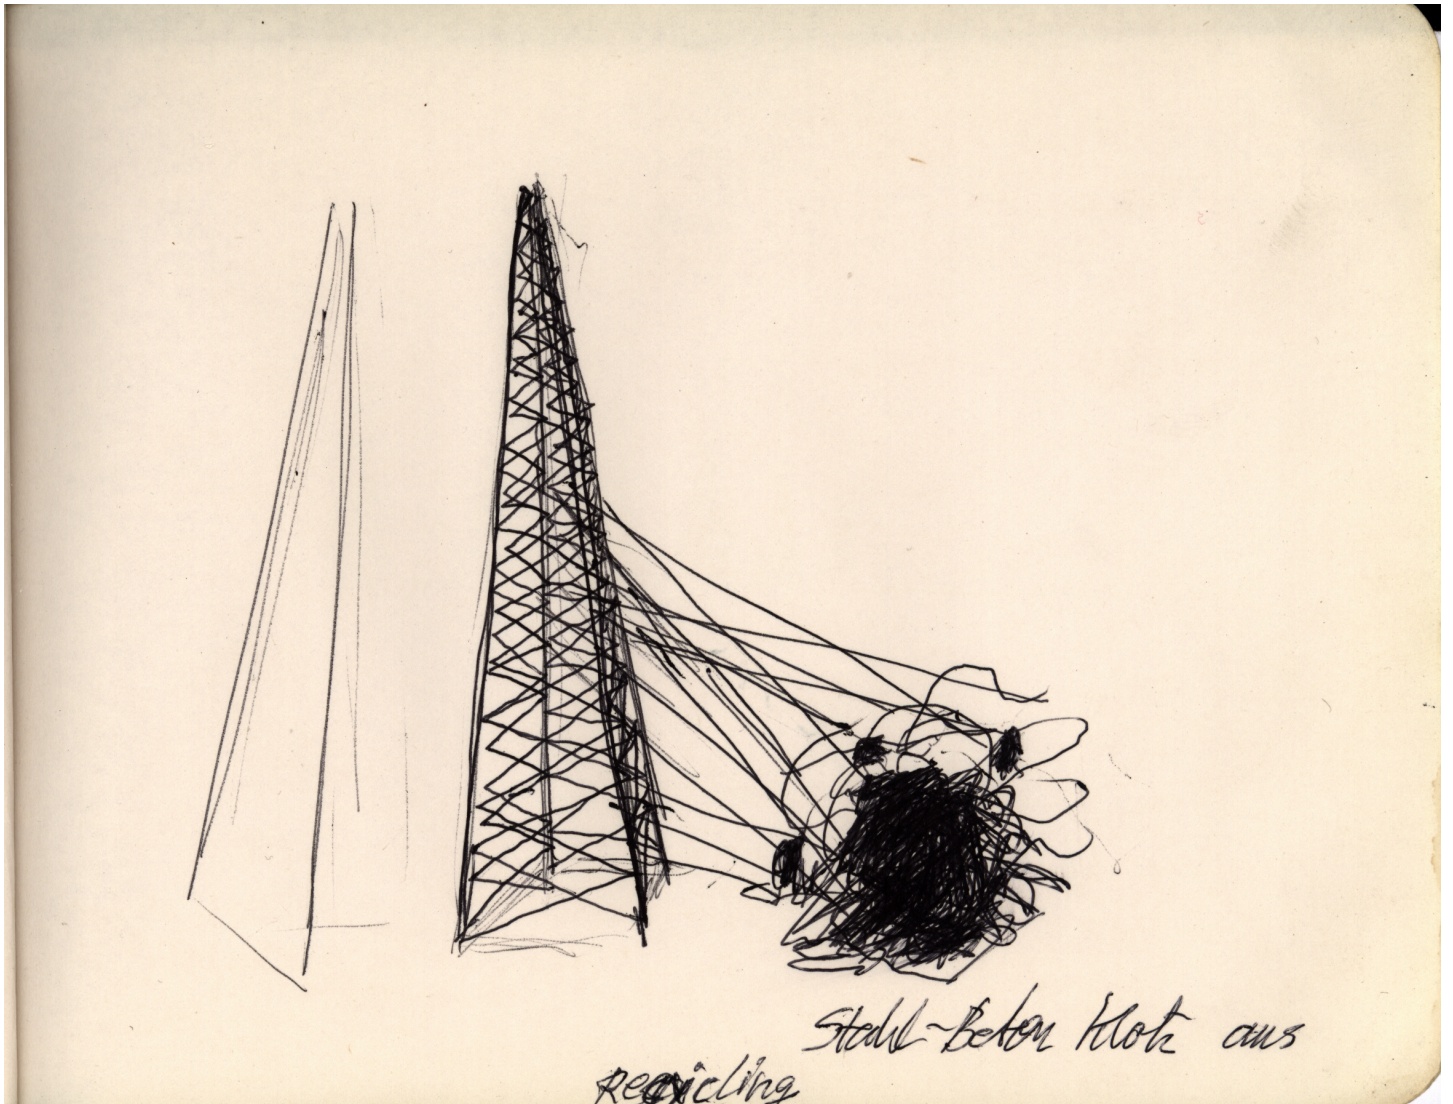

Eberhard Bosslet

Title	Beton-Stahl-Felder
Year	1985
Materials	Pen on Paper
Dimensions	21x14,5 cm
Category	20. Sketches/Notes
Showed at	
Photographer	
Copyright	BOSSLET at VG-Bild/Kunst, Bonn, Germany
Series	1984 - 1989 BASEMENT & BARRIERS SCETCHES
Location	
Solo Show	
Group Shows	
Cities	Canary Islands, Tenerife, Spain
Producer/Supplier	
Gallery	
Price Category	grade 005