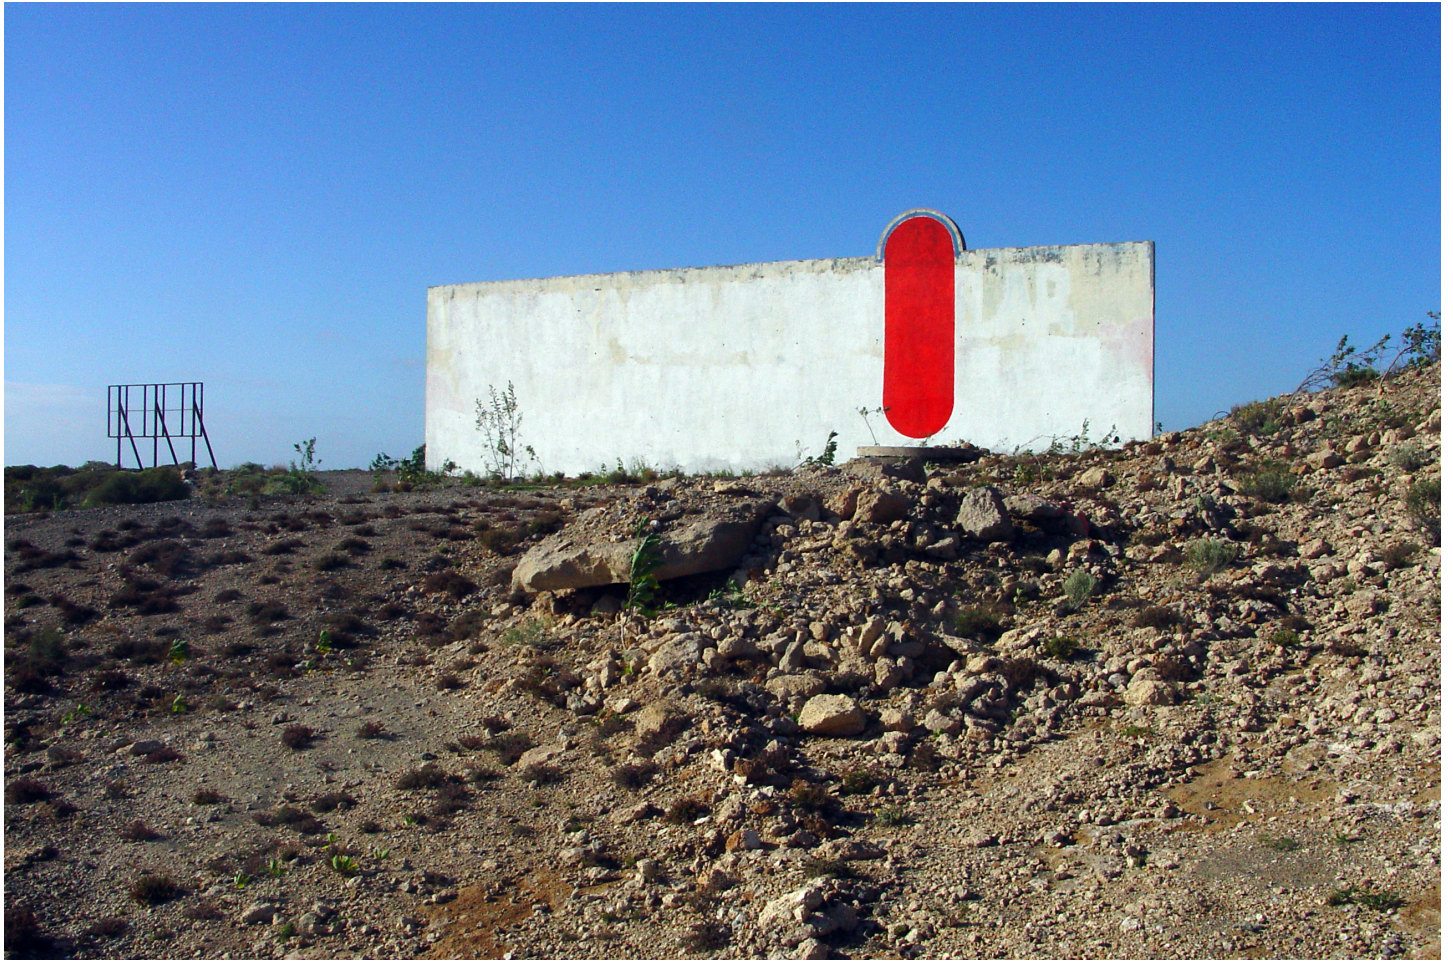

Eberhard Bosslet

Title	Begleiterscheinung X North
Year	2006
Materials	Wallpaint on Facade
Dimensions	8x25x10 m
Category	04. OUTDOOR SITE SPECIFIC INTERVENTION, 10. Color Photography of Intervention
Showned at	
Photographer	Bosslet, Eberhard
Copyright	BOSSLET at VG-Bild/Kunst, Bonn, Germany
Series	1982 - SPANISH WORKS, 1983 - REFORMATIONS & SIDE EFFECTS
Location	Canary Islands, Tenerife, near Exit 46 Tajao, Motorway South, E
Solo Show	1981 since, Interventions in Public Spaces,
Group Shows	
Cities	Canary Islands, Tenerife, Spain
Producer/Supplier	
Gallery	
Price Category	grade 012