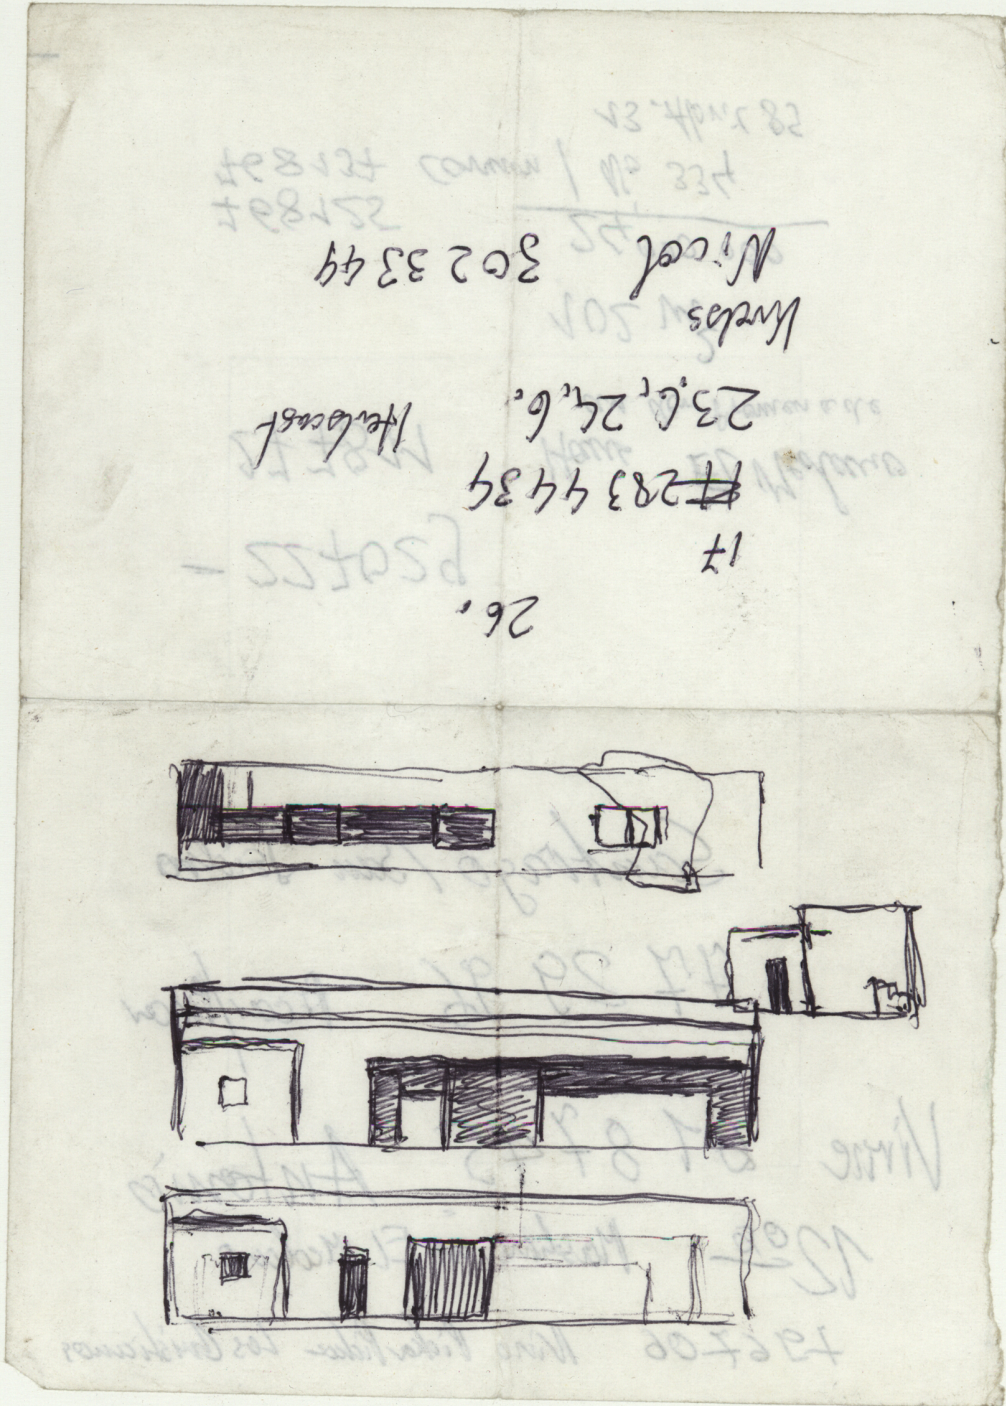

Eberhard Bosslet

28.5.1944
25.1.1944
302 33 44
Winkel
23.6.24.6.
#283 44 34
17
26.

Title	Begleiterscheinung VII
Year	1990
Materials	Framed Glass, Pen on Paper
Dimensions	21x14,5 cm
Category	20. Scetches/Notes
Showed at	Galerie Bochynek, Düsseldorf, D
Photographer	Bosslet, Eberhard
Copyright	BOSSLET at VG-Bild/Kunst, Bonn, Germany
Series	1982 - SPANISH WORKS, 1983 - REFORMATIONS & SIDE EFFECTS
Location	Canary Islands, Tenerife, near Exit Guimar, Motorway South, E
Solo Show	
Group Shows	1995 Vorspiel 1, Bochynek, Düsseldorf, D
Cities	Canary Islands, Tenerife, Spain
Producer/Supplier	
Gallery	
Price Category	grade 005