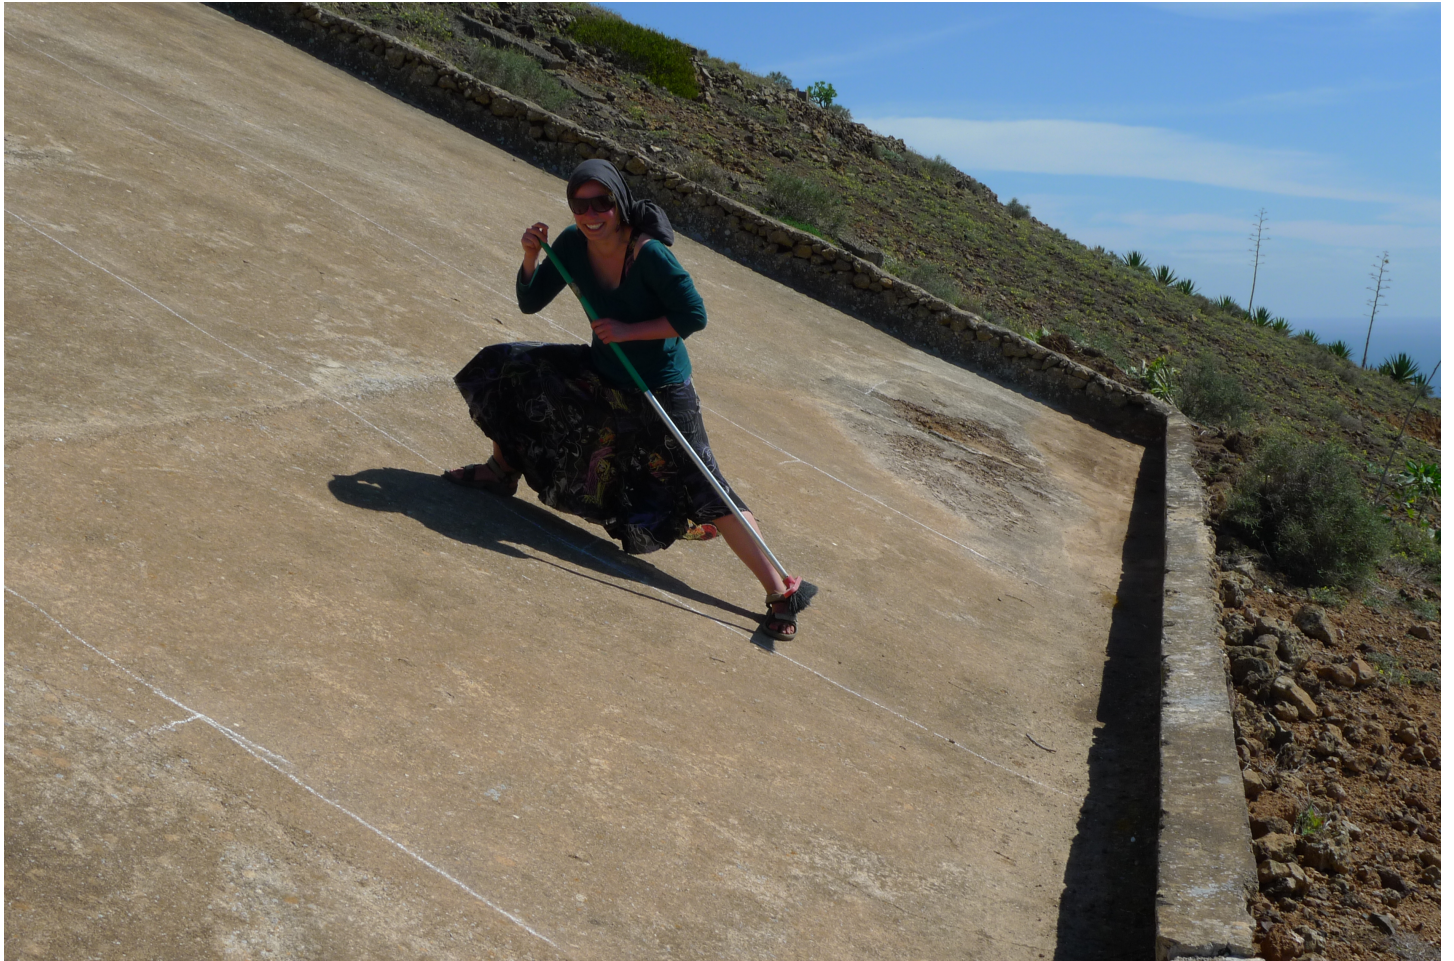

# Eberhard Bosslet

Title	before Begleiterscheinung XIII Era5/Baxter
Year	2011
Materials	Wallpaint on Concrete
Dimensions	14,50x23 m
Category	04. OUTDOOR SITE SPECIFIC INTERVENTION, 10. Color Photography of Intervention
Showed at	El Taller de Arte, Tias, Lanzarote, E
Photographer	Bosslet, Eberhard
Copyright	BOSSLET at VG-Bild/Kunst, Bonn, Germany
Series	1980 - FLOOR PAINTINGS, 1982 - SPANISH WORKS, 1983 - REFORMATIONS & SIDE EFFECTS
Location	Canary Islands, Lanzarote, Conil, E
Solo Show	1981 since, Interventions in Public Spaces,
Group Shows	
Cities	Canary Islands, Lanzarote, Spain
Producer/Supplier	
Gallery	
Price Category	grade 012