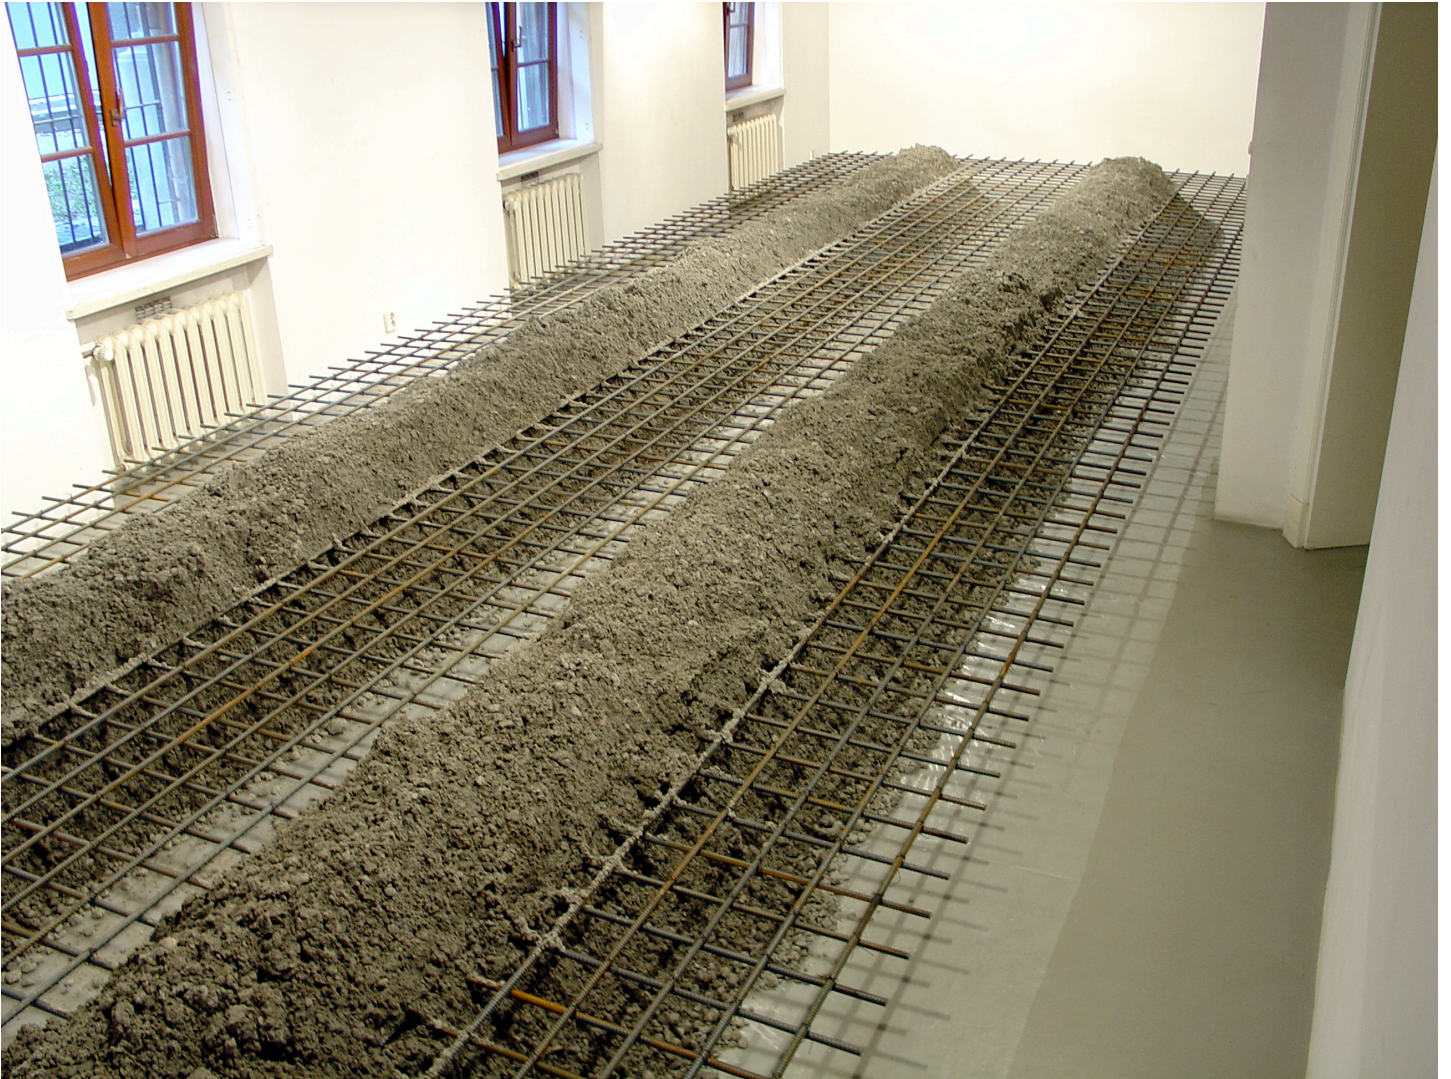

Eberhard Bosslet

Title	Barriere 84/05 PZ
Year	2005
Materials	Concrete, Steel
Dimensions	50 x 1200 x 415 cm
Category	03. INSTALLATION, 05. INDOOR SITE SPECIFIC INTERVENTION
Showed at	Galeria AT, Poznan, Poland
Photographer	Bosslet, Eberhard
Copyright	BOSSLET at VG-Bild/Kunst, Bonn, Germany
Series	1986 - BASEMENTS, BARRIERS & ANNOYANCES
Location	Galeria AT, Poznan, PL
Solo Show	2005 Barriera, Galeria AT, Poznan, Polen; Curator Tomasz Wilmanski
Group Shows	
Cities	Poznan, Poland
Producer/Supplier	
Gallery	
Price Category	on request