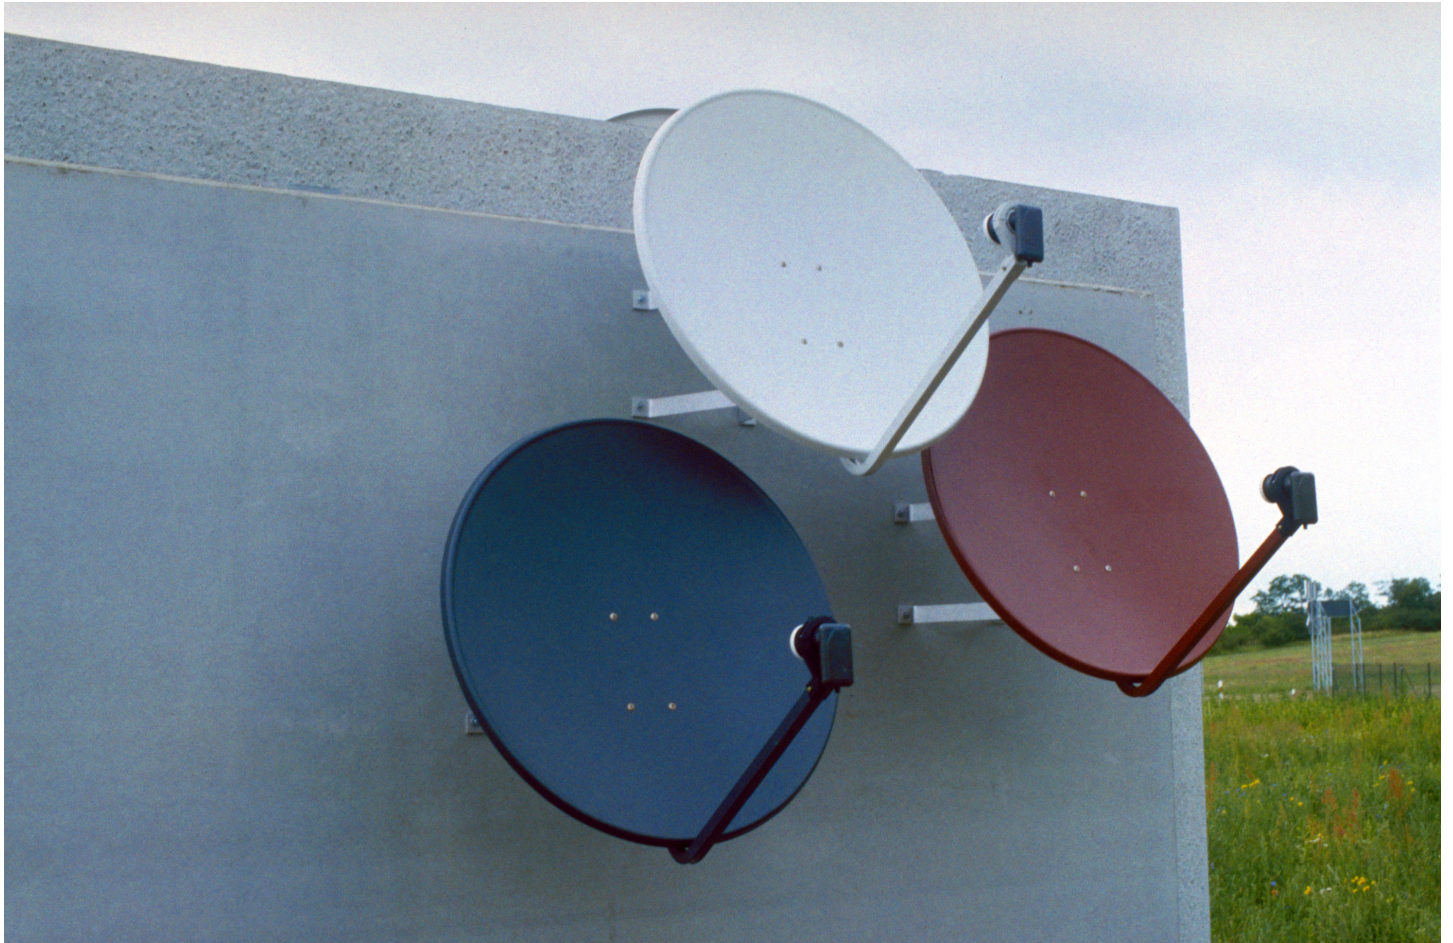

Eberhard Bosslet

Title	Autist BAB9
Year	1999
Materials	Aluminium coated, Asphalt, Concrete, Paint on Asphalt
Dimensions	asphalt disc d=13 m, concret wall 3x12,40x0,20 m
Category	02. SCULPTURE, 04. OUTDOOR SITE SPECIFIC INTERVENTION
Showed at	Kunstflug e.V., Baitz, D
Photographer	Bosslet, Eberhard
Copyright	BOSSLET at VG-Bild/Kunst, Bonn, Germany
Series	1980 - FLOOR PAINTINGS
Location	Brück/Linthe, near Exit Motorway BAB 9 , D
Solo Show	
Group Shows	1999 AREALE 99, Kunst im industriellen Sektor, Linthe, Kunstflug e.V., (Katalog),D, Curator Susken Rosental
Cities	Brück/Linthe, Germany
Producer/Supplier	Ankaro, Otto Wolf KG, Lünen, D, Berlack Straßenmarkierungsfarbe, Berlin, D, Brandenburgische Asphaltwerke GmbH, Berlin, D, Fuchs Fertigteiwerk GmbH, Linthe, D
Gallery	
Price Category	on request