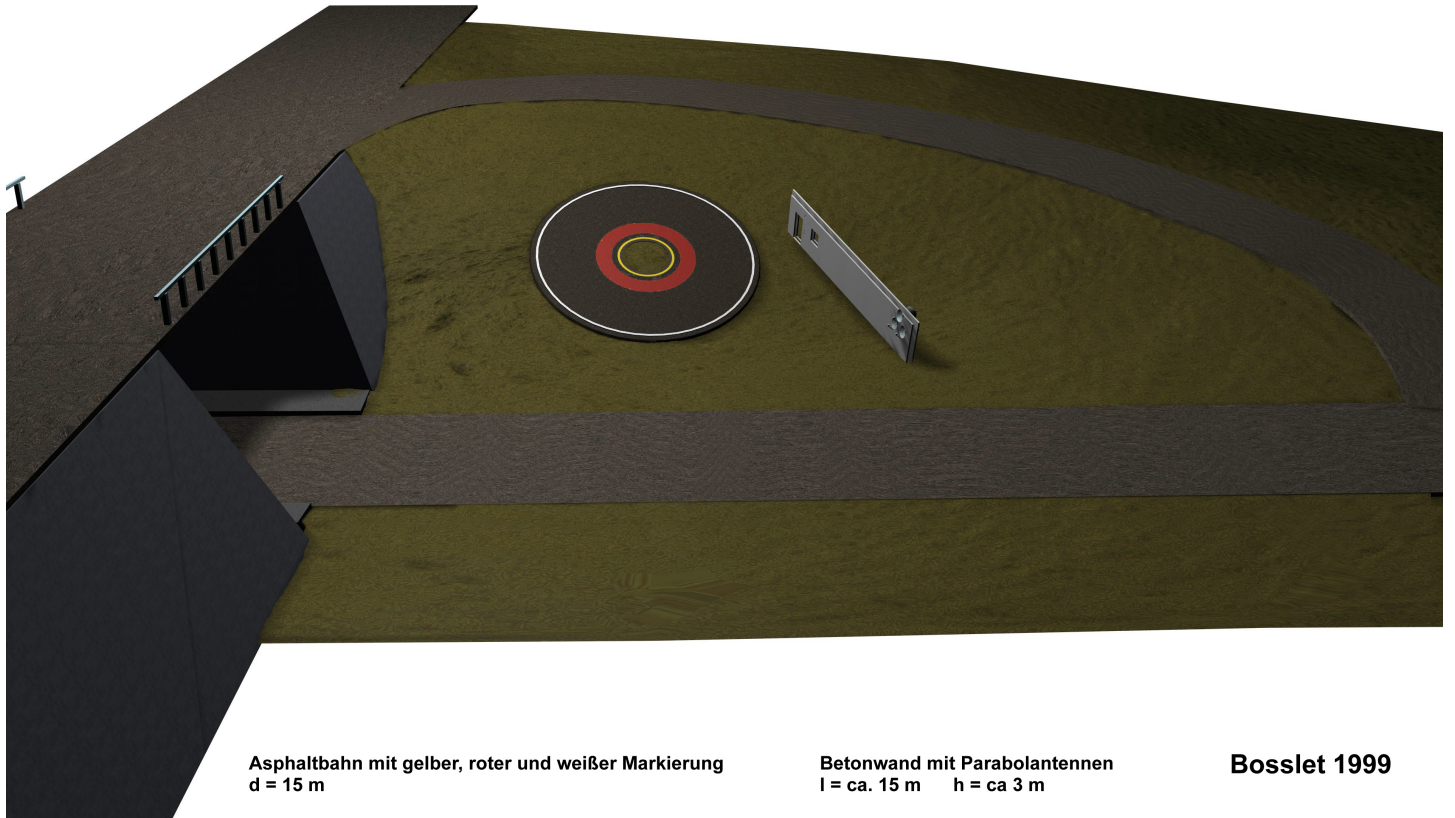

# Eberhard Bosslet

BAB Abfahrt Brück/Linthe

Title	Autist BAB9
Year	1999
Materials	Asphalt, Concrete, Steel, coated
Dimensions	HxBxT= 3x15x1 m
Category	18. Projects, Proposals, Concepts
Showed at	Kunstpflug e.V., Baitz, D
Photographer	
Copyright	BOSSLET at VG-Bild/Kunst, Bonn, Germany
Series	
Location	Brück/Linthe, near Exit Motorway BAB 9 , D
Solo Show	
Group Shows	1999 AREALE 99, Kunst im industriellen Sektor, Linthe, Kunstpflug e.V., (Katalog),D, Curator Susken Rosental
Cities	Brück/Linthe, Germany
Producer/Supplier	
Gallery	
Price Category	on request