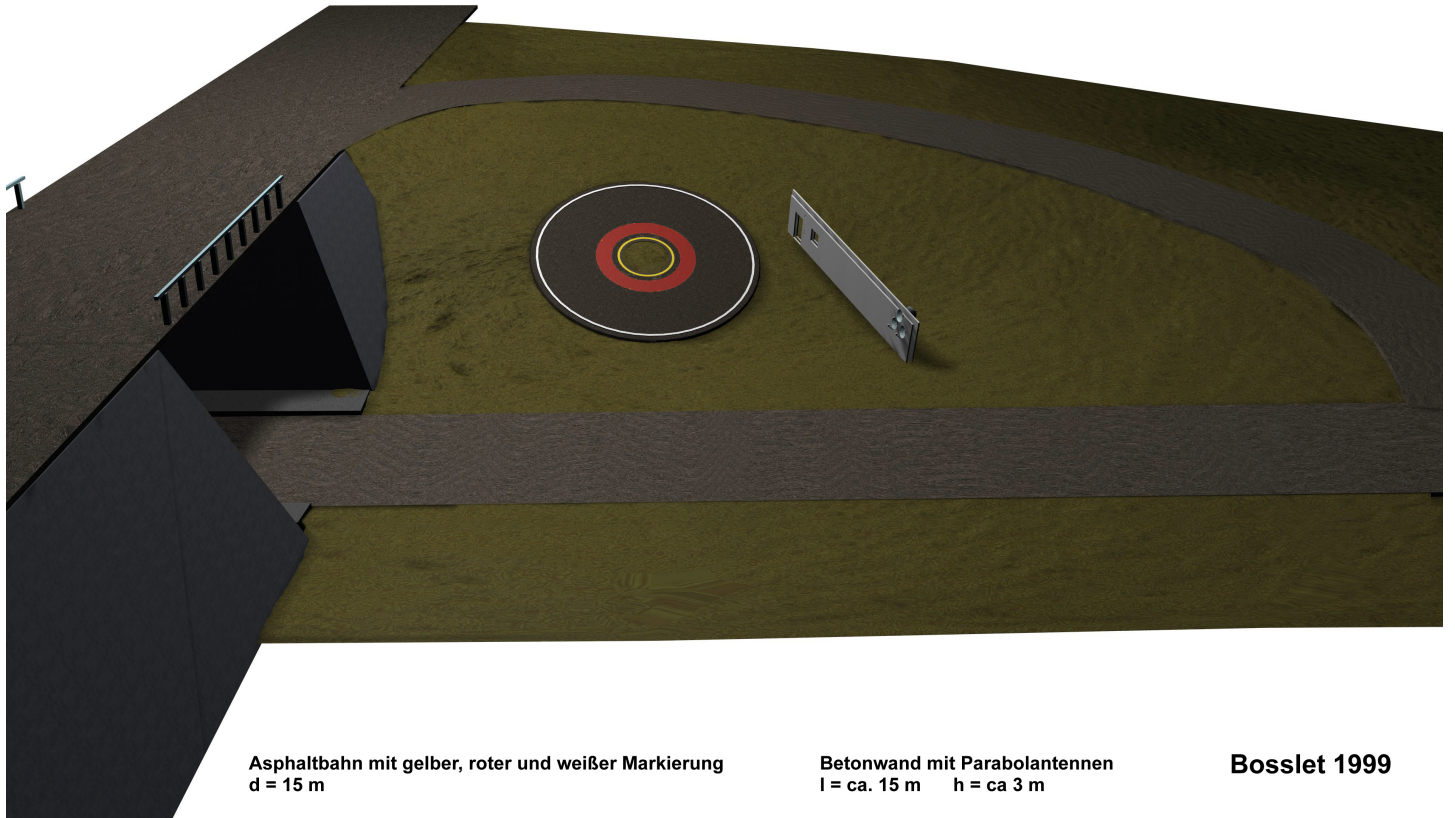

Eberhard Bosslet

BAB Abfahrt Brück/Linthe

Title	Autist BAB9
Year	1999
Materials	Asphalt, Concrete, Steel, coated
Dimensions	HxBxT= 3x15x1 m
Category	18. Projects, Proposals, Concepts
Showed at	Kunstpflug e.V., Baitz, D
Photographer	
Copyright	BOSSLET at VG-Bild/Kunst, Bonn, Germany
Series	
Location	Brück/Linthe, near Exit Motorway BAB 9 , D
Solo Show	
Group Shows	1999 AREALE 99, Kunst im industriellen Sektor, Linthe, Kunstpflug e.V., (Katalog),D, Curator Susken Rosental
Cities	Brück/Linthe, Germany
Producer/Supplier	
Gallery	
Price Category	on request