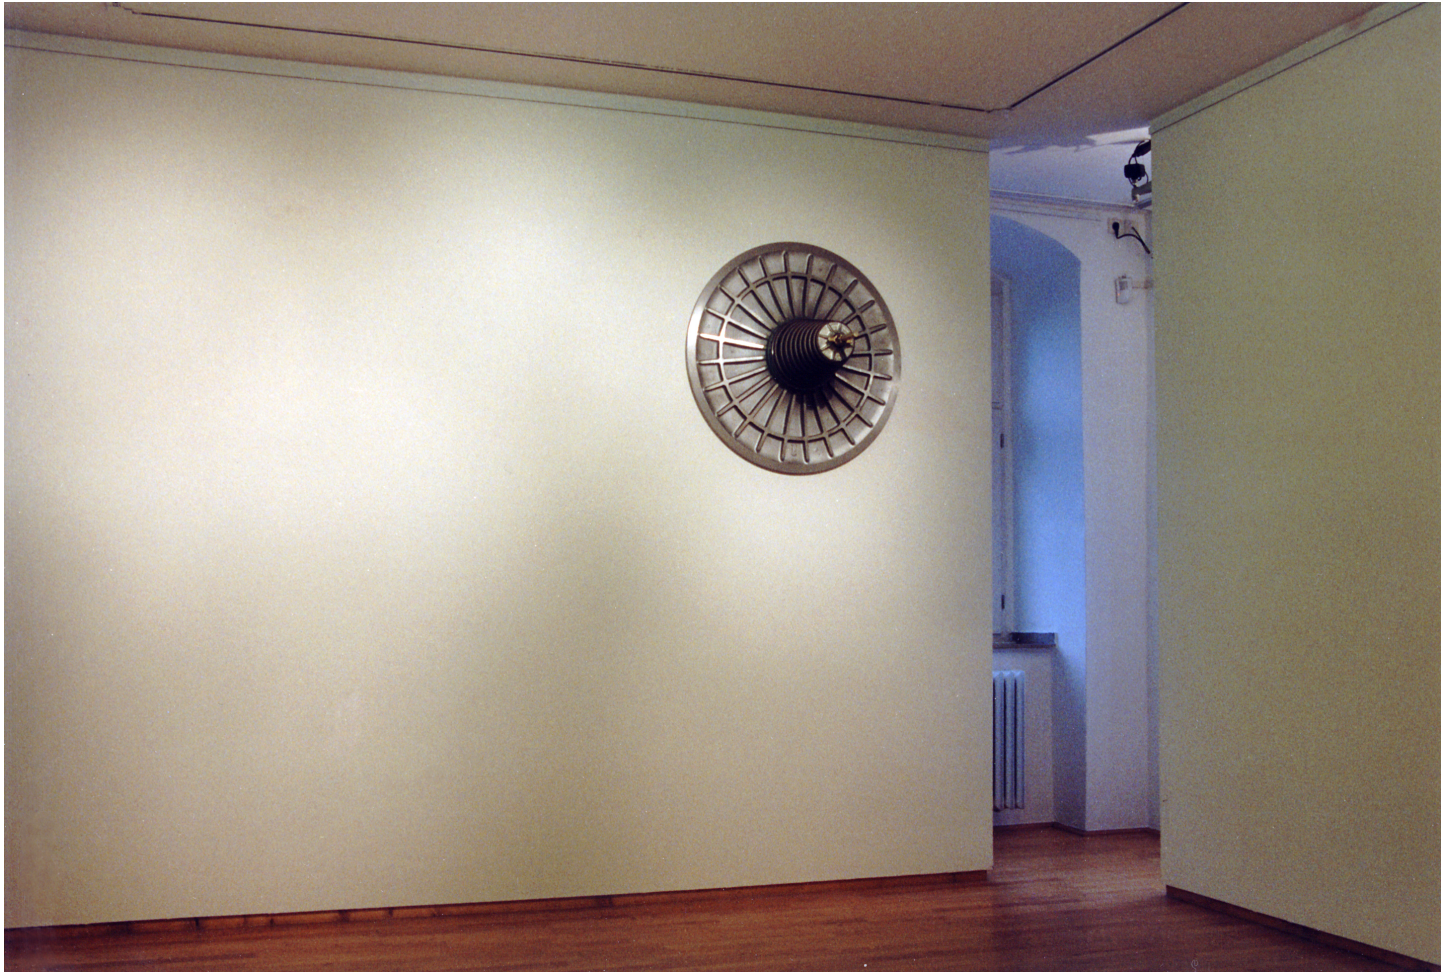

# Eberhard Bosslet

Title	Aureole ZRmG
Year	1995
Materials	Aluminium casted, Steel, Steel, casted
Dimensions	100x100x120 cm
Category	03. INSTALLATION, 05. INDOOR SITE SPECIFIC INTERVENTION, 27. Exhibition Views
Showed at	Kunsthalle Mannheim, Mannheim, D, Kunstpalast Ehrenhof, Düsseldorf, D, Stad(t)art, Alter Rathausturm, Gronau, D, Städtische Galerie, Iserlohn, D
Photographer	Bosslet, Eberhard
Copyright	BOSSLET at VG-Bild/Kunst, Bonn, Germany
Series	1993 - 2004 ANALOGIC DISCS, 1993 -1998 BILATERAL RELATIONS
Location	Städtische Galerie Iserlohn, D
Solo Show	1998 ATTRAKTOREN, Städtische Galerie Iserlohn, D, Curator Rainer Danne
Group Shows	
Cities	Iserlohn, Germany
Producer/Supplier	Eibach Federn GmbH, Finnentrop, D, Schwede, Walter ; Velbert-Langenberg, D, Thyssen Hünnebeck GmbH, Ratingen, D
Gallery	
Price Category	grade 024