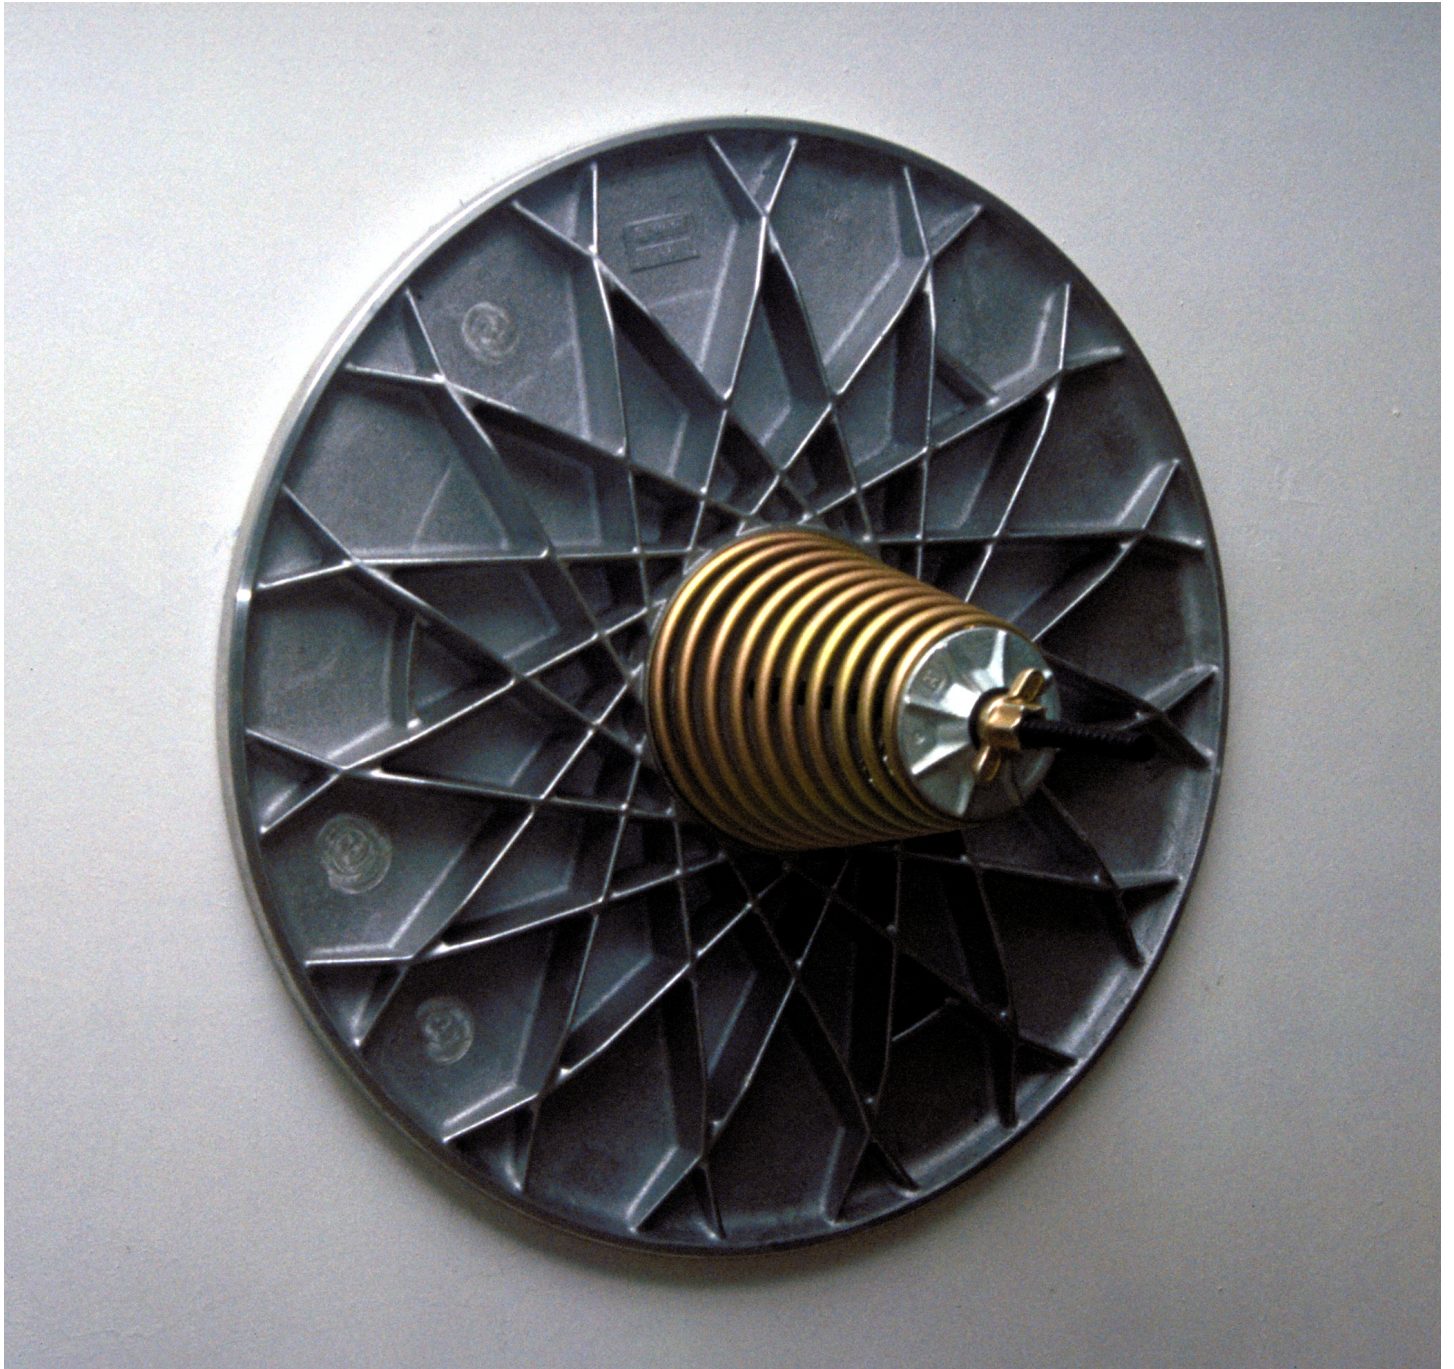

Eberhard Bosslet

Title	Aureole TR/pur FG
Year	1995
Materials	Aluminium casted, Steel, Steel, casted
Dimensions	100x100x120 cm
Category	03. INSTALLATION, 05. INDOOR SITE SPECIFIC INTERVENTION
Showed at	Kunsthalle Mannheim, Mannheim, D, Kunstpalast Ehrenhof, Düsseldorf, D, Stad(t)art, Alter Rathausturm, Gronau, D, Städtische Galerie, Iserlohn, D
Photographer	Bosslet, Eberhard
Copyright	BOSSLET at VG-Bild/Kunst, Bonn, Germany
Series	1993 - 2004 ANALOGIC DISCS, 1993 -1998 BILATERAL RELATIONS
Location	Städtische Galerie Iserlohn, D
Solo Show	
Group Shows	1996 Dialoge -Die verlorene Idee von der Ordnung der Dinge, Istanbul-Düsseldorf, TR,D,(Catalog), Curator Beral Madra, 1997 STAD(t)T-ART Gronau/Gütersloh, D, (Catalog), Curator Josef Spiegel
Cities	Iserlohn, Germany