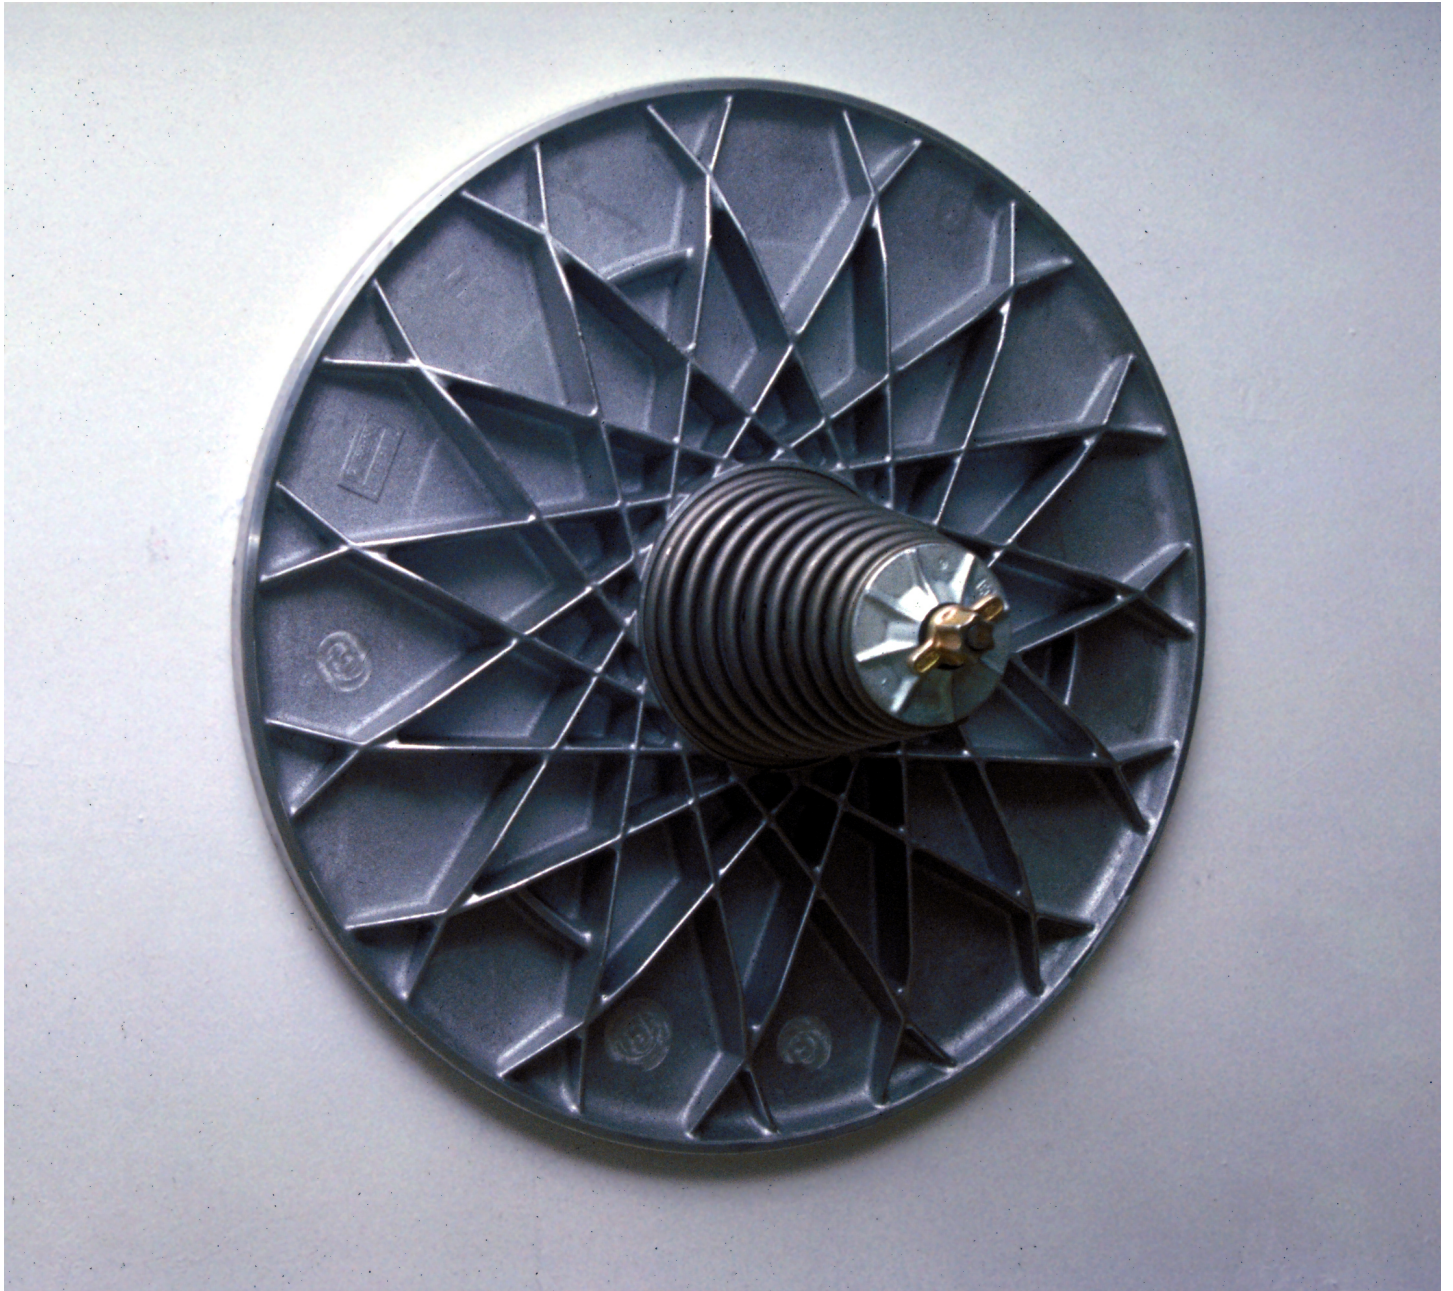

Eberhard Bosslet

Title	Aureole TR-PUR
Year	1995
Materials	Aluminium casted, Steel, Steel, casted
Dimensions	100x100x120 cm
Category	03. INSTALLATION, 05. INDOOR SITE SPECIFIC INTERVENTION
Showed at	Galerie Friebe, Lüdenscheid, D, Kunsthalle Mannheim, Mannheim, D, Stad(t)art, Alter Rathausturm, Gronau, D, Städtische Galerie, Iserlohn, D
Photographer	Bosslet, Eberhard
Copyright	BOSSLET at VG-Bild/Kunst, Bonn, Germany
Series	1993 - 2004 ANALOGIC DISCS, 1993 -1998 BILATERAL RELATIONS
Location	Studio Duisburg, 1989-2002, D
Solo Show	1998 ATTRAKTOREN, Städtische Galerie Iserlohn, D, Curator Rainer Danne
Group Shows	1997 inside outside, Kunst-Architektur-Öffentlicher Raum, Galerie Friebe, Lüdenscheid, D
Cities	Duisburg, Germany, Mannheim, Germany
Producer/Supplier	Eibach Federn GmbH, Finnentrop, D, Schwede, Walter ; Velbert-Langenberg, D, Thyssen Hünnebeck GmbH, Ratingen, D
Gallery	
Price Category	grade 024