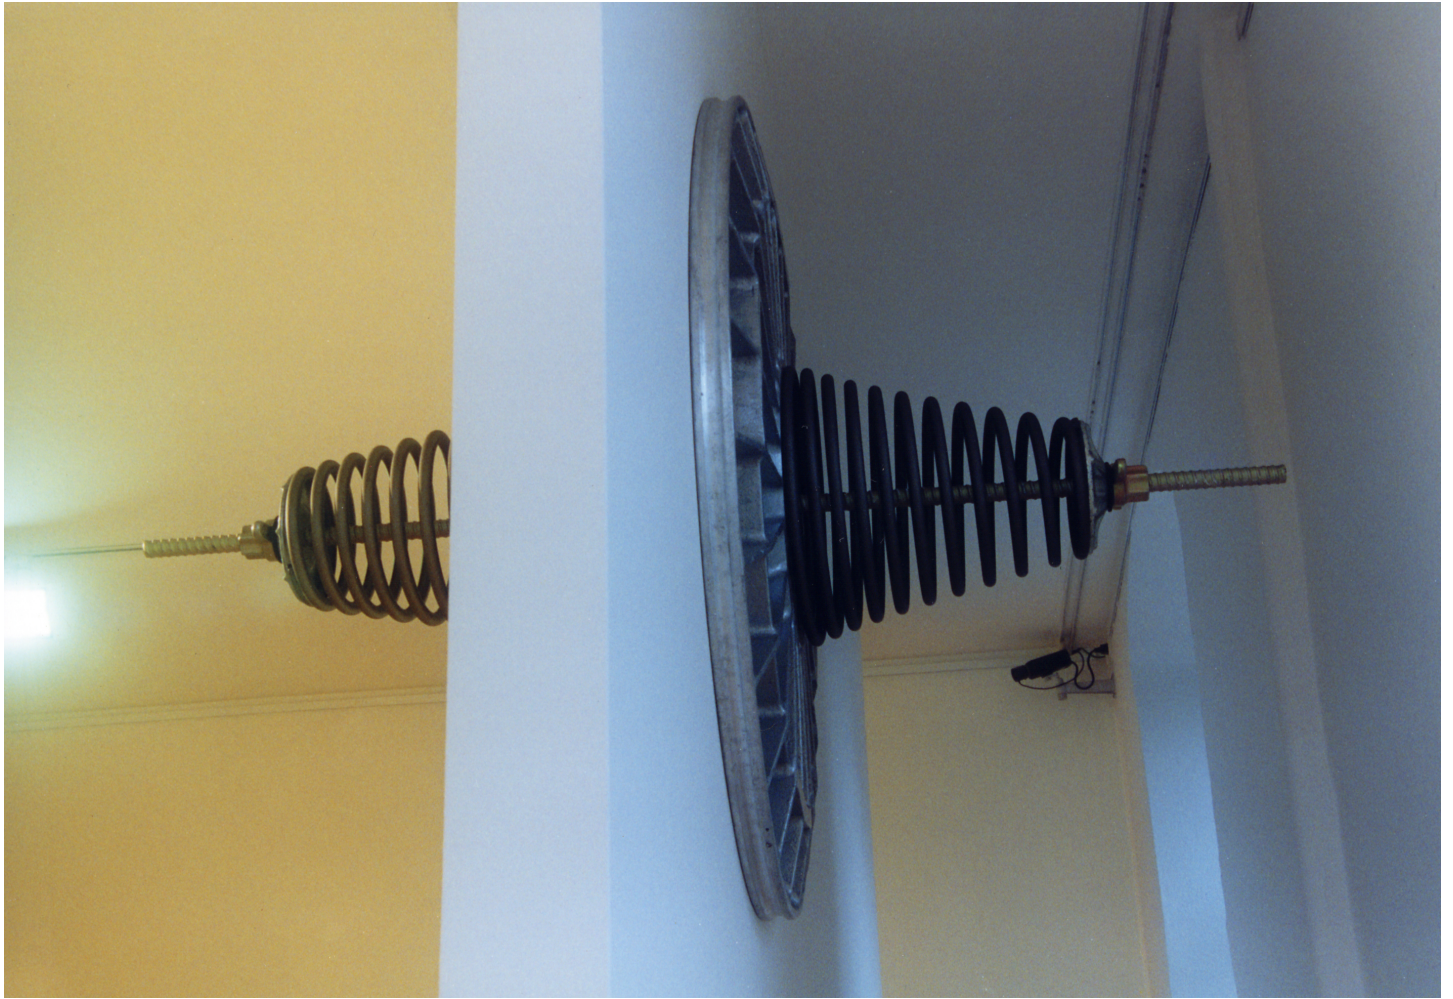

Eberhard Bosslet

Title	Aura ZRS
Year	1996
Materials	Aluminium casted, Aluminium coated, Steel, Steel, casted
Dimensions	100x100x100 cm
Category	01. PAINTING, 03. INSTALLATION, 05. INDOOR SITE SPECIFIC INTERVENTION
Showed at	Kunsthalle Mannheim, Mannheim, D, Städtische Galerie, Iserlohn, D
Photographer	Bosslet, Eberhard
Copyright	BOSSLET at VG-Bild/Kunst, Bonn, Germany
Series	1993 - 2004 ANALOGIC DISCS, 1993 -1998 BILATERAL RELATIONS
Location	Städtische Galerie Iserlohn, D
Solo Show	1998 ATTRAKTOREN, Städtische Galerie Iserlohn, D, Curator Rainer Danne
Group Shows	
Cities	Iserlohn, Germany
Producer/Supplier	Eibach Federn GmbH, Finnentrop, D, Thyssen Hünnebeck GmbH, Ratingen, D, TMS Thelen, Nettetal-Kaldenkirchen, D,
Gallery	
Price Category	grade 024