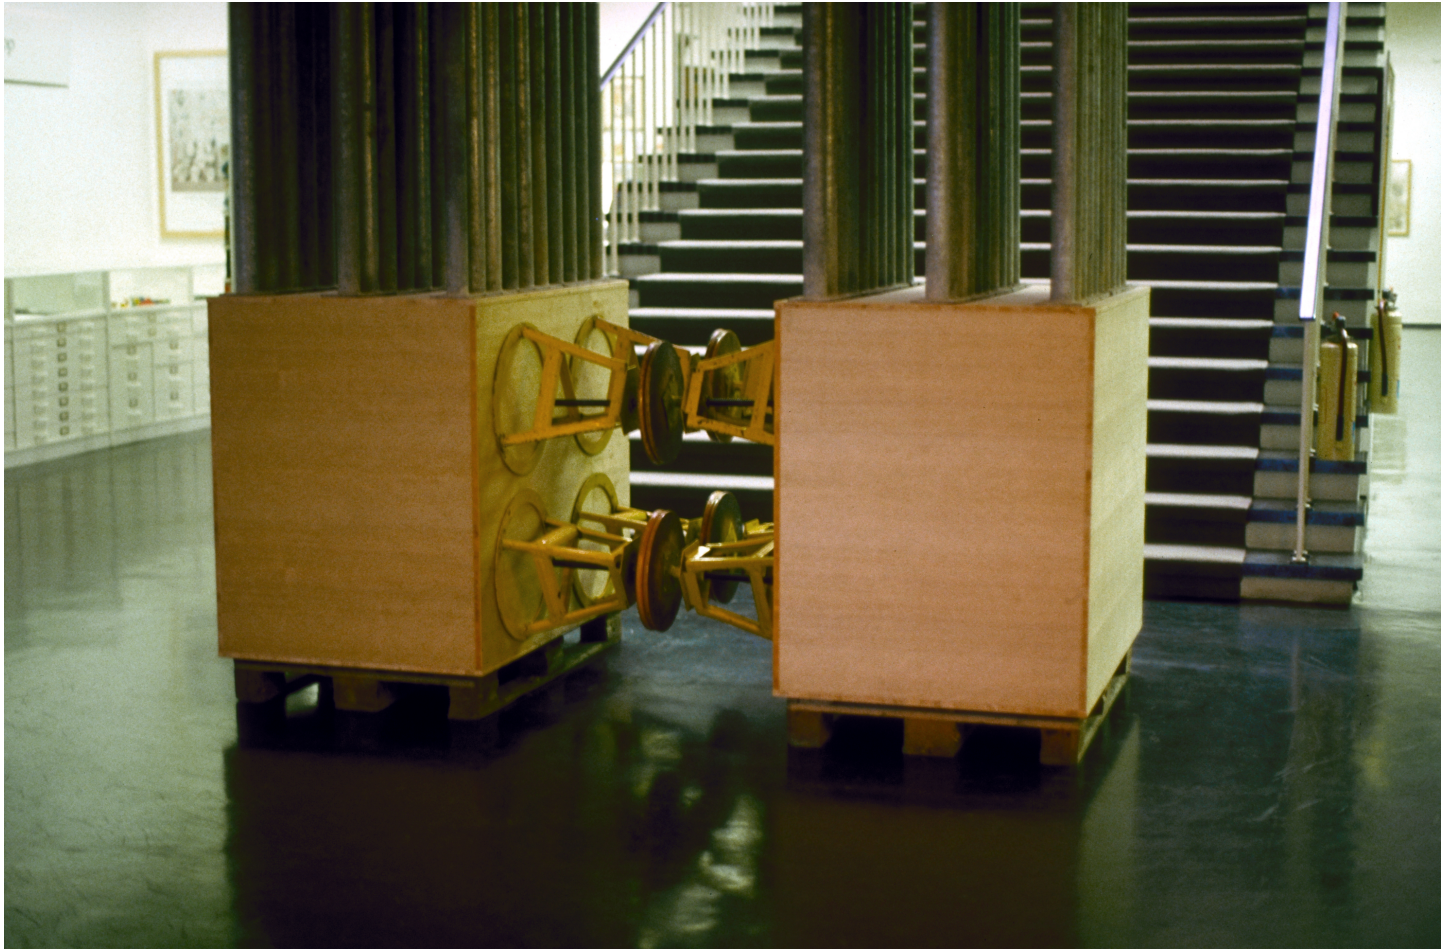

# Eberhard Bosslet

Title	ATLAS HB - Detail
Year	1987
Materials	Steel, coated, Steel, galvanized, Wood
Dimensions	460x240x120 cm
Category	03. INSTALLATION, 05. INDOOR SITE SPECIFIC INTERVENTION
Showed at	Kunsthalle Bremen, Bremen, D
Photographer	Bosslet, Eberhard
Copyright	BOSSLET at VG-Bild/Kunst, Bonn, Germany
Series	1985 - SUPPORTING MEASURES
Location	Kunsthalle Bremen, D
Solo Show	
Group Shows	1987 Bremer Kunstpreis, 1987, Kunsthalle Bremen, D, (Catalog) Curator Siegfried Salzmann
Cities	Bremen, Germany
Producer/Supplier	Thyssen Hünnebeck GmbH, Ratingen, D
Gallery	
Price Category	on request