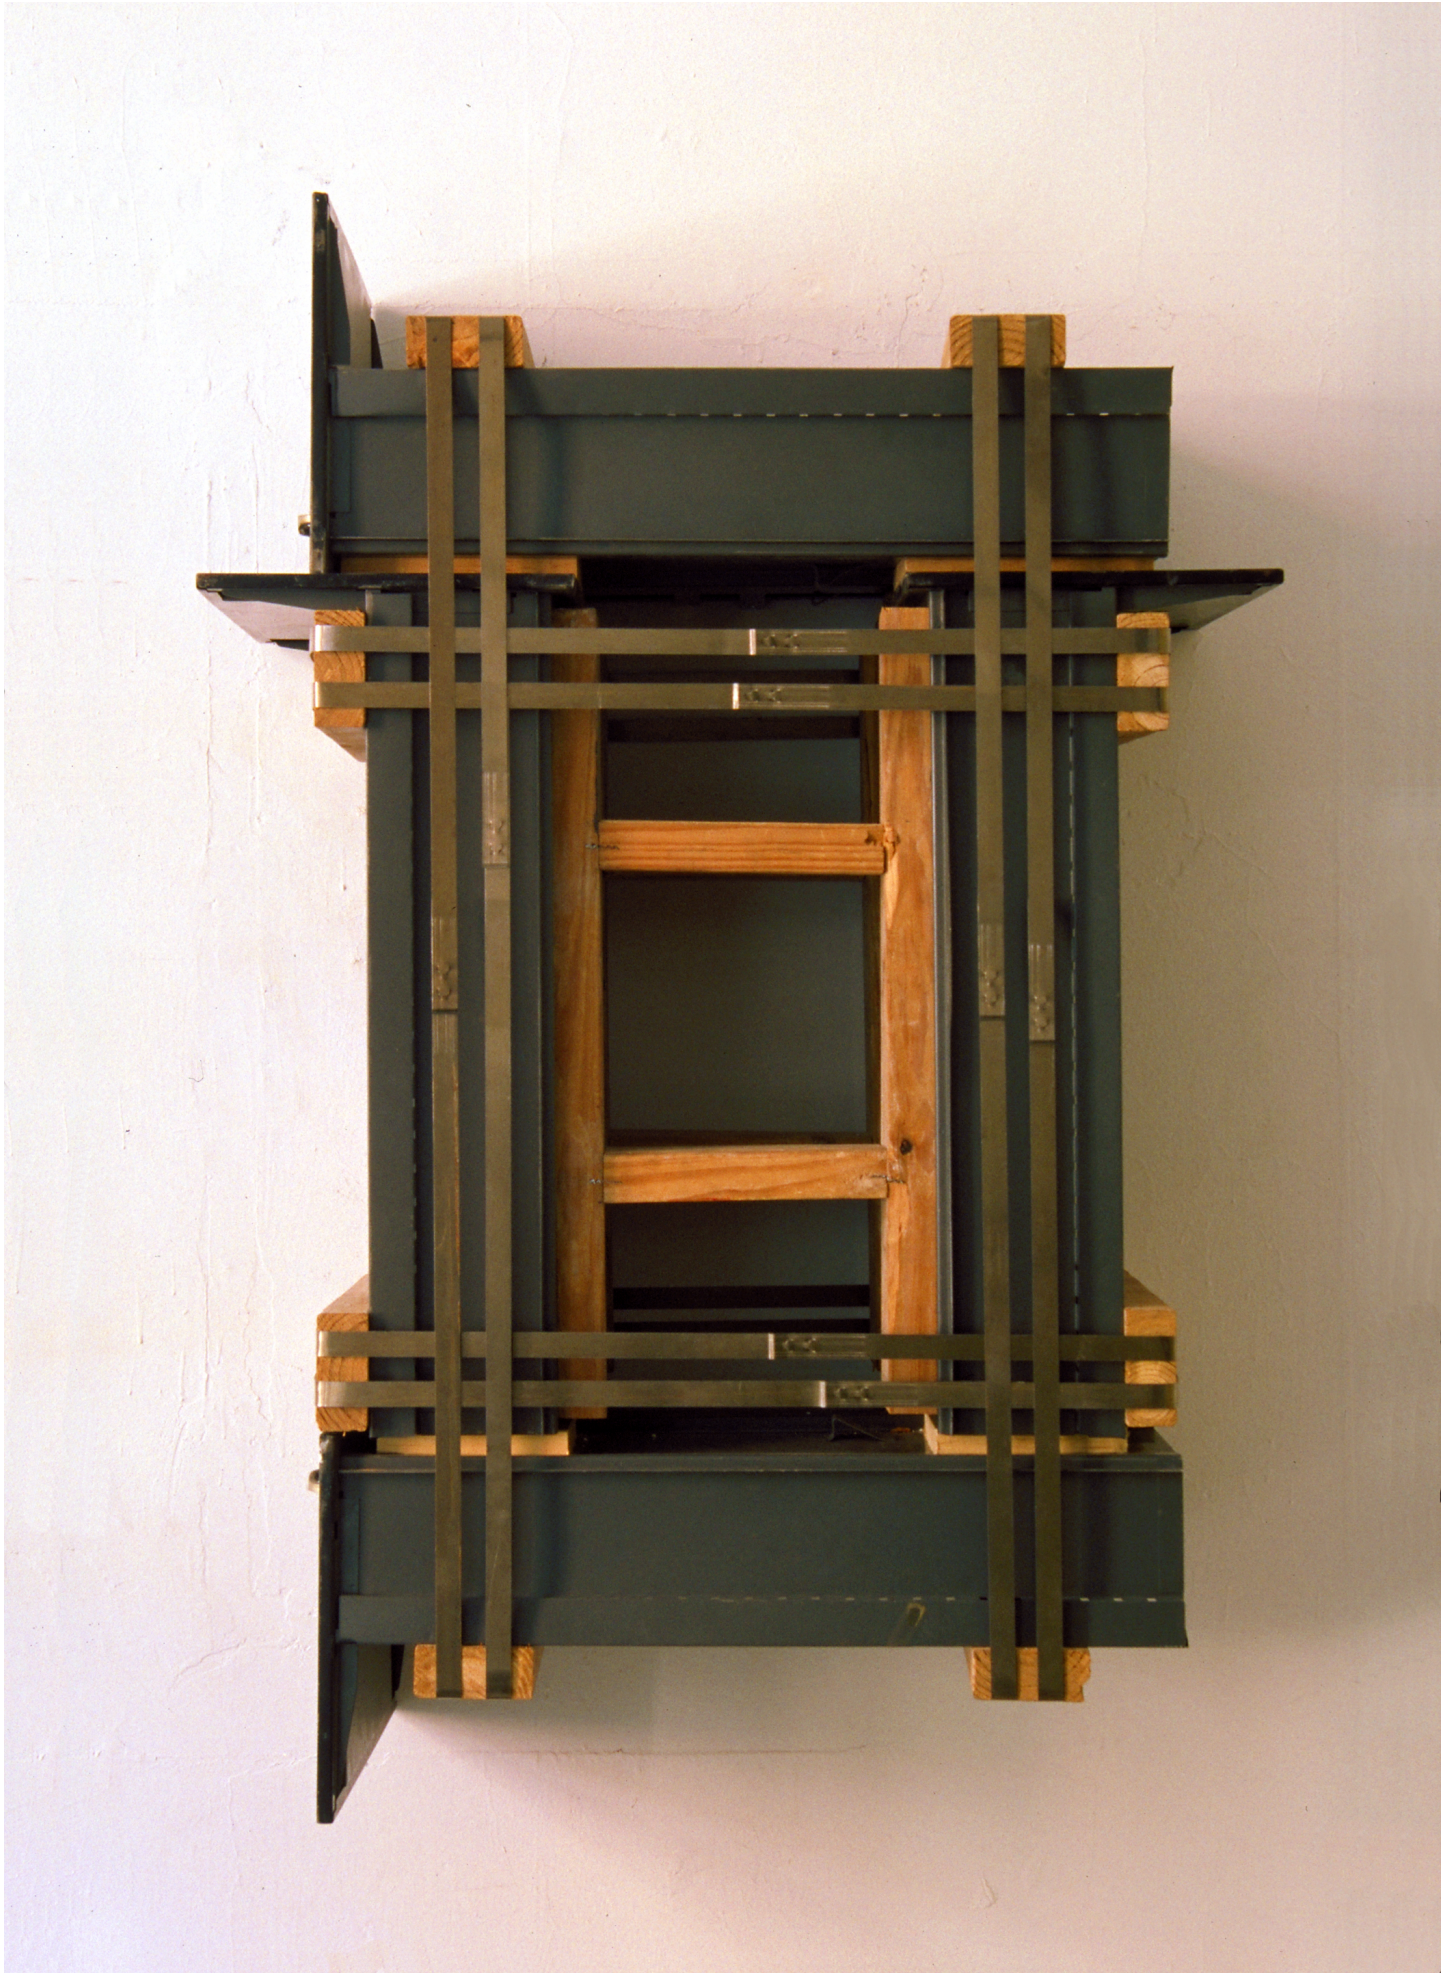

Eberhard Bosslet

Title	Appel
Year	1988
Materials	Steel, coated, Wood
Dimensions	122,5x87x34 cm
Category	02. SCULPTURE
Showed at	Gallery John Gibson, New York, USA.
Photographer	Bosslet, Eberhard
Copyright	BOSSLET at VG-Bild/Kunst, Bonn, Germany
Series	1988 -2002 STRAPPING PIECES
Location	Gallery John Gibson, New York, USA
Solo Show	1988 John Gibson Gallery, February show, New York, USA.
Group Shows	
Cities	New York, USA
Producer/Supplier	
Gallery	
Price Category	00 NO