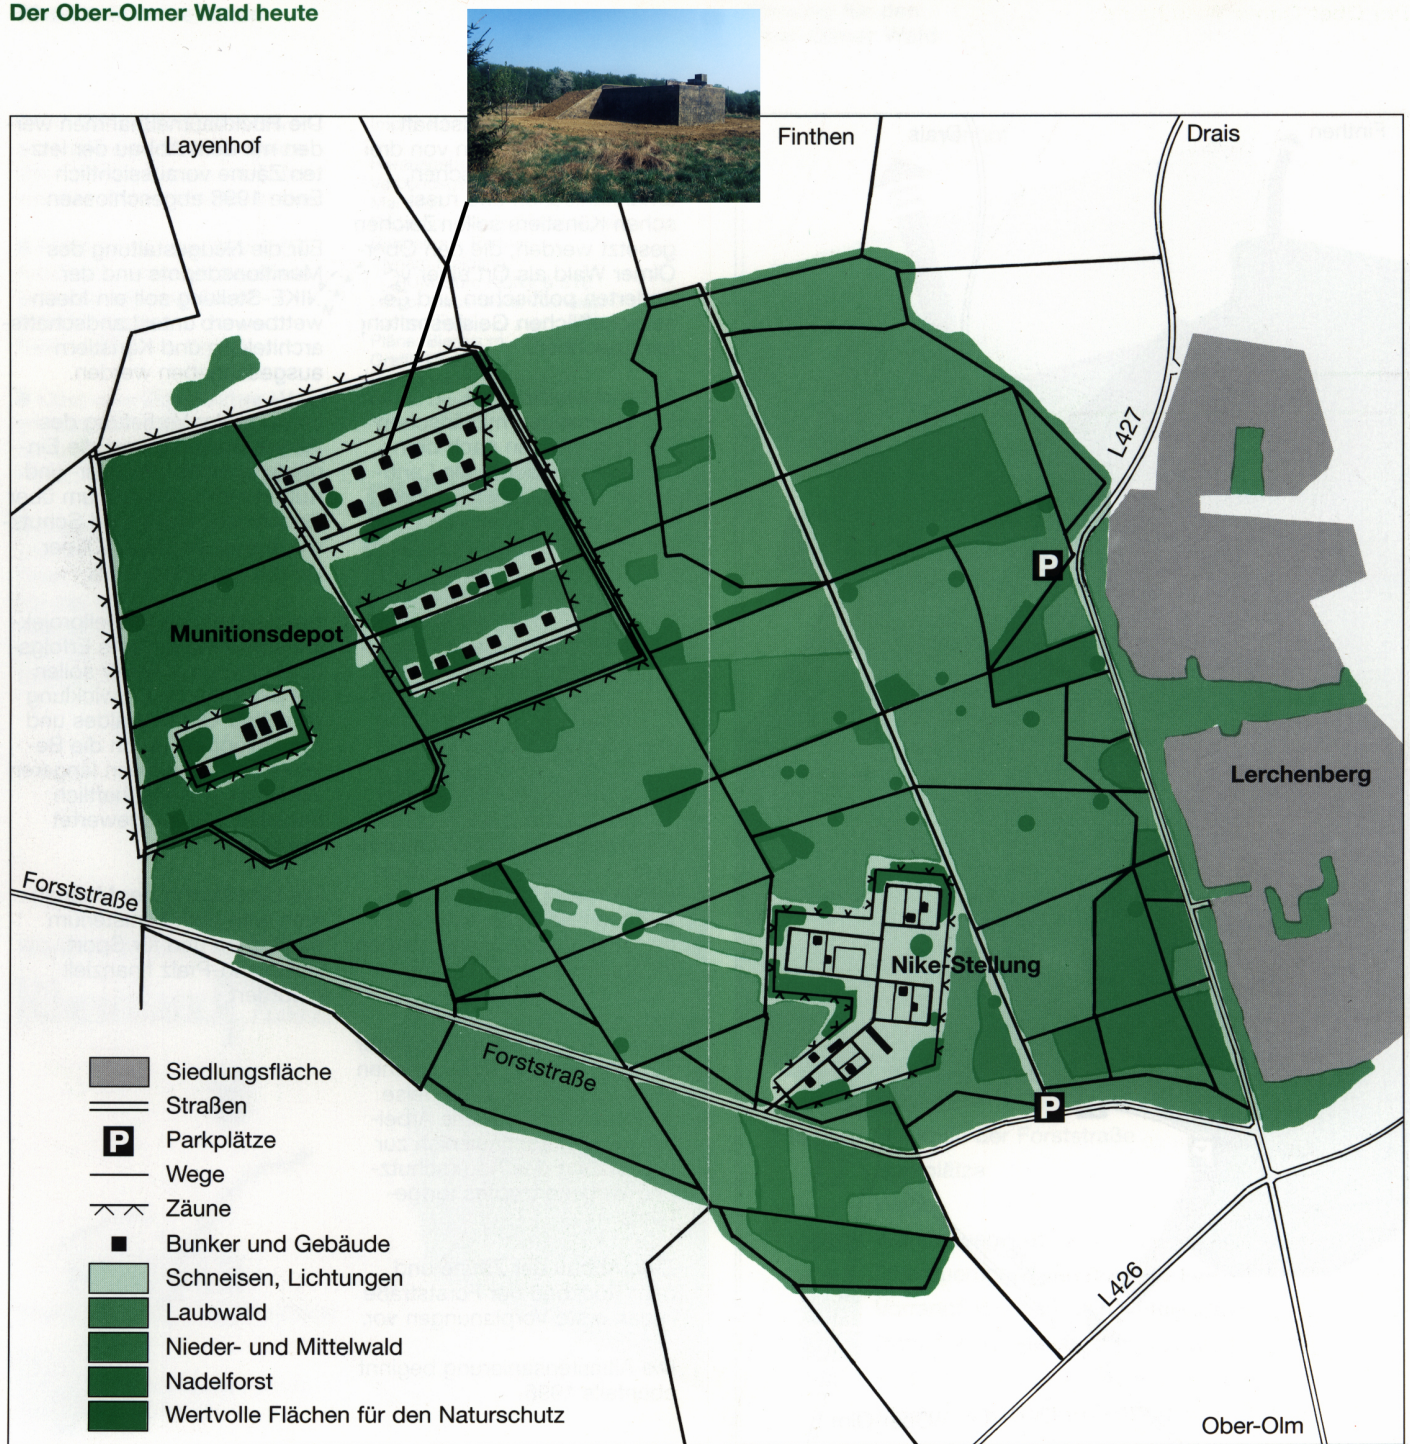

Eberhard Bosslet

Der Ober-Olmer Wald heute

Title	Abraum Lageplan
Year	1996
Materials	Offsetprint
Dimensions	45x40 cm
Category	04. OUTDOOR SITE SPECIFIC INTERVENTION
Shown at	
Photographer	
Copyright	© at others
Series	1986 - BASEMENTS, BARRIERS & ANNOYANCES
Location	Oberolmer Wald near Mainz, D
Solo Show	
Group Shows	1996 CL III Storage Area GE 62E, Oberolmerwald, Mainz, D, (Catalog), Curator Ursula

Cities	Bertram
Producer/Supplier	Mainz, Germany
Gallery	
Price Category	00 NO