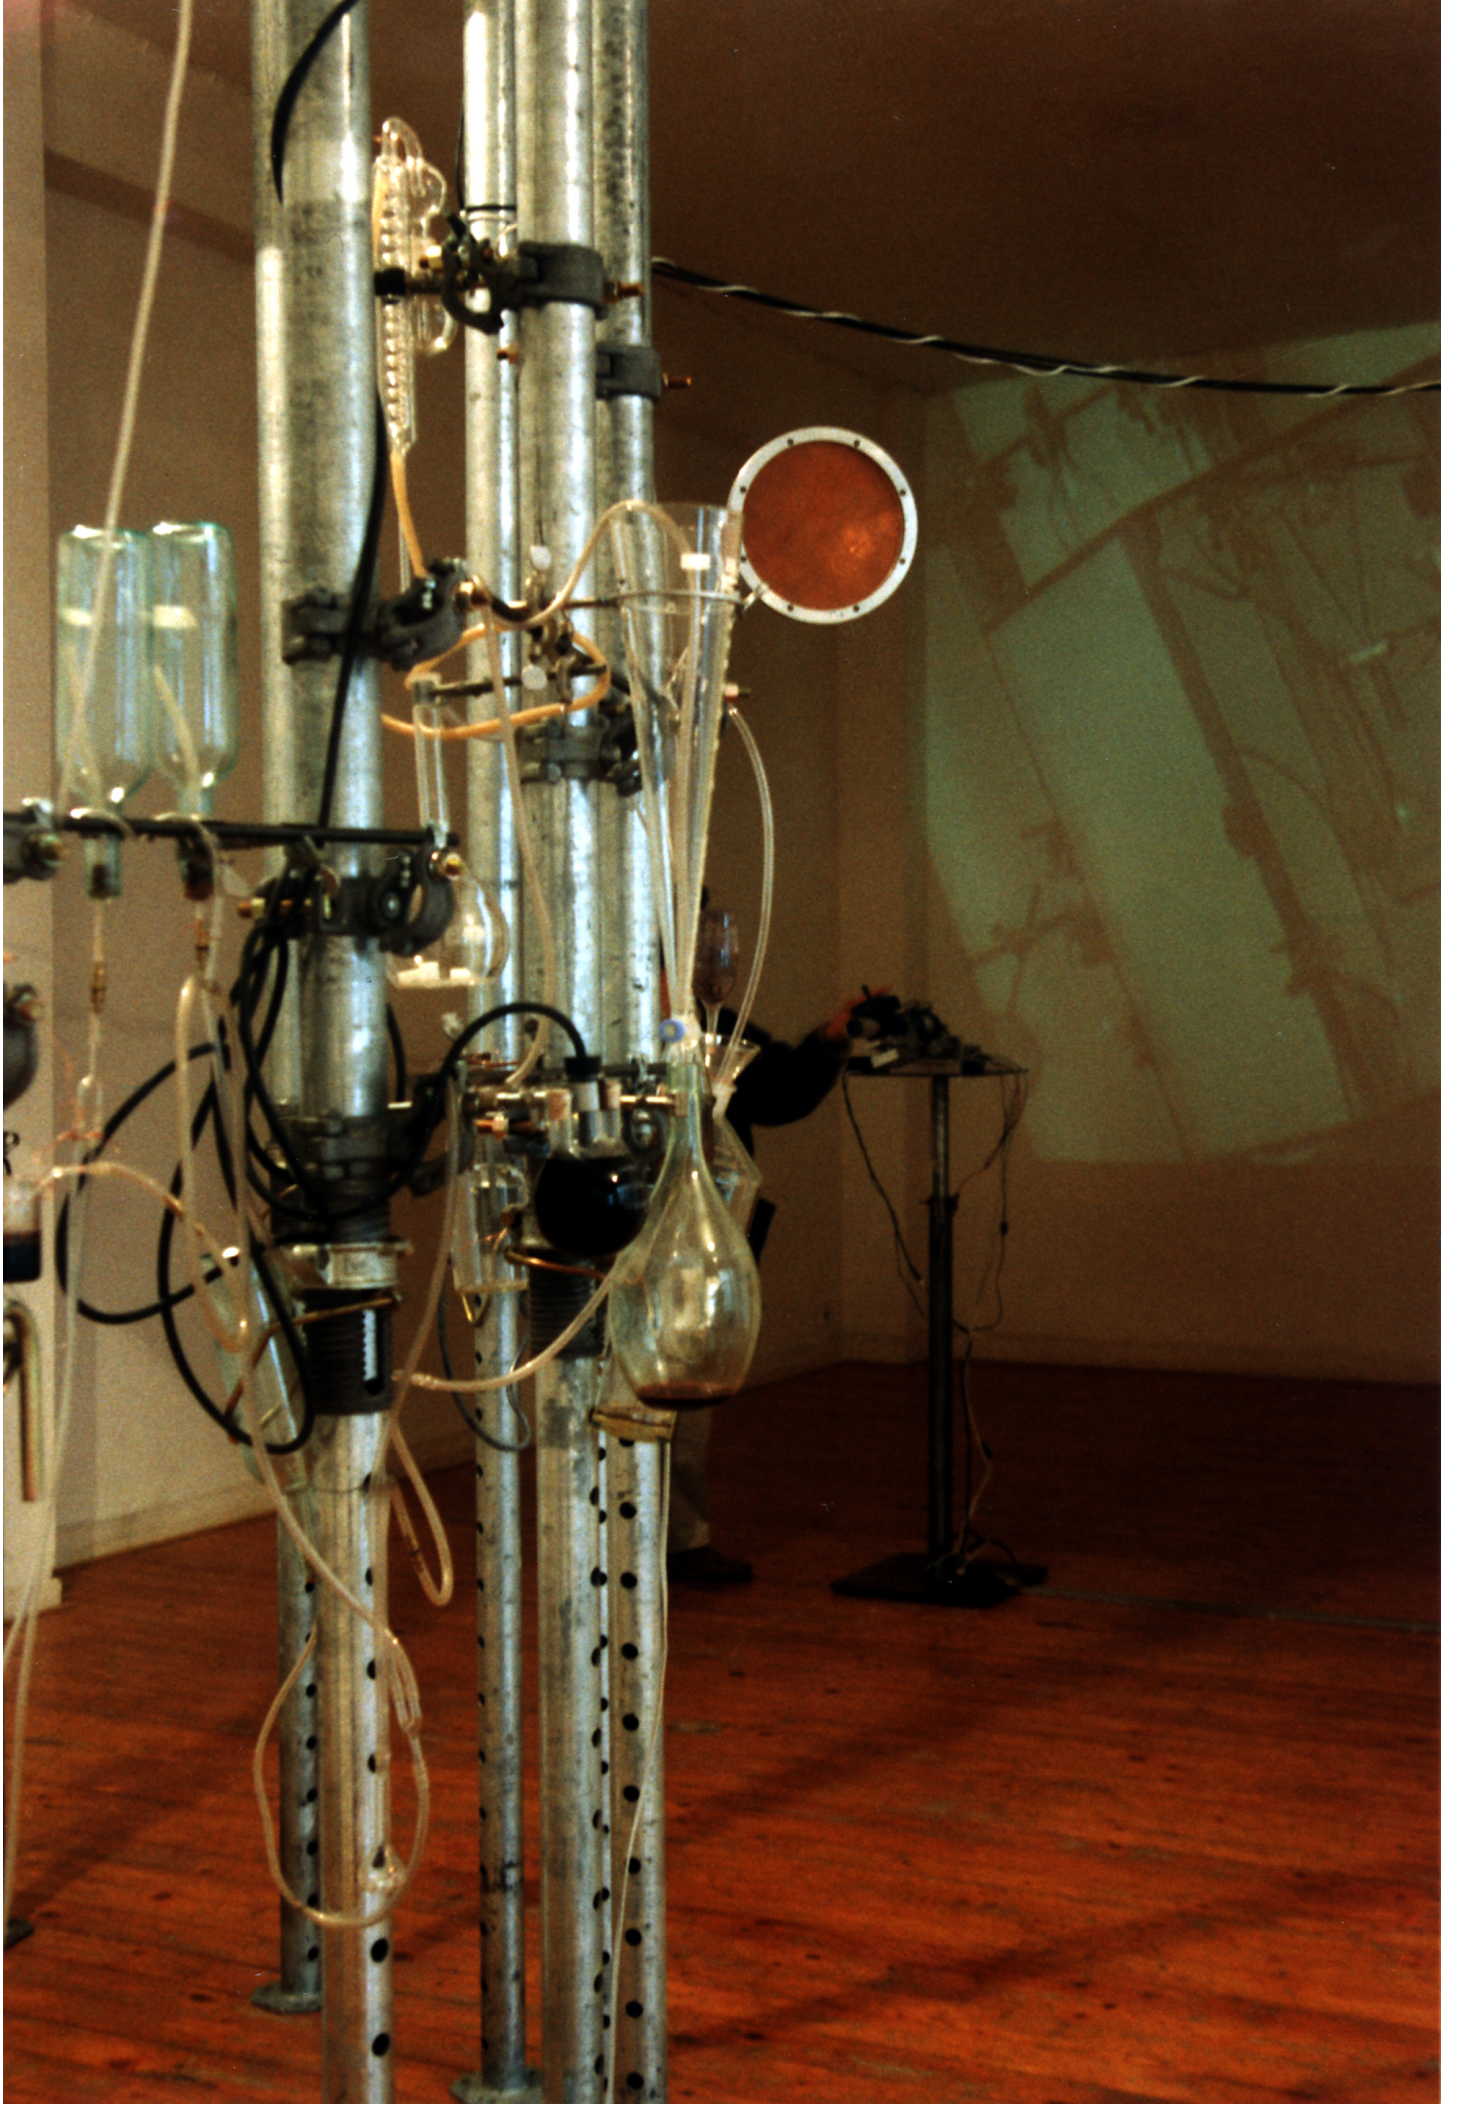

Eberhard Bosslet

Year	1995
Materials	Glass, Mixed Media, Steel, galvanized, Videoprojection
Dimensions	4x10x10 m
Category	03. INSTALLATION, 05. INDOOR SITE SPECIFIC INTERVENTION
Showed at	Molkerei Werkstatt, Köln, D
Photographer	Bosslet, Eberhard
Copyright	BOSSLET at VG-Bild/Kunst, Bonn, Germany
Series	
Location	Molkerei Werkstatt Köln, D
Solo Show	
Group Shows	1995 Bosslet, Klotz, Laramée; Colaboration, A Scientific Observation of a Private Obsession, Molkerei Werlstatt, Köln, D
Cities	Köln, Germany
Producer/Supplier	Thyssen Hünnebeck GmbH, Ratingen, D
Gallery	
Price Category	on request