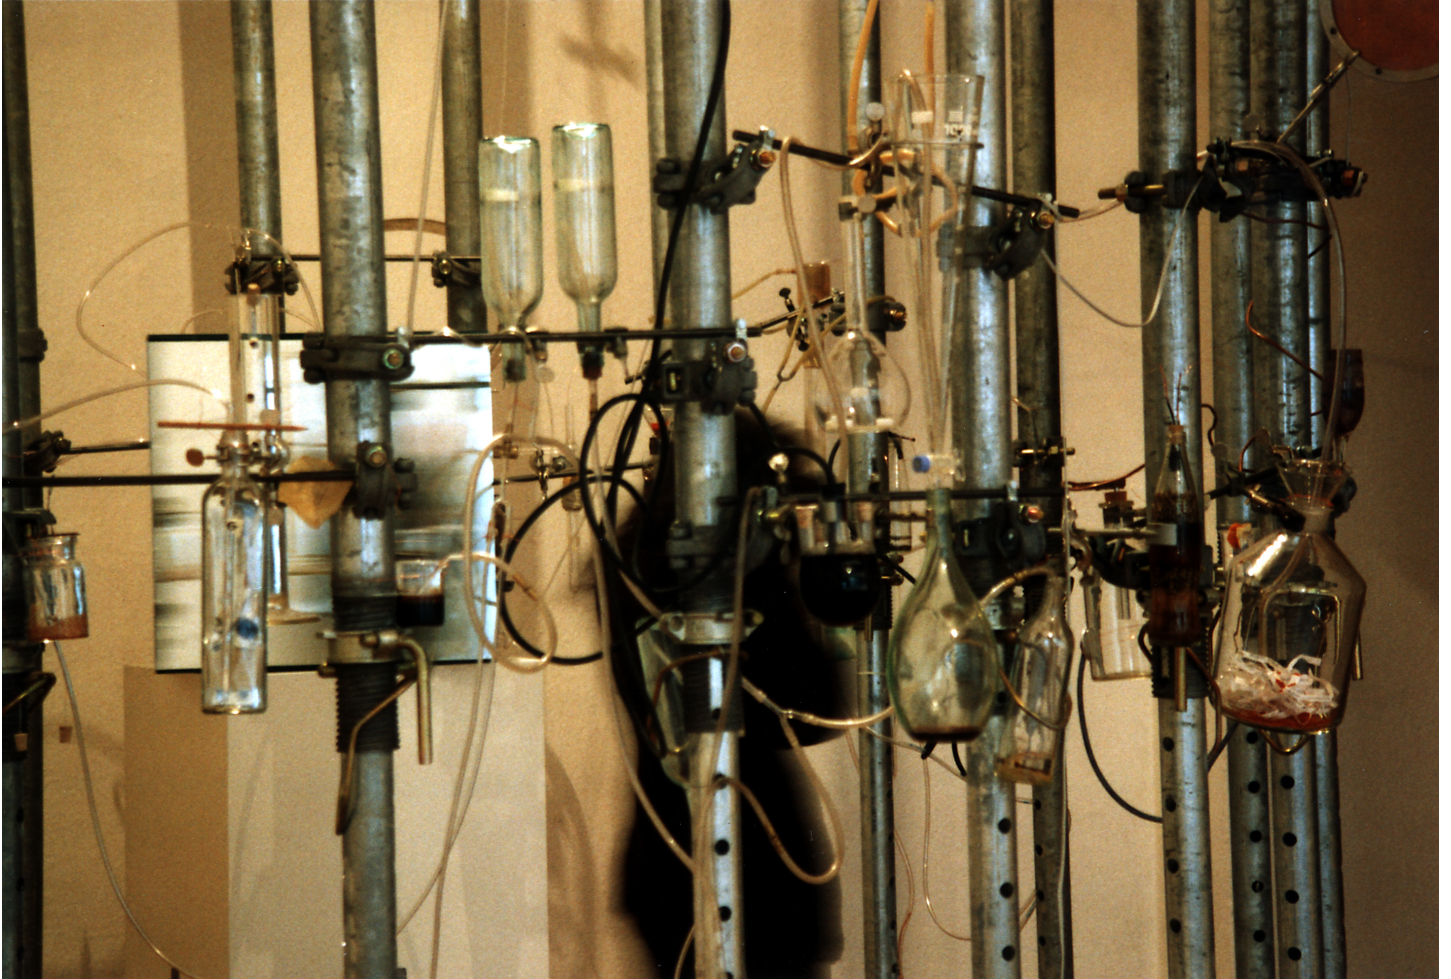

Eberhard Bosslet

Title	A Scientific Observation of a Private Observation - Detail
Year	1995
Materials	Glass, Mixed Media, Steel, galvanized, Videoprojection
Dimensions	4x10x10 m
Category	03. INSTALLATION, 05. INDOOR SITE SPECIFIC INTERVENTION
Showed at	Molkerei Werkstatt, Köln, D
Photographer	Bosslet, Eberhard
Copyright	BOSSLET at VG-Bild/Kunst, Bonn, Germany
Series	
Location	Molkerei Werkstatt Köln, D
Solo Show	
Group Shows	1995 Bosslet, Klotz, Laramée; Colaboration, A Scientific Observation of a Private Obsession, Molkerei Werlstatt, Köln, D
Cities	Köln, Germany
Producer/Supplier	Thyssen Hünnebeck GmbH, Ratingen, D
Gallery	
Price Category	on request