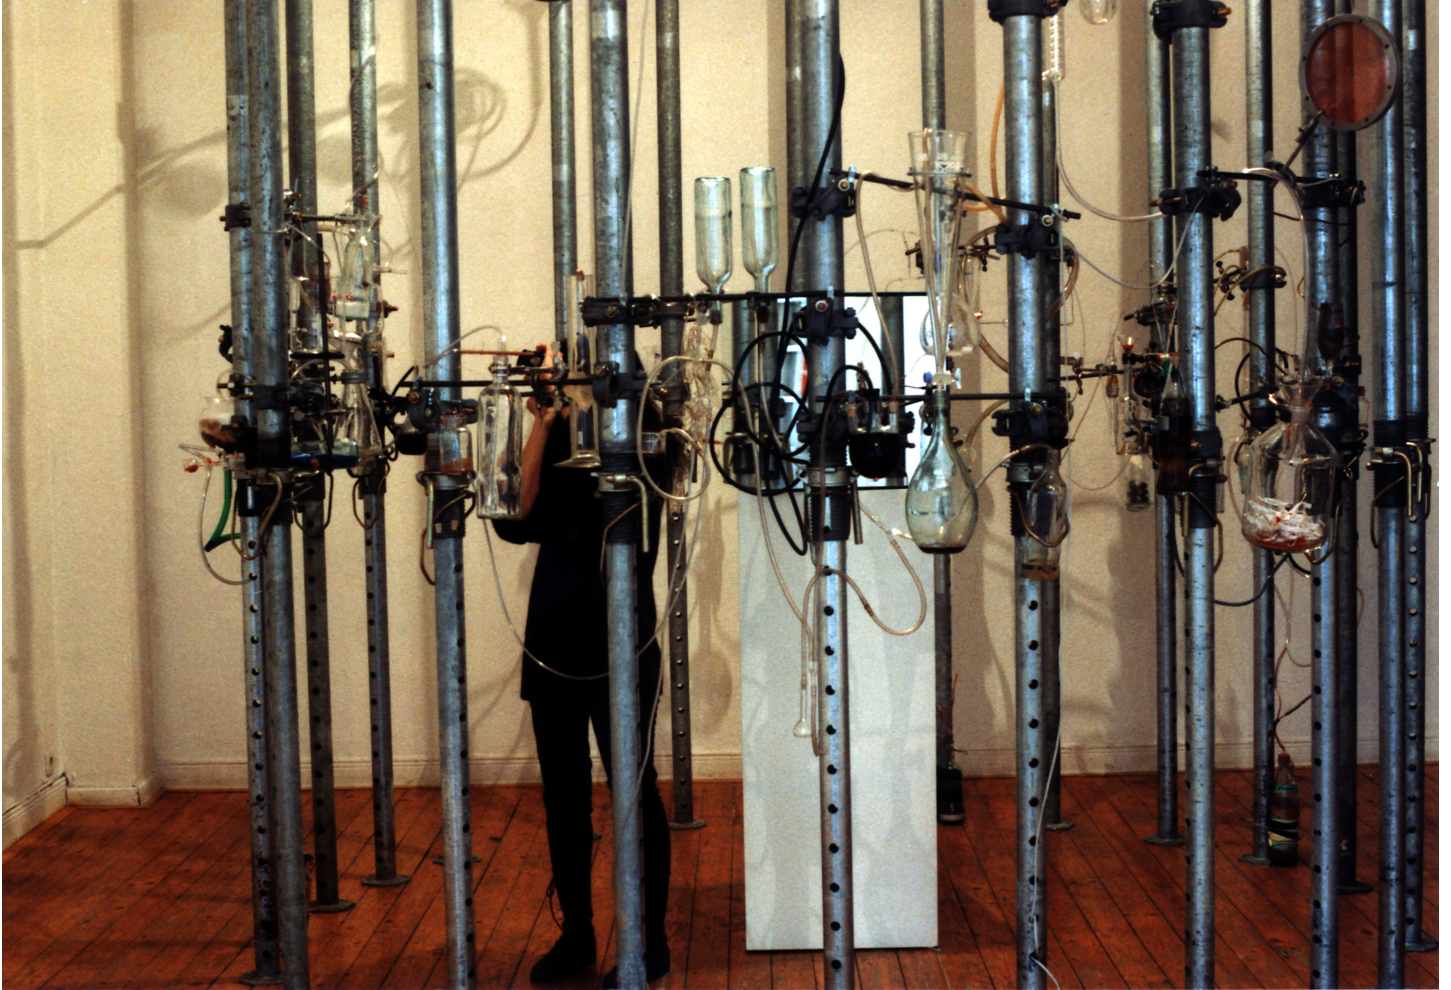

Eberhard Bosslet

Title	A Scientific Observation of a Private Observation - Detail
Year	1995
Materials	Glass, Mixed Media, Steel, galvanized, Videoprojection
Dimensions	4x10x10 m
Category	03. INSTALLATION, 05. INDOOR SITE SPECIFIC INTERVENTION
Showed at	Molkerei Werkstatt, Köln, D
Photographer	Bosslet, Eberhard
Copyright	BOSSLET at VG-Bild/Kunst, Bonn, Germany
Series	
Location	Molkerei Werkstatt Köln, D
Solo Show	
Group Shows	1995 Bosslet, Klotz, Laramée; Colaboration, A Scientific Observation of a Private Obsession, Molkerei Werlstatt, Köln, D
Cities	Köln, Germany
Producer/Supplier	Thyssen Hünnebeck GmbH, Ratingen, D
Gallery	
Price Category	on request