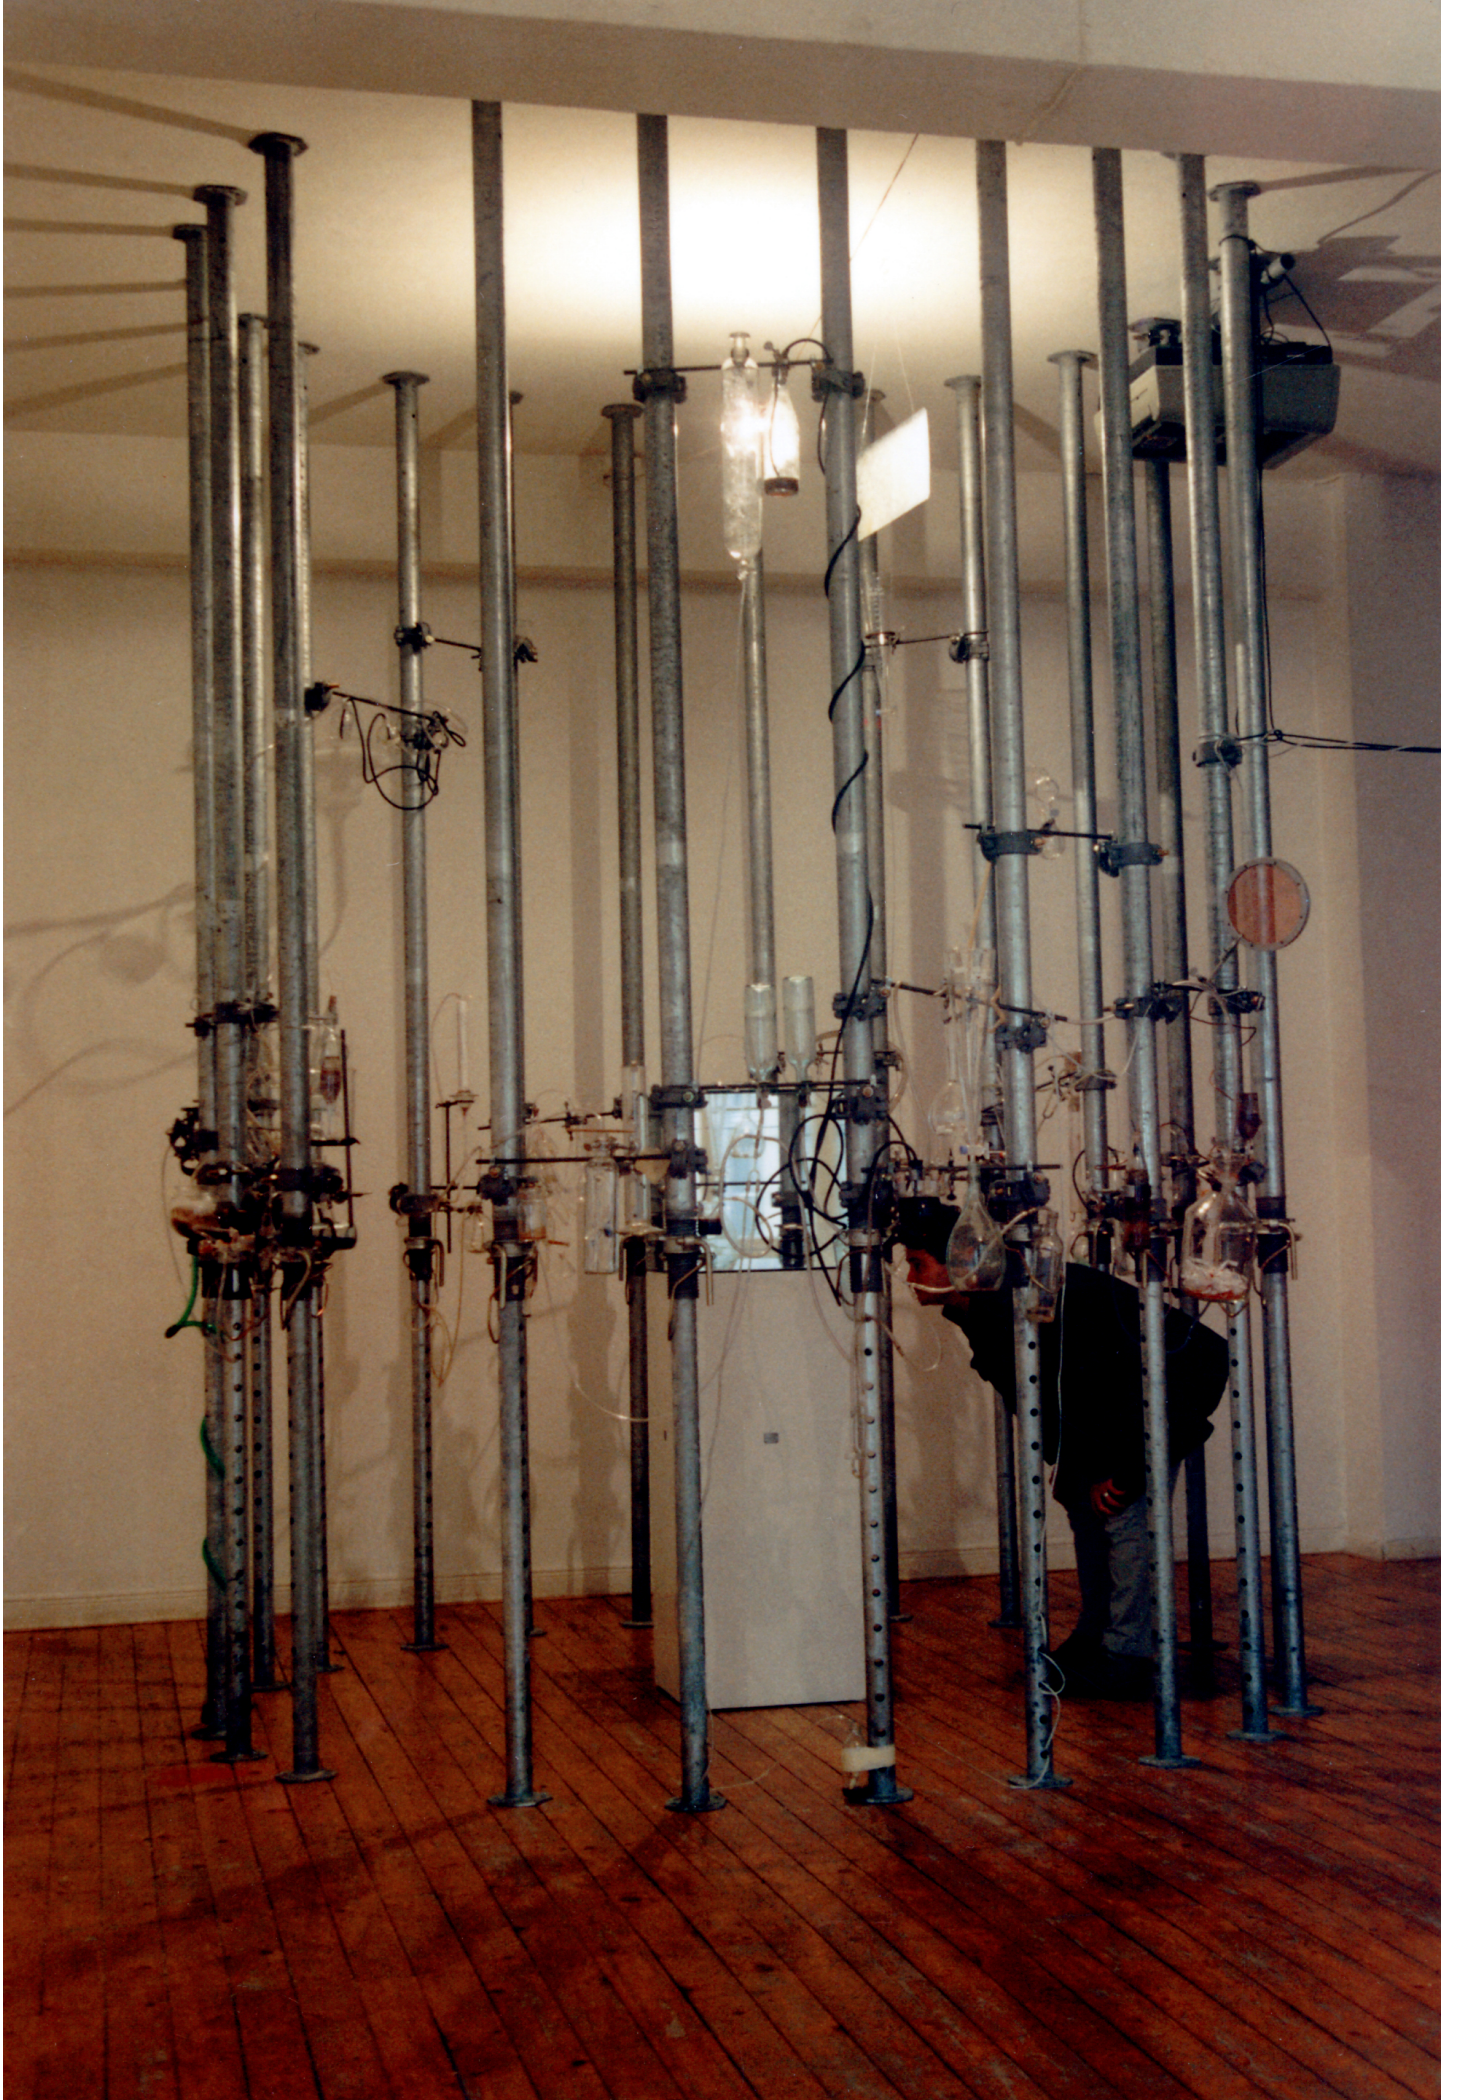

Eberhard Bosslet

Title

A Scientific Observation of a Private Observation

Year	1995
Materials	Glass, Mixed Media, Steel, galvanized, Videoprojection
Dimensions	4x10x10 m
Category	03. INSTALLATION, 05. INDOOR SITE SPECIFIC INTERVENTION
Showed at	Molkerei Werkstatt, Köln, D
Photographer	Bosslet, Eberhard
Copyright	BOSSLET at VG-Bild/Kunst, Bonn, Germany
Series	
Location	Molkerei Werkstatt Köln, D
Solo Show	
Group Shows	1995 Bosslet, Klotz, Laramée; Colaboration, A Scientific Observation of a Private Obsession, Molkerei Werlstatt, Köln, D
Cities	Köln, Germany
Producer/Supplier	Thyssen Hünnebeck GmbH, Ratingen, D
Gallery	
Price Category	on request