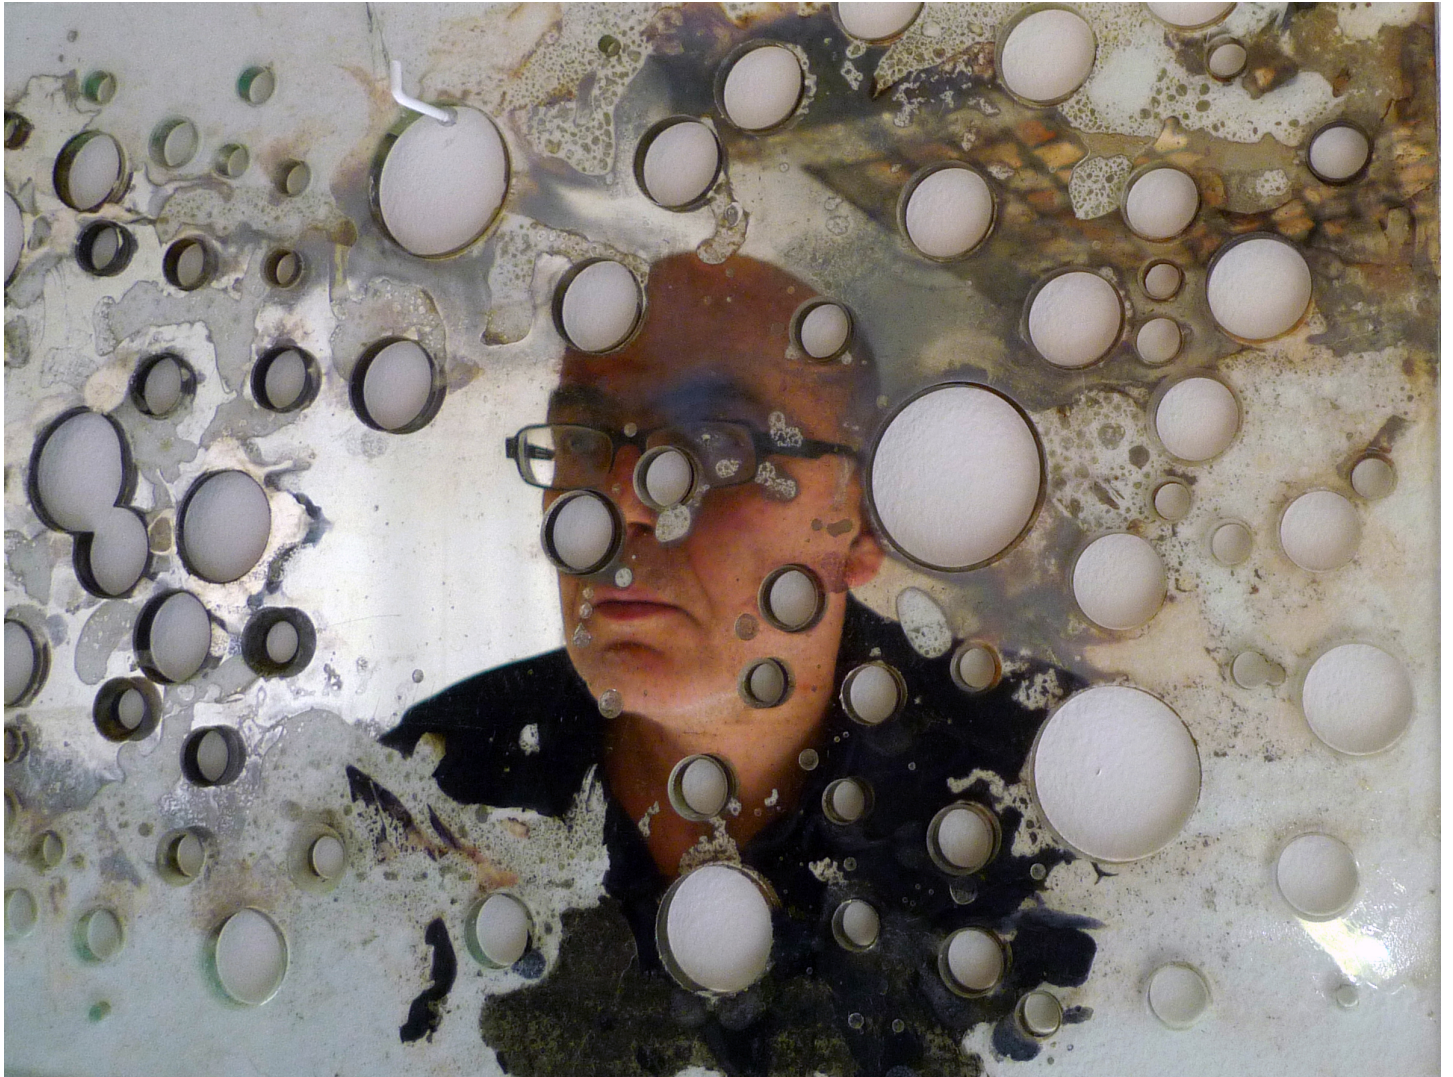

Eberhard Bosslet

Title	WirrWarr A mit Bosslet
Year	2012
Materials	Mirror Silver on Glass
Dimensions	50x50x1,5 cm
Category	28. Eberhard Bosslet Portraits
Shown at	
Photographer	Bosslet, Eberhard, Zimmer, Michaela
Copyright	BOSSLET at VG-Bild/Kunst, Bonn, Germany
Series	1980 - PAINTING ON GLASS
Location	
Solo Show	
Group Shows	
Cities	Berlin, Germany
Producer/Supplier	Dr. Ing. Schmitt GmbH, Dieburg, D
Gallery	
Price Category	00 NO