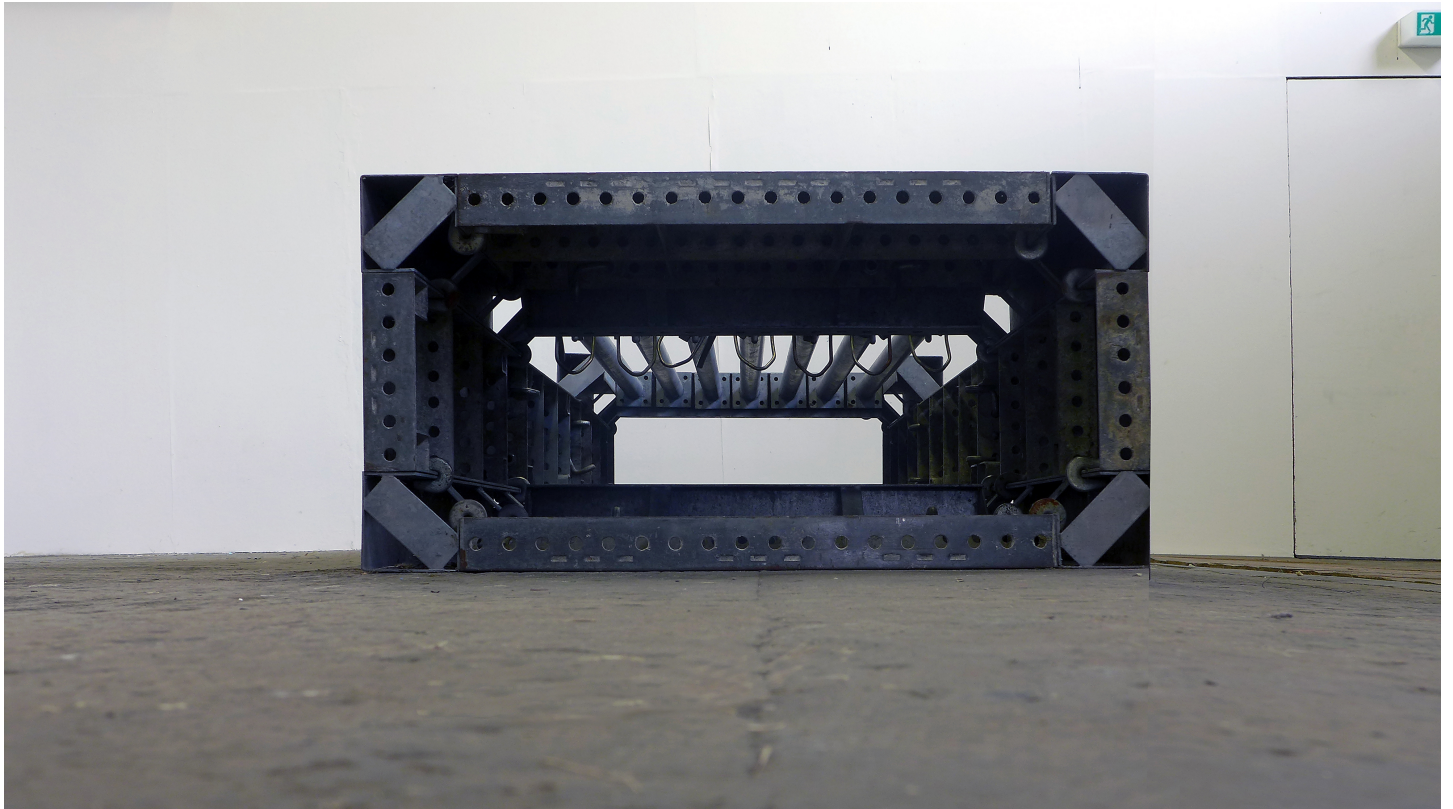

Eberhard Bosslet

Title	Werk I 90/16 DD
Year	2016
Materials	Rubber, Steel, galvanized, Wood
Dimensions	60x120x360 cm
Category	02. SCULPTURE
Showed at	geh8 Kunstraum Dresden, D
Photographer	Bosslet, Eberhard
Copyright	BOSSLET at VG-Bild/Kunst, Bonn, Germany
Series	1988 - MODULAR STRUCTURES
Location	geh8 Kunstraum Dresden, D
Solo Show	
Group Shows	2016 Bauen und Arbeiten, geh8 Kunstraum, Dresden, DE, 13.8.-28.8.2016
Cities	Dresden, Germany
Producer/Supplier	
Gallery	
Price Category	grade 030