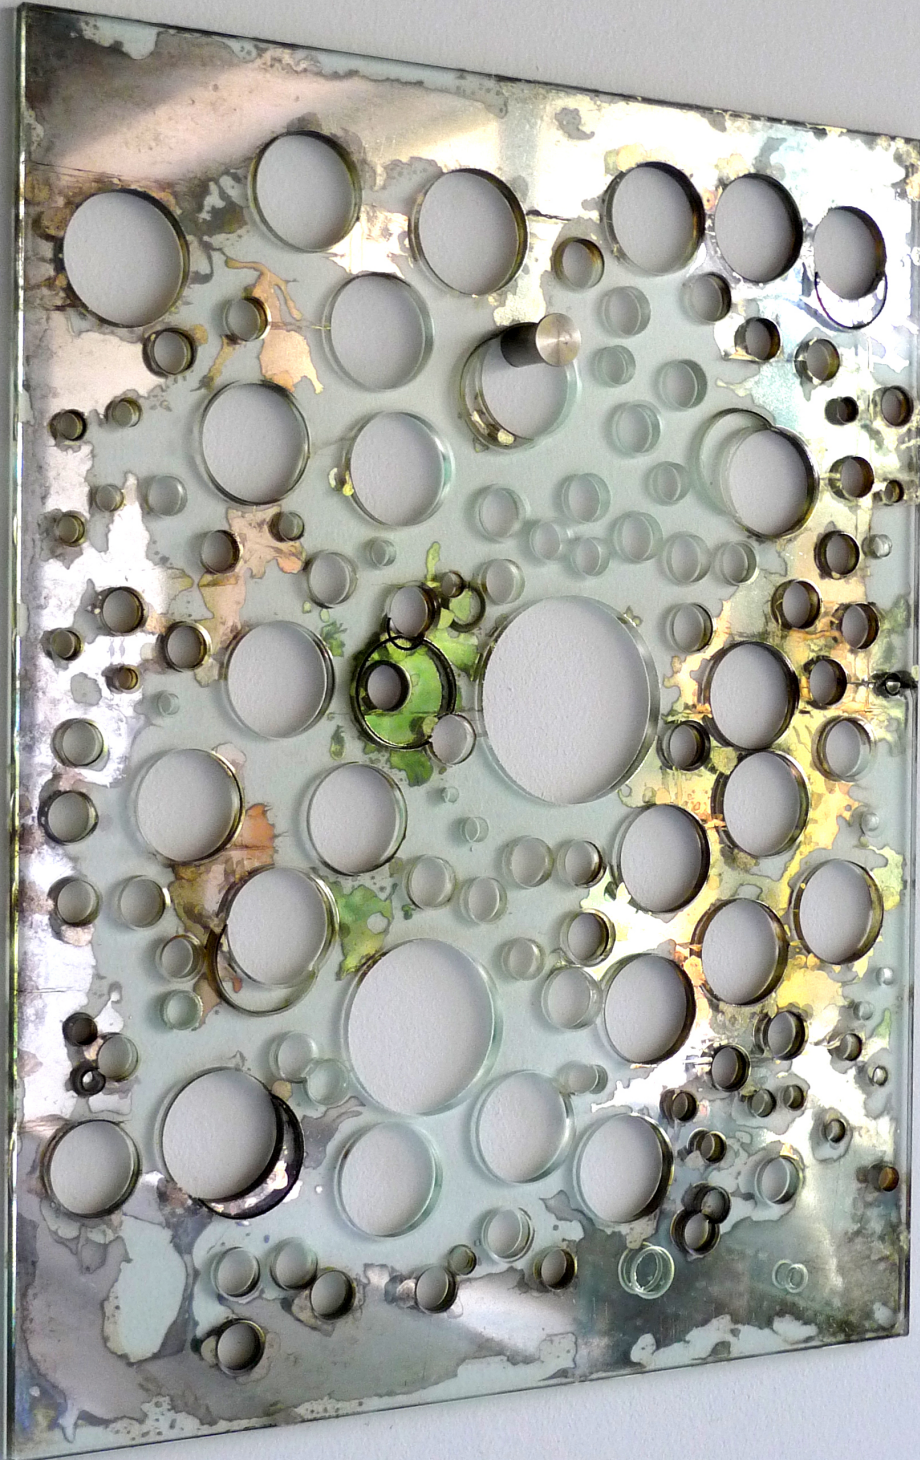

## Eberhard Bosslet

Title  
Year  
Materials

Tumult B  
2012  
Mirror Silver on Glass

Dimensions	53,5 x 42 x 0,8 cm
Category	01. PAINTING
Shown at	
Photographer	Bosslet, Eberhard
Copyright	BOSSLET at VG-Bild/Kunst, Bonn, Germany
Series	1980 - PAINTING ON GLASS
Location	
Solo Show	
Group Shows	
Cities	Berlin, Germany
Producer/Supplier	Dr. Ing. Schmitt GmbH, Dieburg, D
Gallery	
Price Category	grade 015