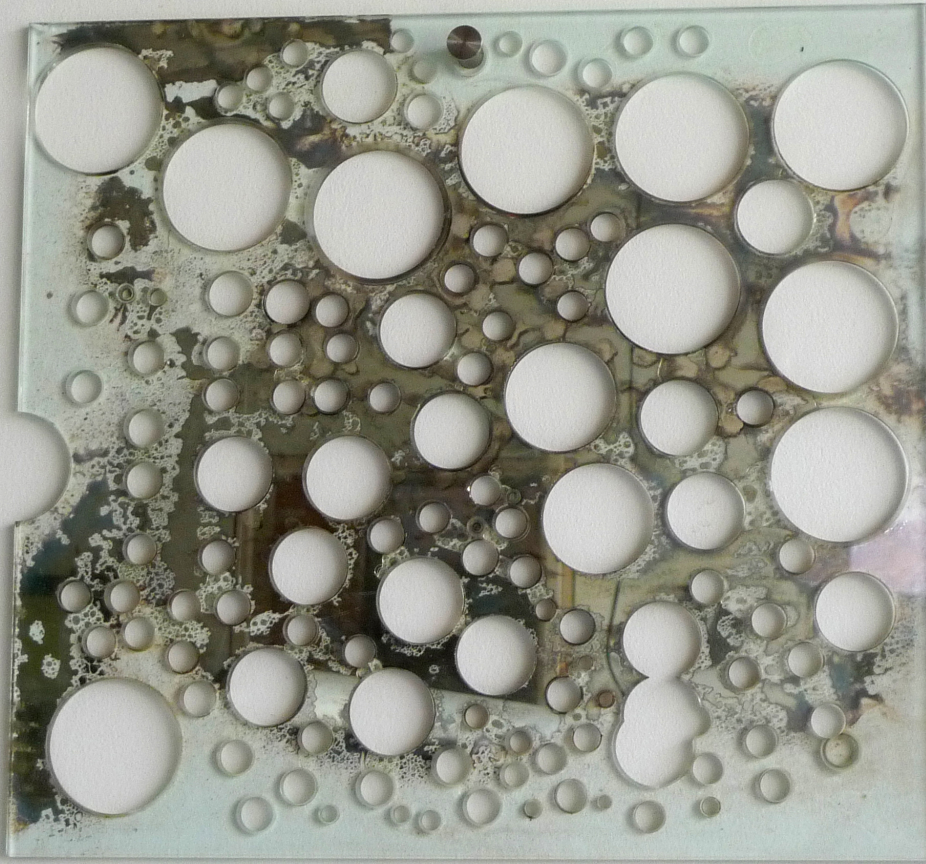

Eberhard Bosslet

Title	Tohuwabohu B
Year	2012
Materials	Mirror Silver on Glass
Dimensions	50x54x0,8 cm
Category	01. PAINTING
Shown at	
Photographer	Bosslet, Eberhard
Copyright	BOSSLET at VG-Bild/Kunst, Bonn, Germany
Series	1980 - PAINTING ON GLASS
Location	
Solo Show	
Group Shows	
Cities	Berlin, Germany
Producer/Supplier	Dr. Ing. Schmitt GmbH, Dieburg, D
Gallery	
Price Category	grade 015