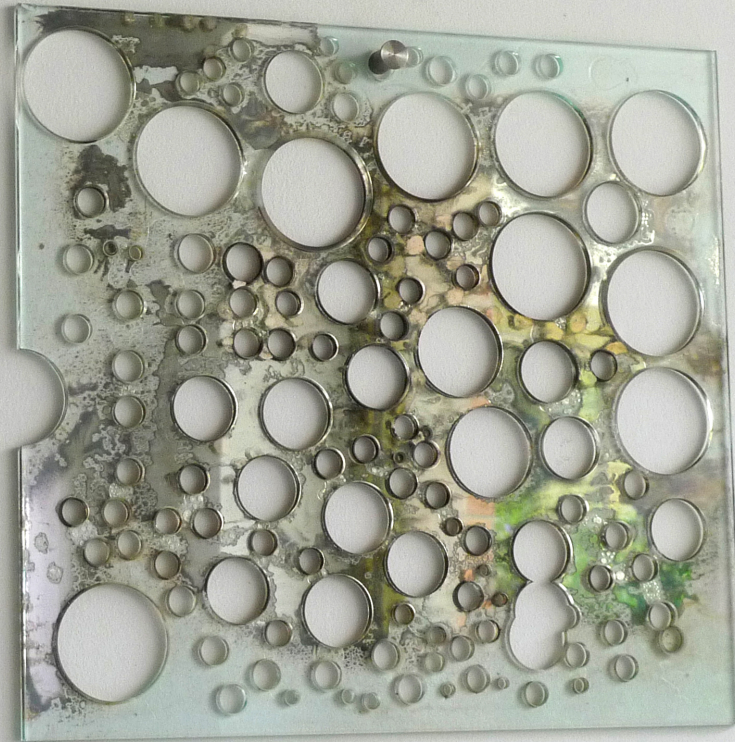

# Eberhard Bosslet

Title	Tohuwabohu B
Year	2012
Materials	Mirror Silver on Glass
Dimensions	50x54x0,8 cm
Category	01. PAINTING
Showned at	
Photographer	Bosslet, Eberhard
Copyright	BOSSLET at VG-Bild/Kunst, Bonn, Germany
Series	1980 - PAINTING ON GLASS
Location	
Solo Show	
Group Shows	
Cities	Berlin, Germany
Producer/Supplier	Dr. Ing. Schmitt GmbH, Dieburg, D
Gallery	
Price Category	grade 015