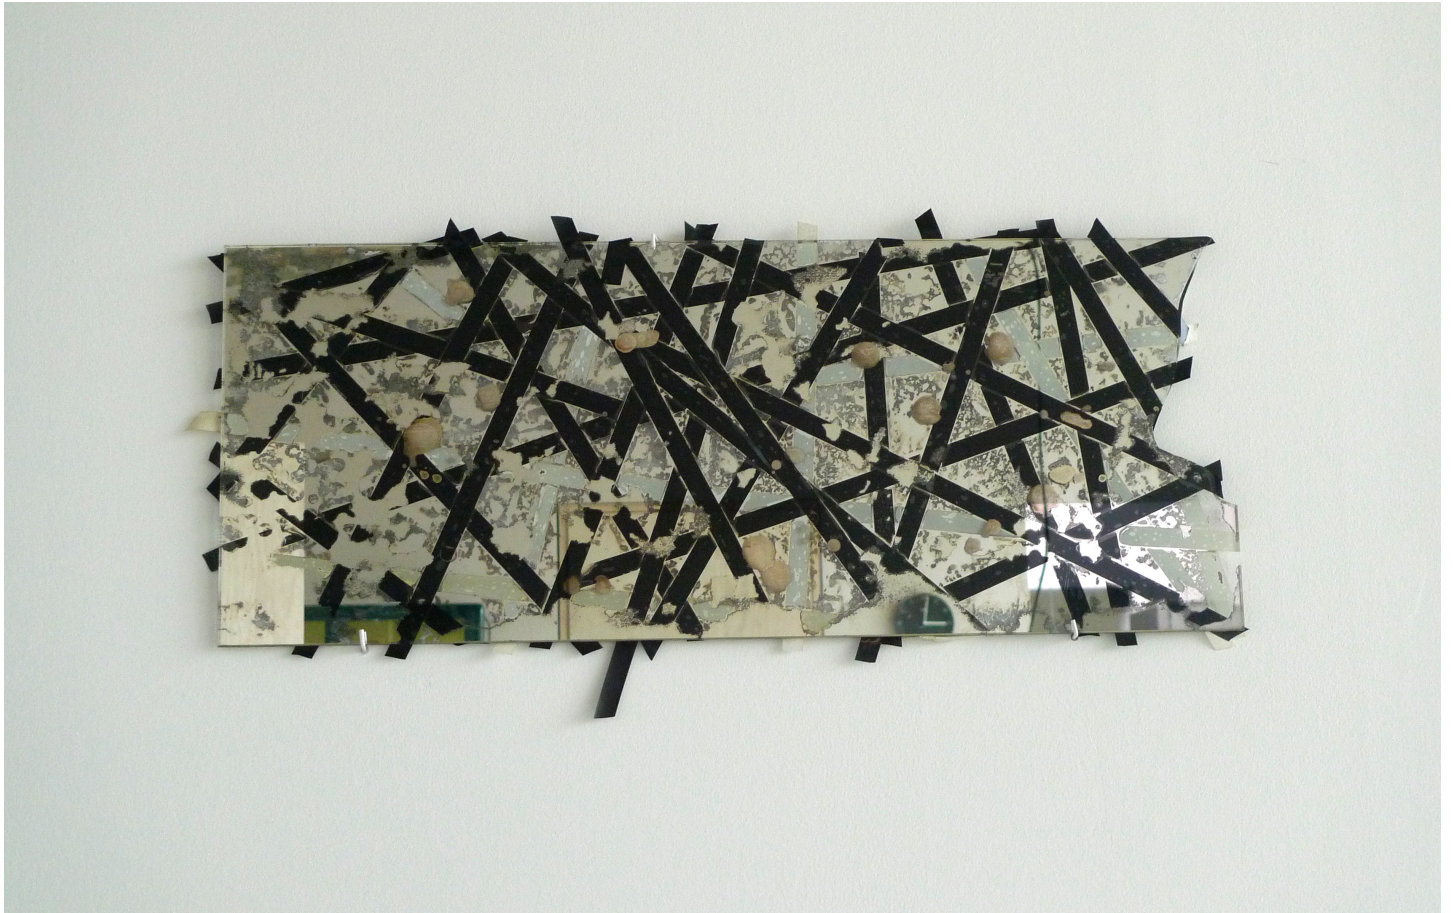

Eberhard Bosslet

Title	Tohuwabohu A
Year	2012
Materials	Mirror Silver on Glass
Dimensions	34x78x0,6 cm
Category	01. PAINTING
Showed at	Uferhalle Am Schloss, Dresden, D
Photographer	Bosslet, Eberhard, Zimmer, Michaela
Copyright	BOSSLET at VG-Bild/Kunst, Bonn, Germany
Series	1980 - PAINTING ON GLASS
Location	
Solo Show	2017 Bosslet, Uferhalle Am Schloss, Dresden, D, 09.1.2017 - 31.12.2017
Group Shows	
Cities	Berlin, Germany
Producer/Supplier	Dr. Ing. Schmitt GmbH, Dieburg, D
Gallery	
Price Category	grade 015