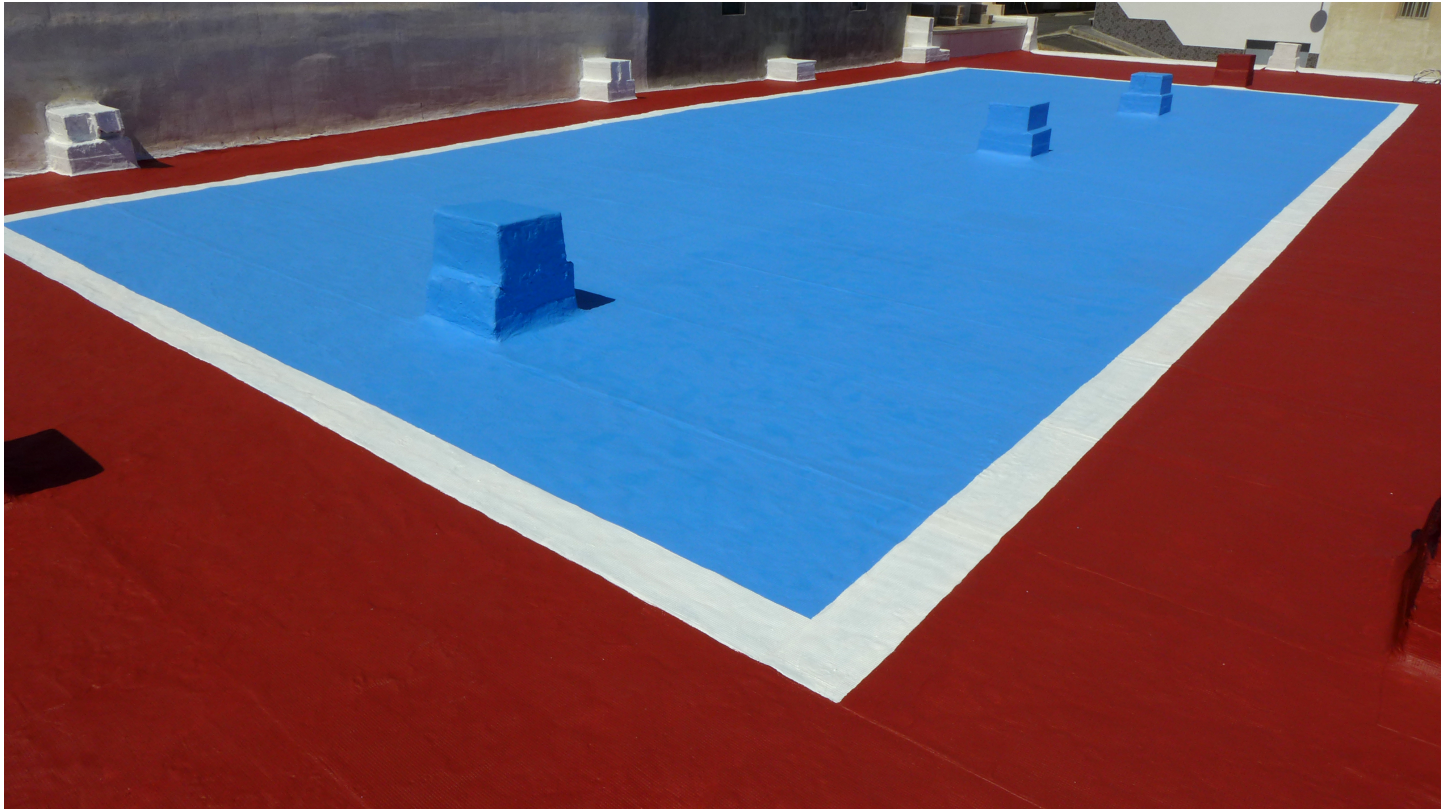

# Eberhard Bosslet

Title	Roof Pool
Year	2016
Materials	Paint on Concrete
Dimensions	24x11m
Category	04. OUTDOOR SITE SPECIFIC INTERVENTION
Showed at	
Photographer	Bosslet, Eberhard
Copyright	BOSSLET at VG-Bild/Kunst, Bonn, Germany
Series	1980 - FLOOR PAINTINGS, 1982 - SPANISH WORKS
Location	Canary Islands, Tenerife, Tajao, E
Solo Show	
Group Shows	
Cities	Canary Islands, Tenerife, Spain
Producer/Supplier	
Gallery	
Price Category	on request