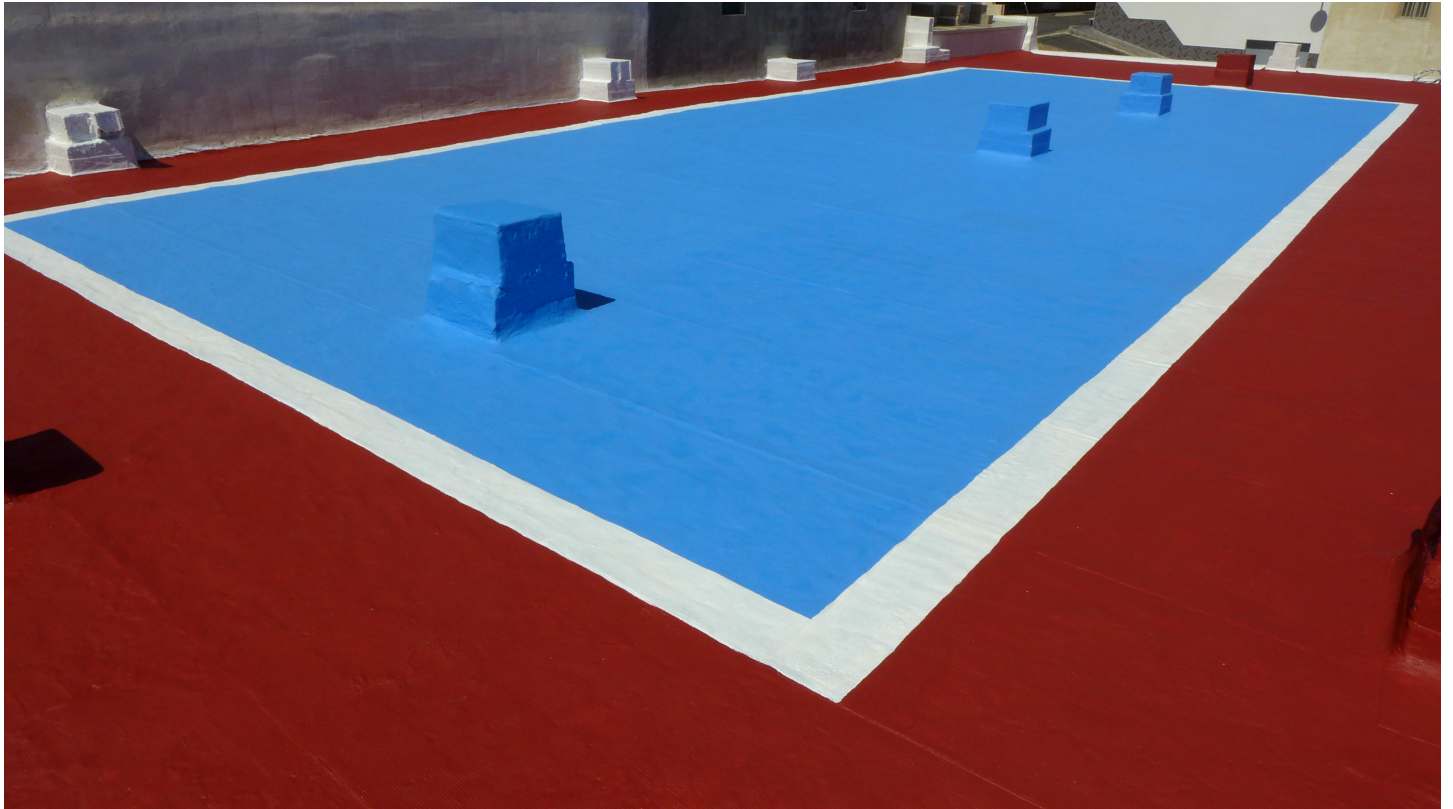

Eberhard Bosslet

Title	Roof Pool
Year	2016
Materials	Paint on Concrete
Dimensions	24x11m
Category	04. OUTDOOR SITE SPECIFIC INTERVENTION
Showned at	
Photographer	Bosslet, Eberhard
Copyright	BOSSLET at VG-Bild/Kunst, Bonn, Germany
Series	1980 - FLOOR PAINTINGS, 1982 - SPANISH WORKS
Location	Canary Islands, Tenerife, Tajao, E
Solo Show	
Group Shows	
Cities	Canary Islands, Tenerife, Spain
Producer/Supplier	
Gallery	
Price Category	on request