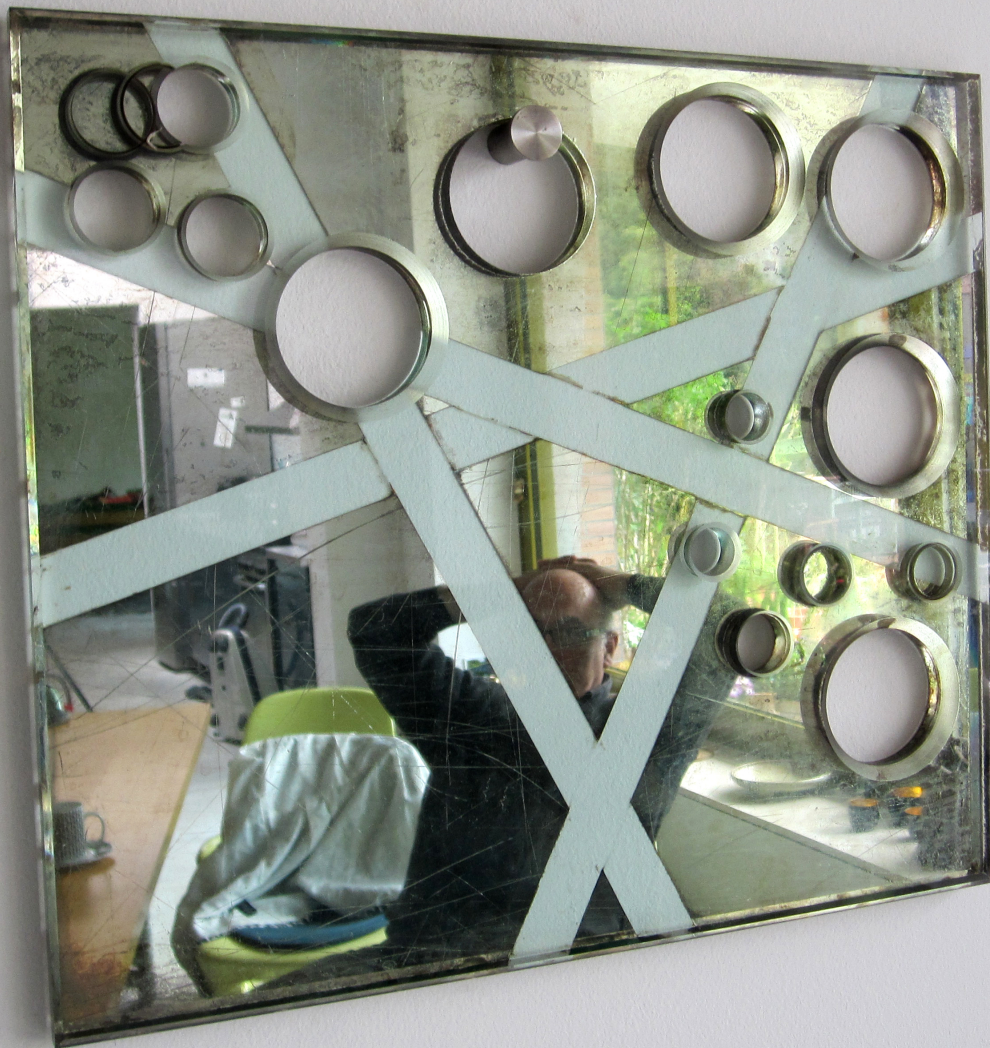

Eberhard Bosslet

Title	Integration A
Year	2012
Materials	Mirror Silver on Glass
Dimensions	36,5 x 41 x 1,5 cm
Category	01. PAINTING
Shown at	
Photographer	Bosslet, Eberhard, Zimmer, Michaela
Copyright	BOSSLET at VG-Bild/Kunst, Bonn, Germany
Series	1980 - PAINTING ON GLASS
Location	
Solo Show	
Group Shows	
Cities	Berlin, Germany
Producer/Supplier	Dr. Ing. Schmitt GmbH, Dieburg, D
Gallery	
Price Category	grade 015