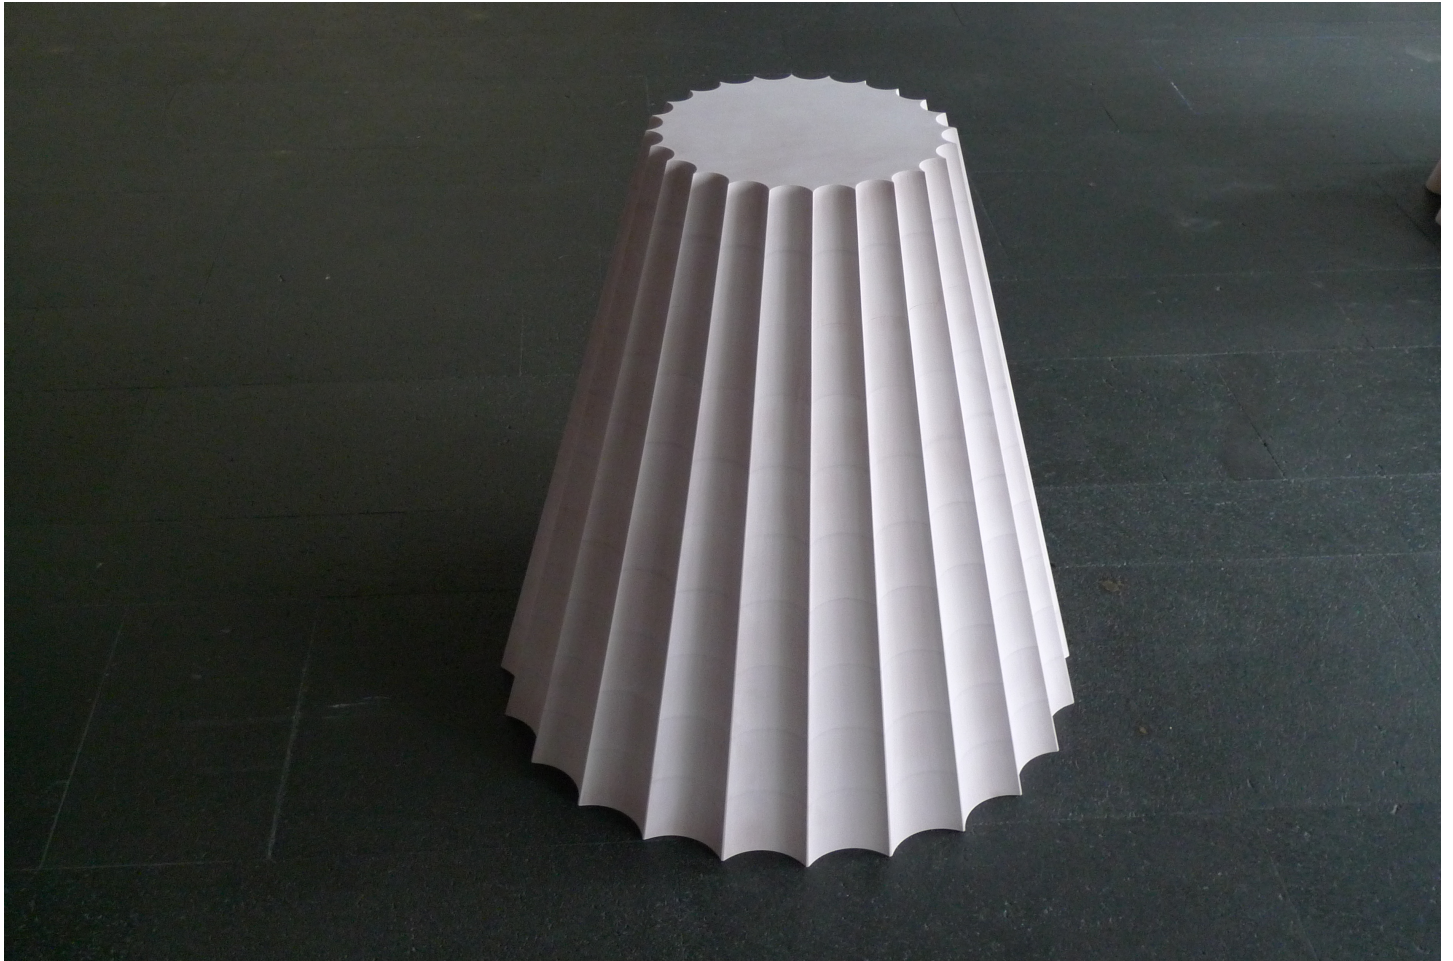

Eberhard Bosslet

Title	Huldigung - 24konkav1
Year	2012
Materials	Synthetic Material
Dimensions	H= 70-74 cm, d=75-77cm
Category	02. SCULPTURE
Showed at	Saarland.Museum, Saarbrücken, D
Photographer	Bosslet, Eberhard
Copyright	BOSSLET at VG-Bild/Kunst, Bonn, Germany
Series	2001 - 2012 BIO/GEOMORPH and GEOMETRIC SCULPTURES
Location	Saarbrücken, Saarland.Museum, Moderne Galerie, D
Solo Show	2012 Eberhard Bosslet, Dingsda, Saarland.Museum, Saarbrücken, D, Curator, Mainrad Maria Grewenig
Group Shows	
Cities	Saarbrücken, Germany
Producer/Supplier	DHP Modell und Formenbsu GmbH, Radebeul, D, Ebalta Kunststoff GmbH, Rothenburg o.d.T., D
Gallery	
Price Category	grade 025