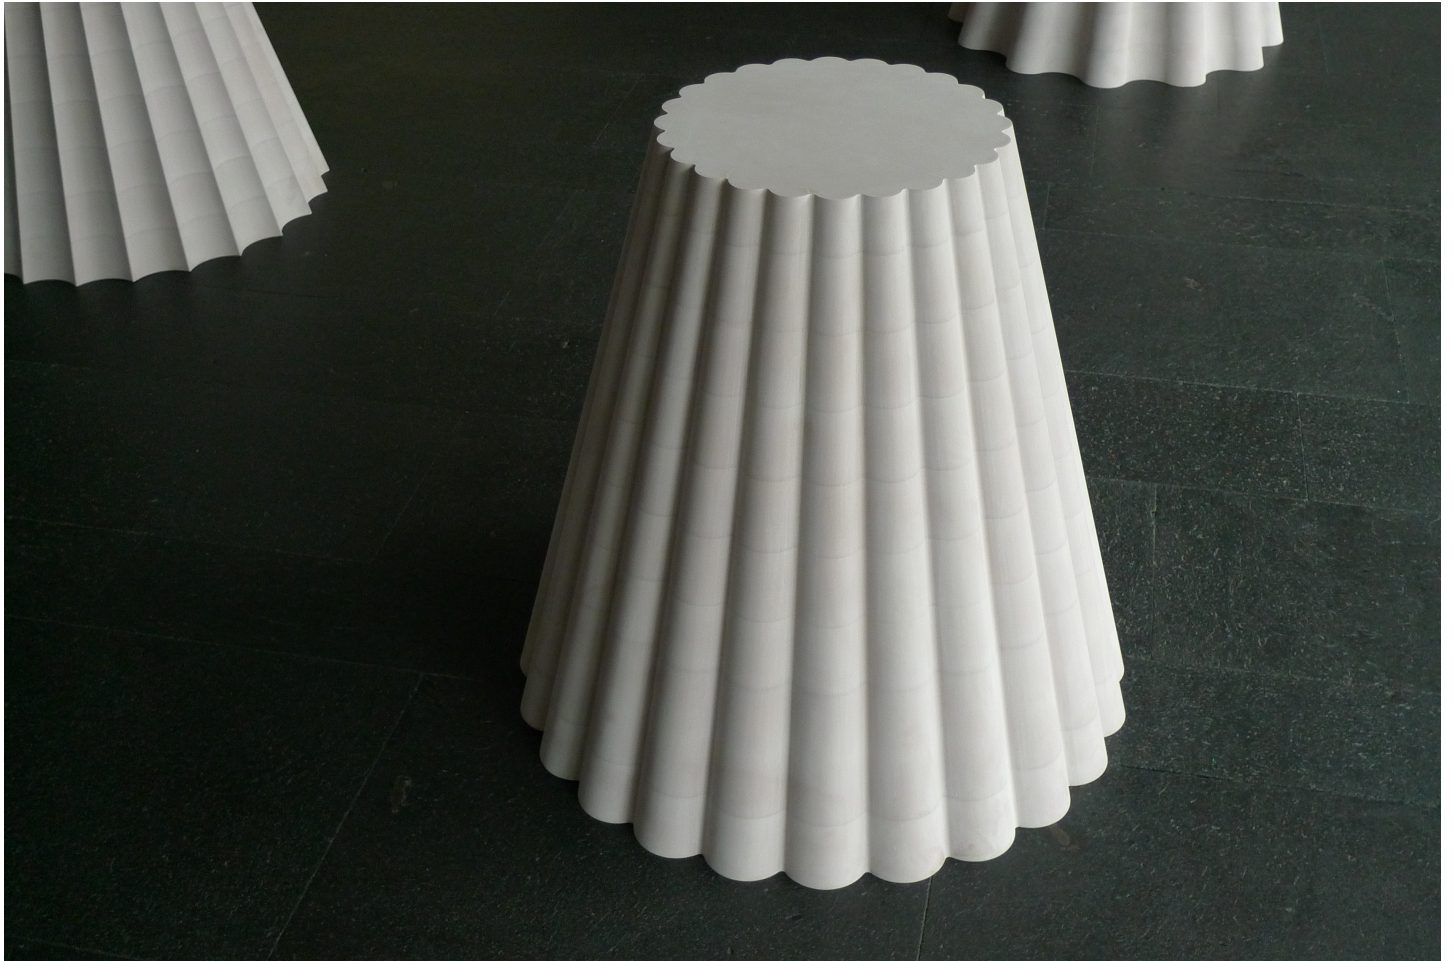

Eberhard Bosslet

Title	Huldigung - 24konvex
Year	2012
Materials	Synthetic Material
Dimensions	H= 70-74 cm, d=75-77cm
Category	02. SCULPTURE
Showed at	Saarland.Museum, Saarbrücken, D
Photographer	Bosslet, Eberhard
Copyright	BOSSLET at VG-Bild/Kunst, Bonn, Germany
Series	2001 - 2012 BIO/GEOMORPH and GEOMETRIC SCULPTURES
Location	Saarbrücken, Saarland.Museum, Moderne Galerie, D
Solo Show	2012 Eberhard Bosslet, Dingsda, Saarland.Museum, Saarbrücken, D, Curator, Mainrad Maria Grewenig
Group Shows	
Cities	Saarbrücken, Germany
Producer/Supplier	DHP Modell und Formenbsu GmbH, Radebeul, D, Ebalta Kunststoff GmbH, Rothenburg o.d.T., D
Gallery	
Price Category	grade 025