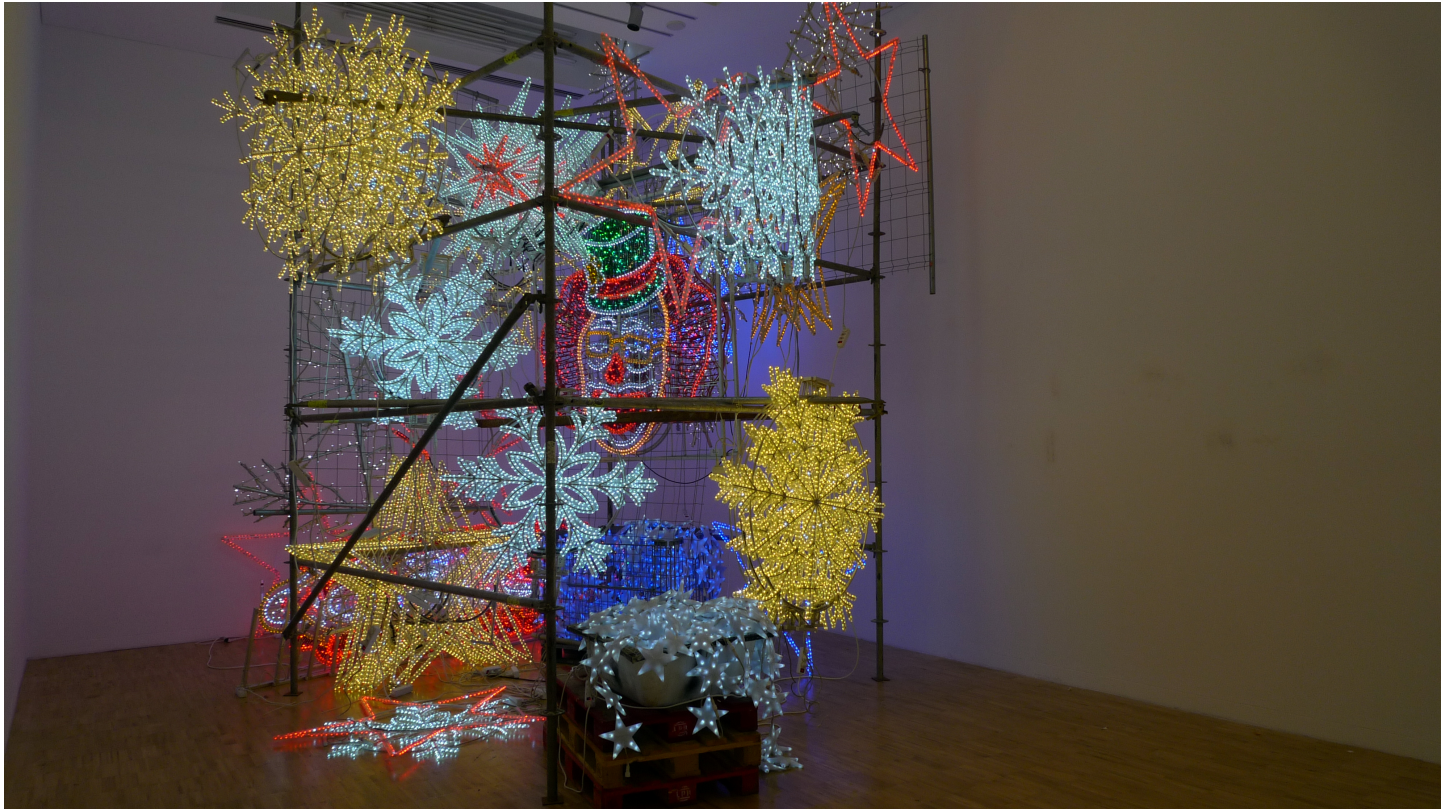

# Eberhard Bosslet

Title	Heimleuchten Santa Cruz
Year	2014
Materials	Electric light, Electric light flashing, Steel, galvanized, Synthetic Material
Dimensions	540x500x500 cm
Category	02. SCULPTURE
Showed at	TEA, Tenerife Espacio de las Artes, Santa Cruz de Tenerife, Canary Islands, Spain
Photographer	Bosslet, Eberhard
Copyright	BOSSLET at VG-Bild/Kunst, Bonn, Germany
Series	1979 - ELECTRIC LIGHT INSTALLATION, 1982 - SPANISH WORKS
Location	TEA, Salas A, Tenerife Espacio de las Artes, Santa Cruz de Tenerife, Spain
Solo Show	2014 Eberhard Bosslet, Chisme-Heavy Duty, TEA, Tenerife Espacio de las Artes, Santa Cruz de Tenerife, Spain, 16.5.-12.10.2014
Group Shows	
Cities	Santa Cruz de Tenerife, Spain
Producer/Supplier	Rio Lights, Tenerife, <a href="http://www.riolights.es">www.riolights.es</a>
Gallery	
Price Category	grade 037