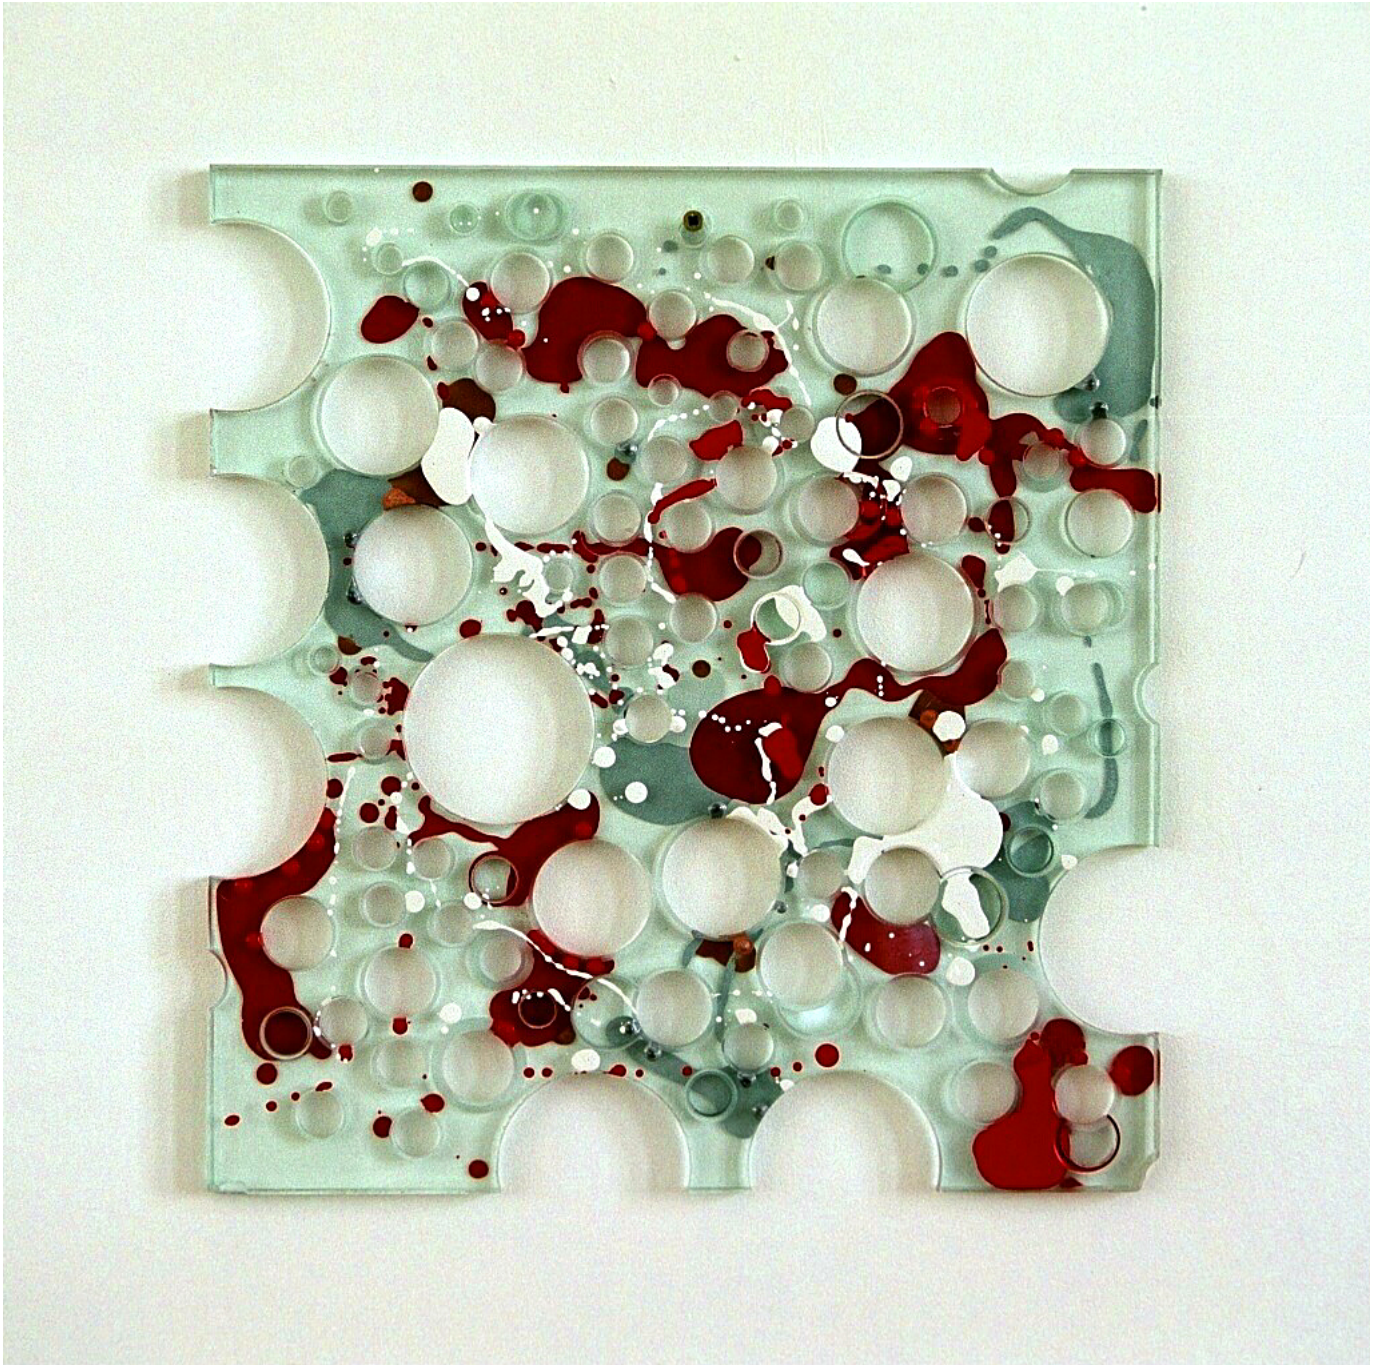

## Eberhard Bosslet

Title	GFF-RWG, gelocht
Year	2003
Materials	Paint on Glass
Dimensions	43 x 39,5 x 1,3 cm
Category	01. PAINTING
Showed at	
Photographer	Bosslet, Eberhard
Copyright	BOSSLET at VG-Bild/Kunst, Bonn, Germany
Series	1980 - PAINTING ON GLASS
Location	
Solo Show	
Group Shows	
Cities	Dresden, Germany
Producer/Supplier	
Gallery	
Price Category	grade 015