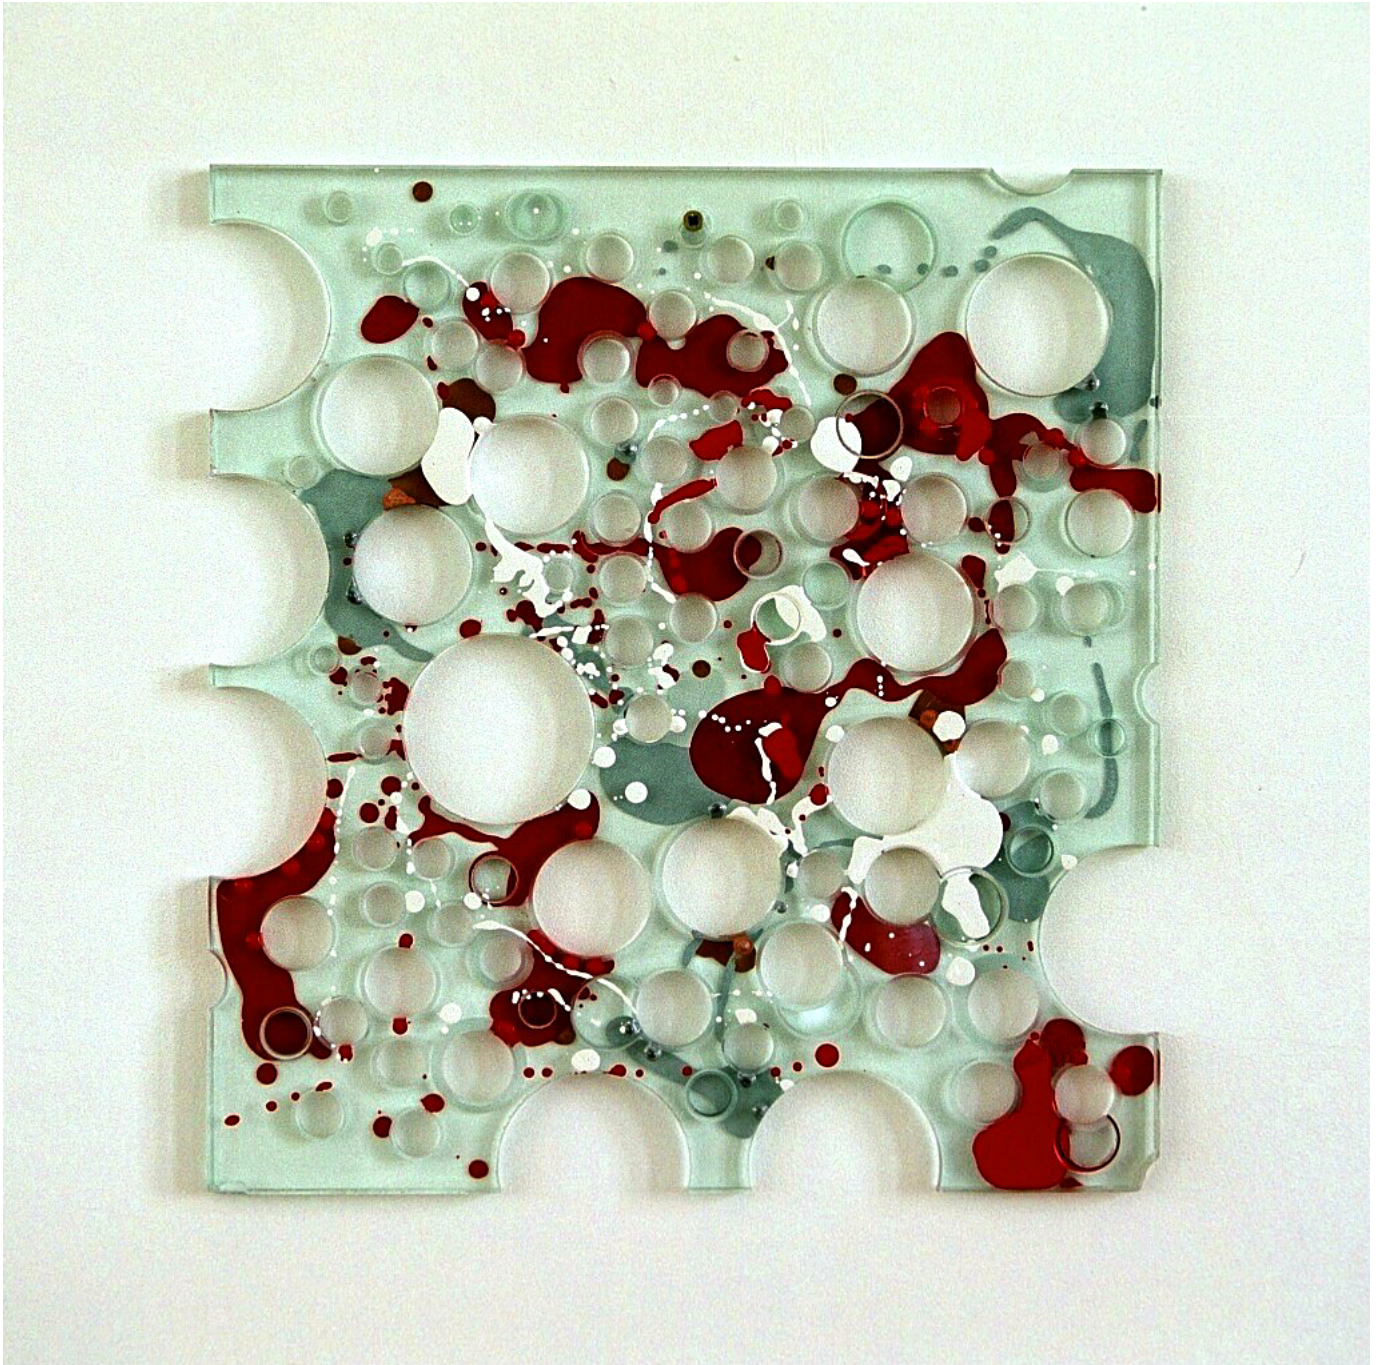

Eberhard Bosslet

Title	GFF-RWG, gelocht
Year	2003
Materials	Paint on Glass
Dimensions	43 x 39,5 x 1,3 cm
Category	01. PAINTING
Showed at	
Photographer	Bosslet, Eberhard
Copyright	BOSSLET at VG-Bild/Kunst, Bonn, Germany
Series	1980 - PAINTING ON GLASS
Location	
Solo Show	
Group Shows	
Cities	Dresden, Germany
Producer/Supplier	
Gallery	
Price Category	grade 015