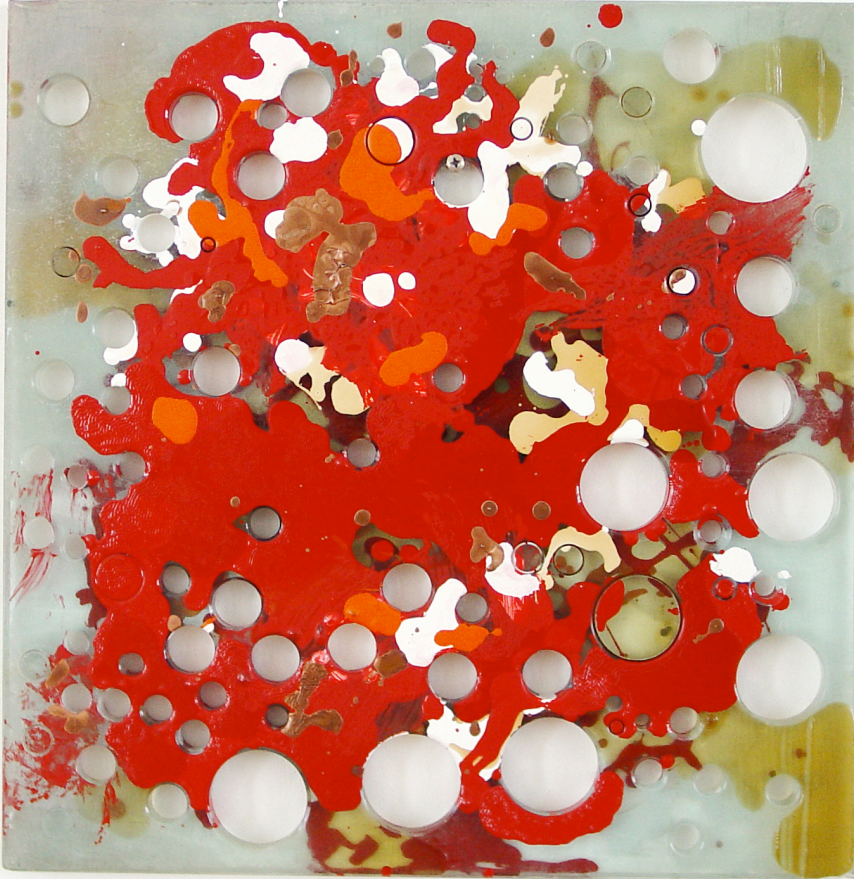

Eberhard Bosslet

Title	GFF-ROKW, gelocht
Year	2004
Materials	Paint on Glass
Dimensions	45 x 43,5 x 1,5 cm
Category	01. PAINTING
Showed at	
Photographer	Bosslet, Eberhard
Copyright	BOSSLET at VG-Bild/Kunst, Bonn, Germany
Series	1980 - PAINTING ON GLASS
Location	
Solo Show	
Group Shows	
Cities	Dresden, Germany
Producer/Supplier	
Gallery	
Price Category	grade 015