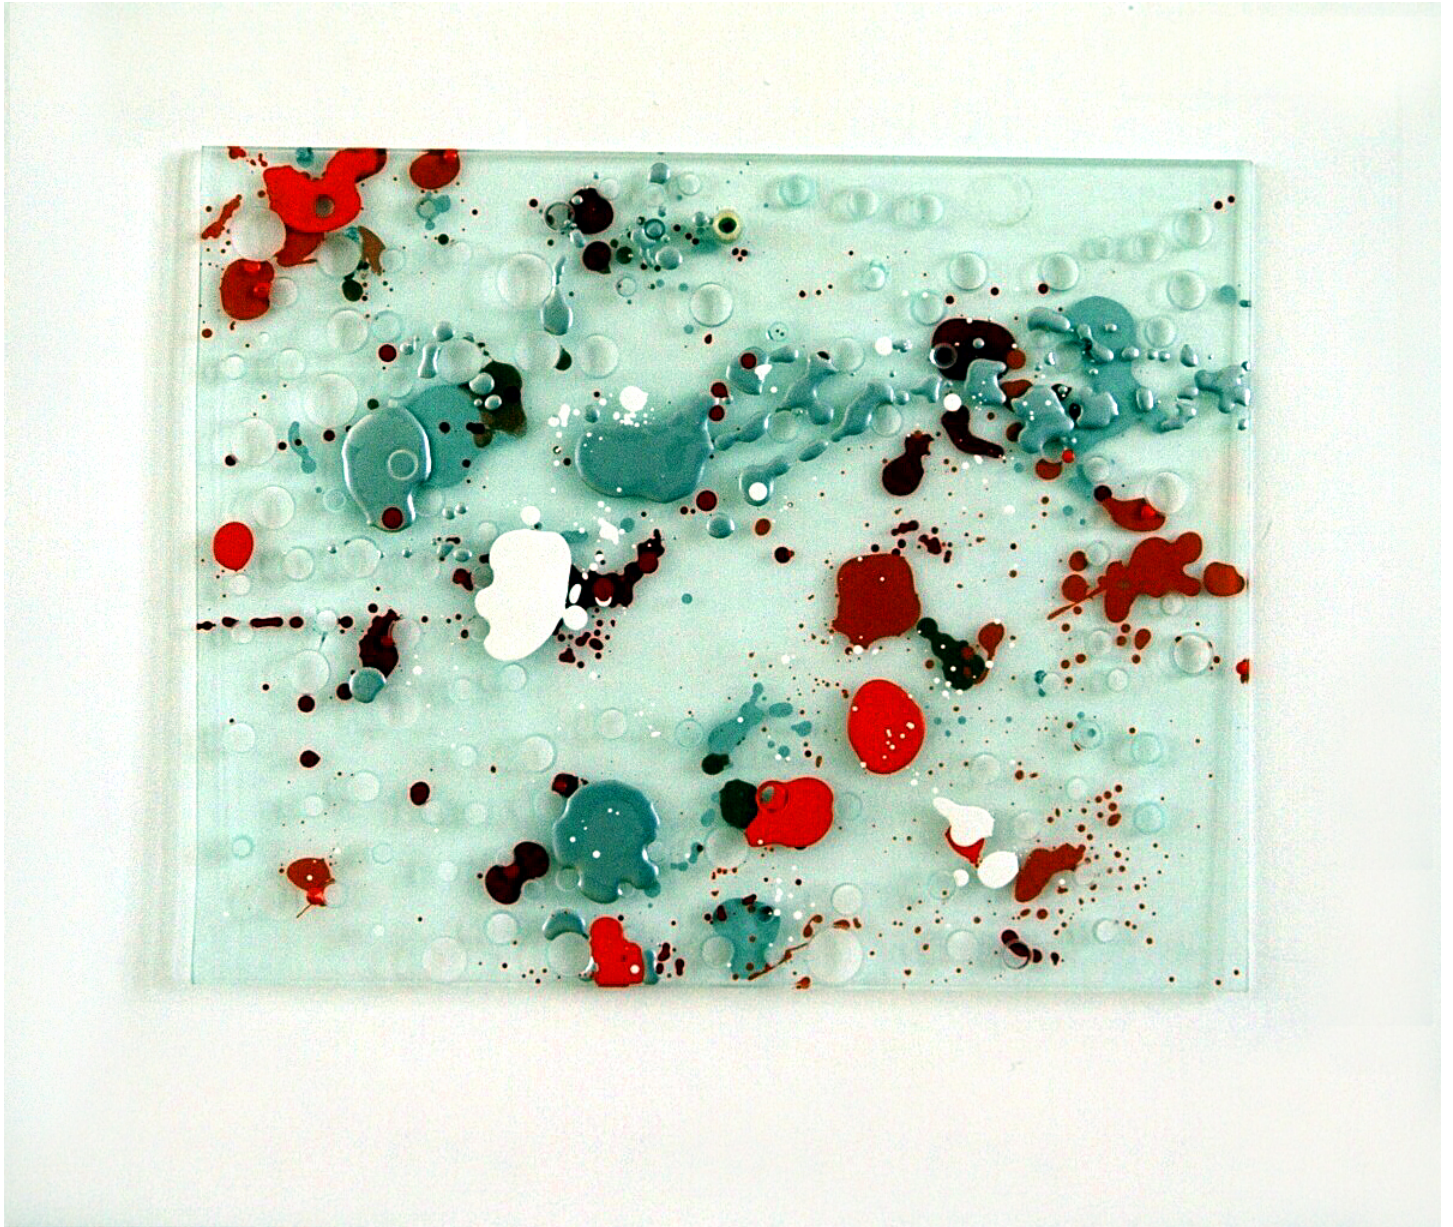

Eberhard Bosslet

Title	GFF-ROGW, gelocht
Year	2003
Materials	Paint on Glass
Dimensions	39,5 x 49,5 x 0,6 cm
Category	01. PAINTING
Showned at	
Photographer	Bosslet, Eberhard
Copyright	BOSSLET at VG-Bild/Kunst, Bonn, Germany
Series	1980 - PAINTING ON GLASS
Location	
Solo Show	
Group Shows	
Cities	Dresden, Germany
Producer/Supplier	
Gallery	
Price Category	grade 015