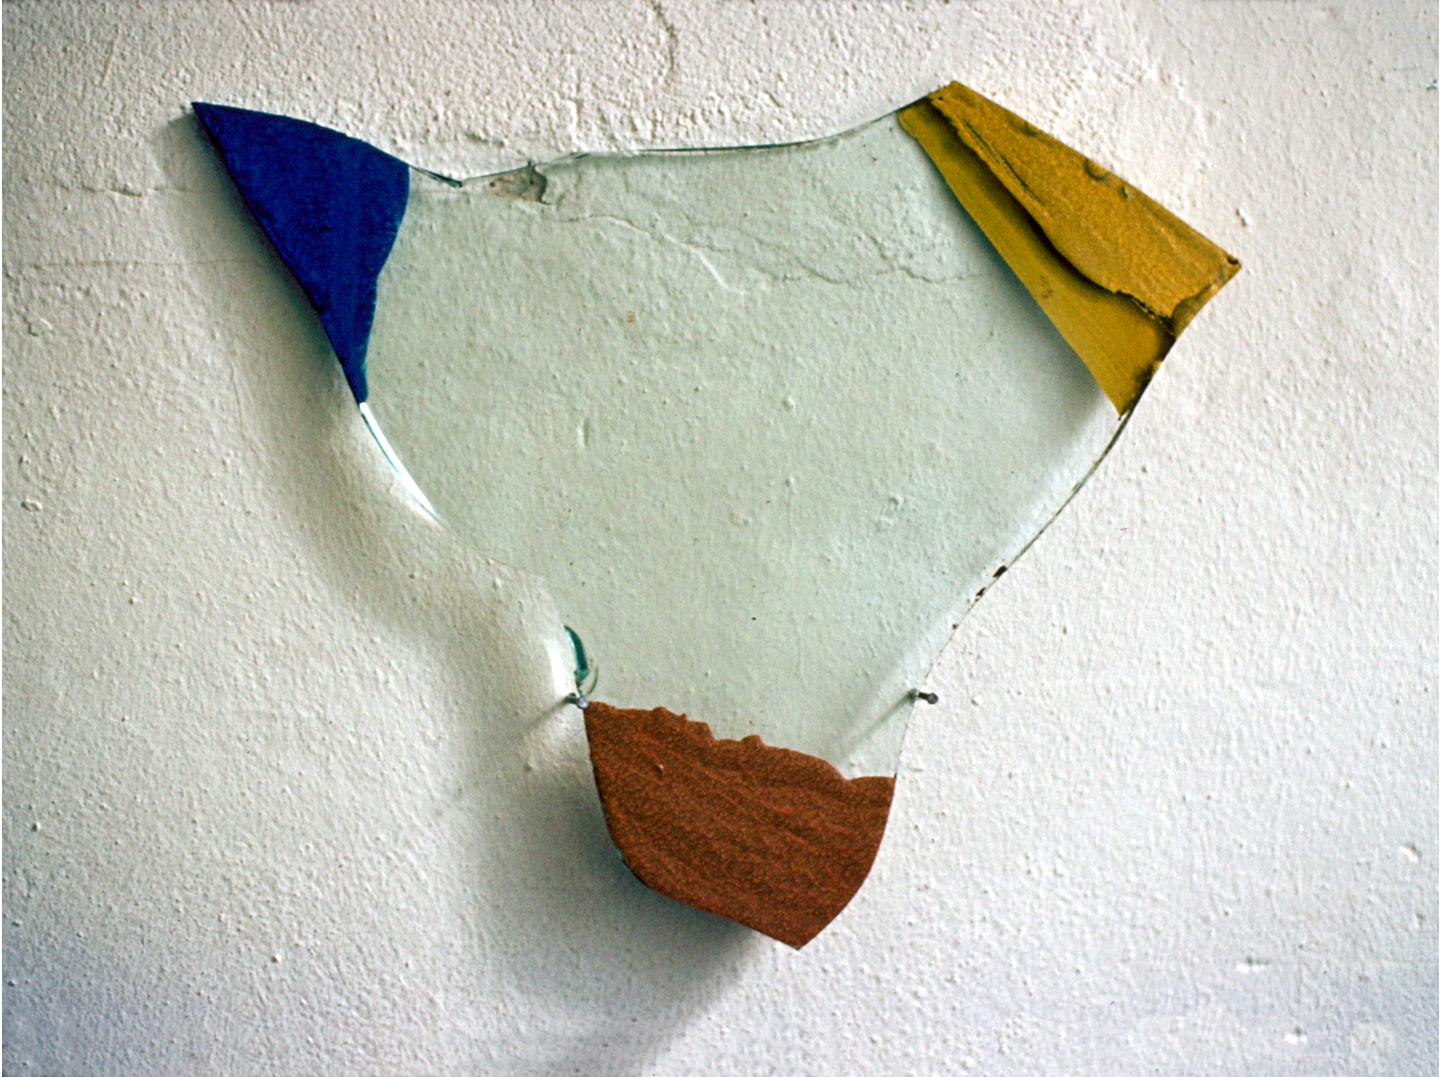

Eberhard Bosslet

Title	GFF-KL 3
Year	1981
Materials	Paint on Glass
Dimensions	30x30x1 cm
Category	01. PAINTING
Shown at	
Photographer	Bosslet, Eberhard
Copyright	BOSSLET at VG-Bild/Kunst, Bonn, Germany
Series	1980 - PAINTING ON GLASS
Location	
Solo Show	
Group Shows	
Cities	Berlin, Germany
Producer/Supplier	
Gallery	
Price Category	00 NO