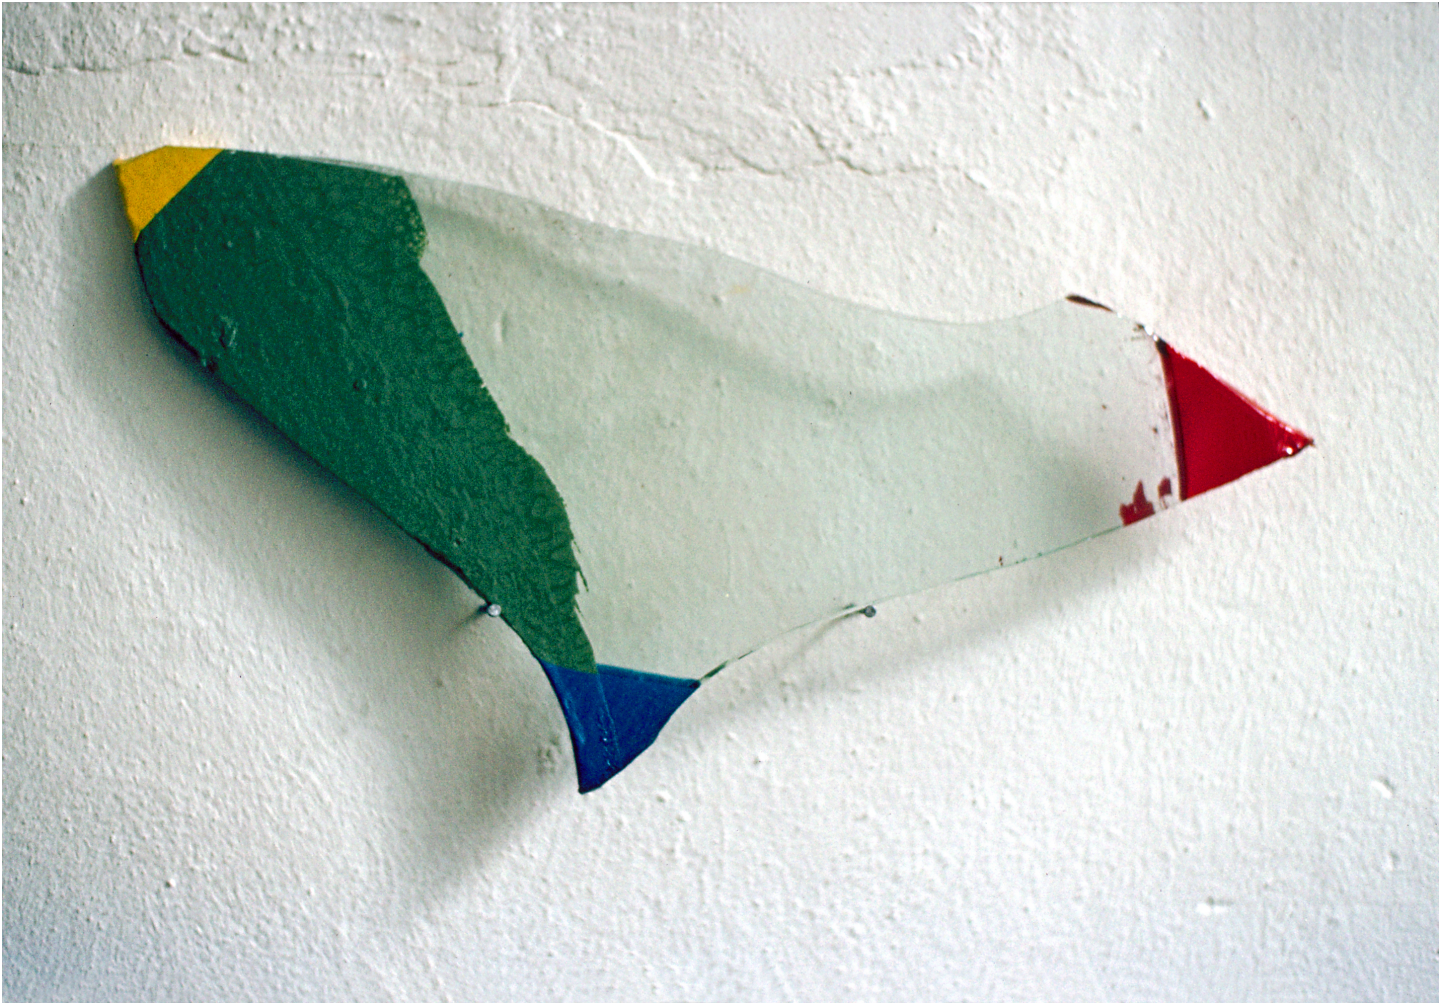

Eberhard Bosslet

Title	GFF-KL 1
Year	1981
Materials	Paint on Glass
Dimensions	15x30x1 cm
Category	01. PAINTING
Shown at	
Photographer	Bosslet, Eberhard
Copyright	BOSSLET at VG-Bild/Kunst, Bonn, Germany
Series	1980 - PAINTING ON GLASS
Location	
Solo Show	
Group Shows	
Cities	Berlin, Germany
Producer/Supplier	
Gallery	
Price Category	00 NO