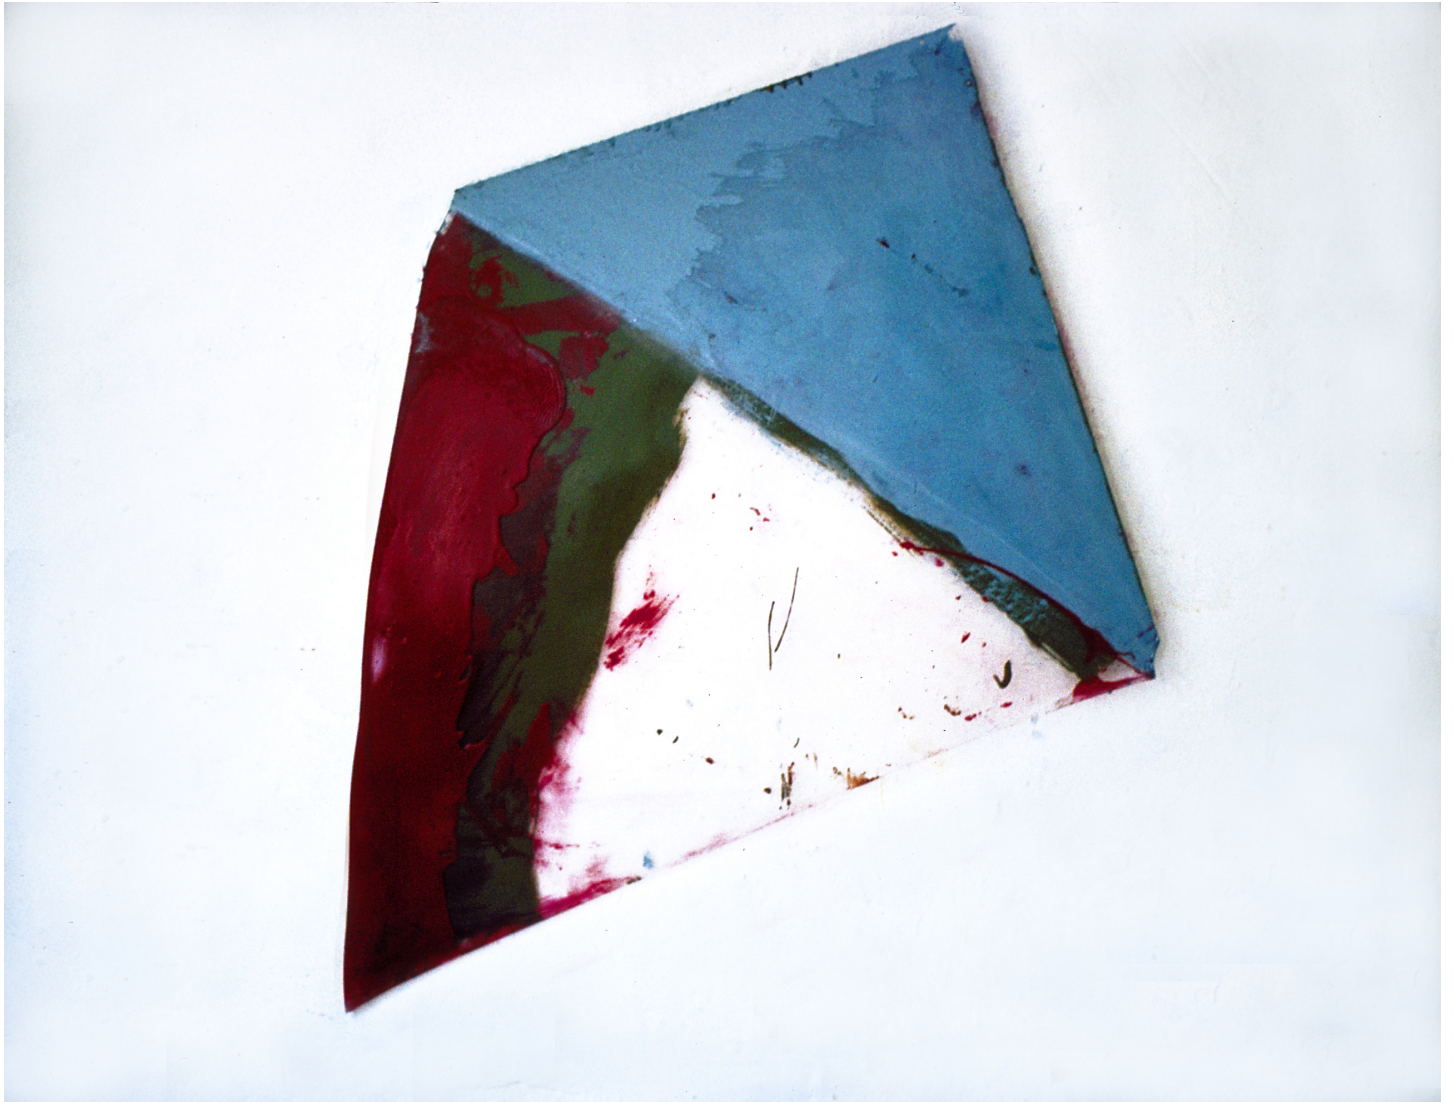

# Eberhard Bosslet

Title	GFF-BRO
Year	1981
Materials	Paint on Acrylic Glass
Dimensions	130x110x0,4 cm
Category	01. PAINTING
Showned at	
Photographer	Bosslet, Eberhard
Copyright	BOSSLET at VG-Bild/Kunst, Bonn, Germany
Series	1980 - PAINTING ON GLASS
Location	
Solo Show	
Group Shows	
Cities	Berlin, Germany
Producer/Supplier	
Gallery	
Price Category	grade 018