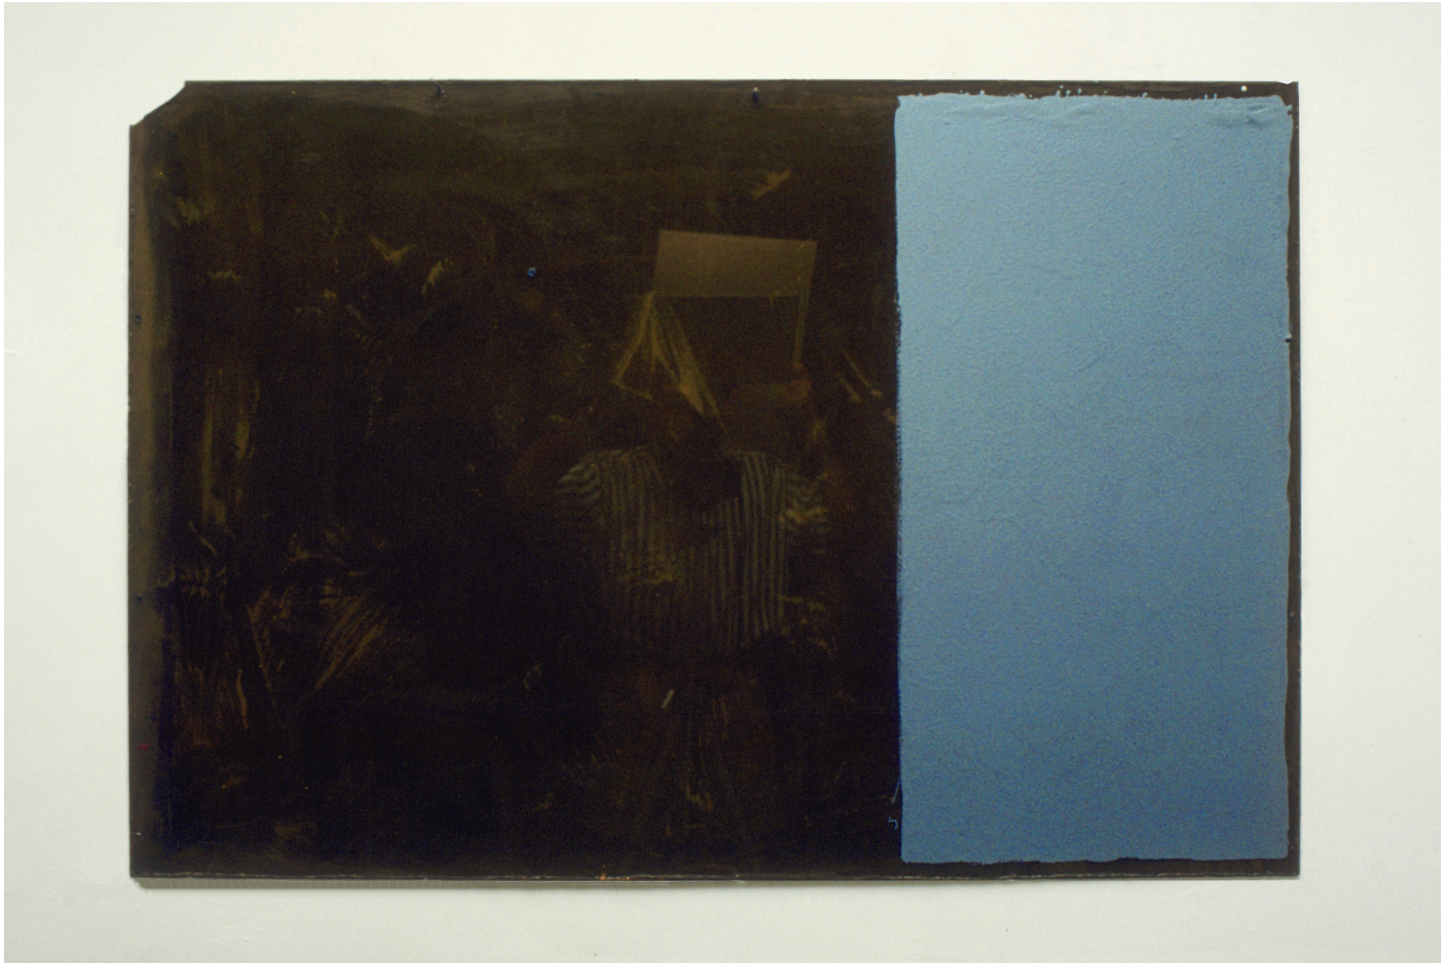

Eberhard Bosslet

Title	GFF-BO
Year	1981
Materials	Paint on Acrylic Glass
Dimensions	86x125x0,4 cm
Category	01. PAINTING
Showed at	
Photographer	Bosslet, Eberhard
Copyright	BOSSLET at VG-Bild/Kunst, Bonn, Germany
Series	1980 - PAINTING ON GLASS
Location	
Solo Show	
Group Shows	
Cities	Berlin, Germany
Producer/Supplier	
Gallery	
Price Category	grade 018