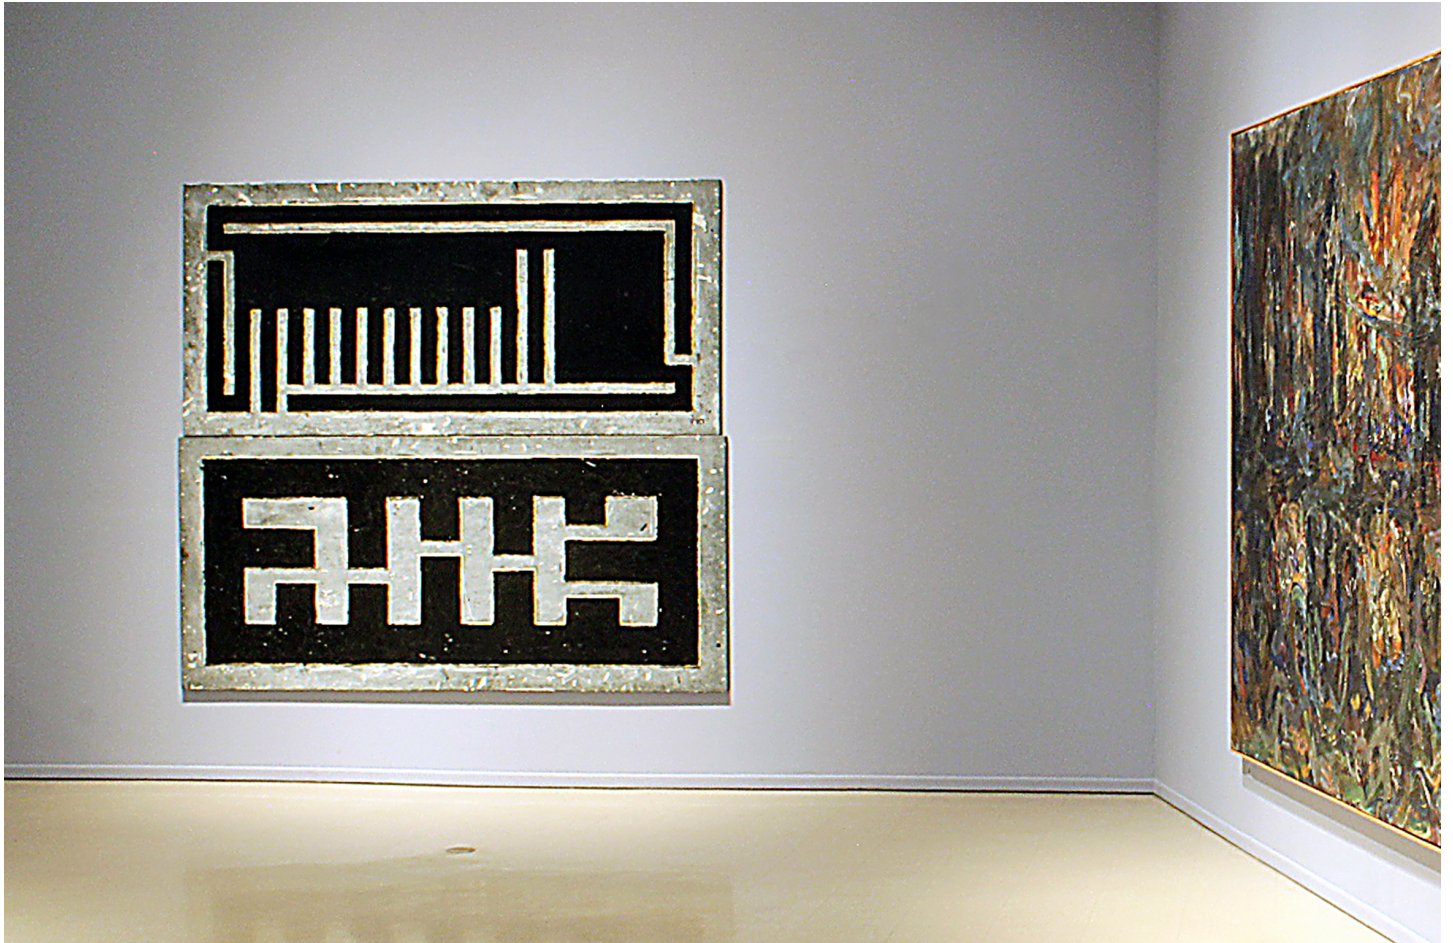

Eberhard Bosslet

Title	Bechtels
Year	1988
Materials	Paint on Plaster, Steel, galvanized
Dimensions	220x245x3 cm
Category	01. PAINTING, 27. Exhibition Views
Showed at	Tucson Museum of Art, Tucson, Arizona, USA
Photographer	Bosslet, Eberhard
Copyright	BOSSLET at VG-Bild/Kunst, Bonn, Germany
Series	1985 - 1988 FLOORPAN & SUPPLYGRID PAINTINGS
Location	Tucson Museum of Art, Tucson, Arizona, USA
Solo Show	
Group Shows	2015 Livin Large, Tucson Museum of Art, Tucson, Arizona, USA
Cities	Tucson, Arizona, USA
Producer/Supplier	
Gallery	
Price Category	grade 028