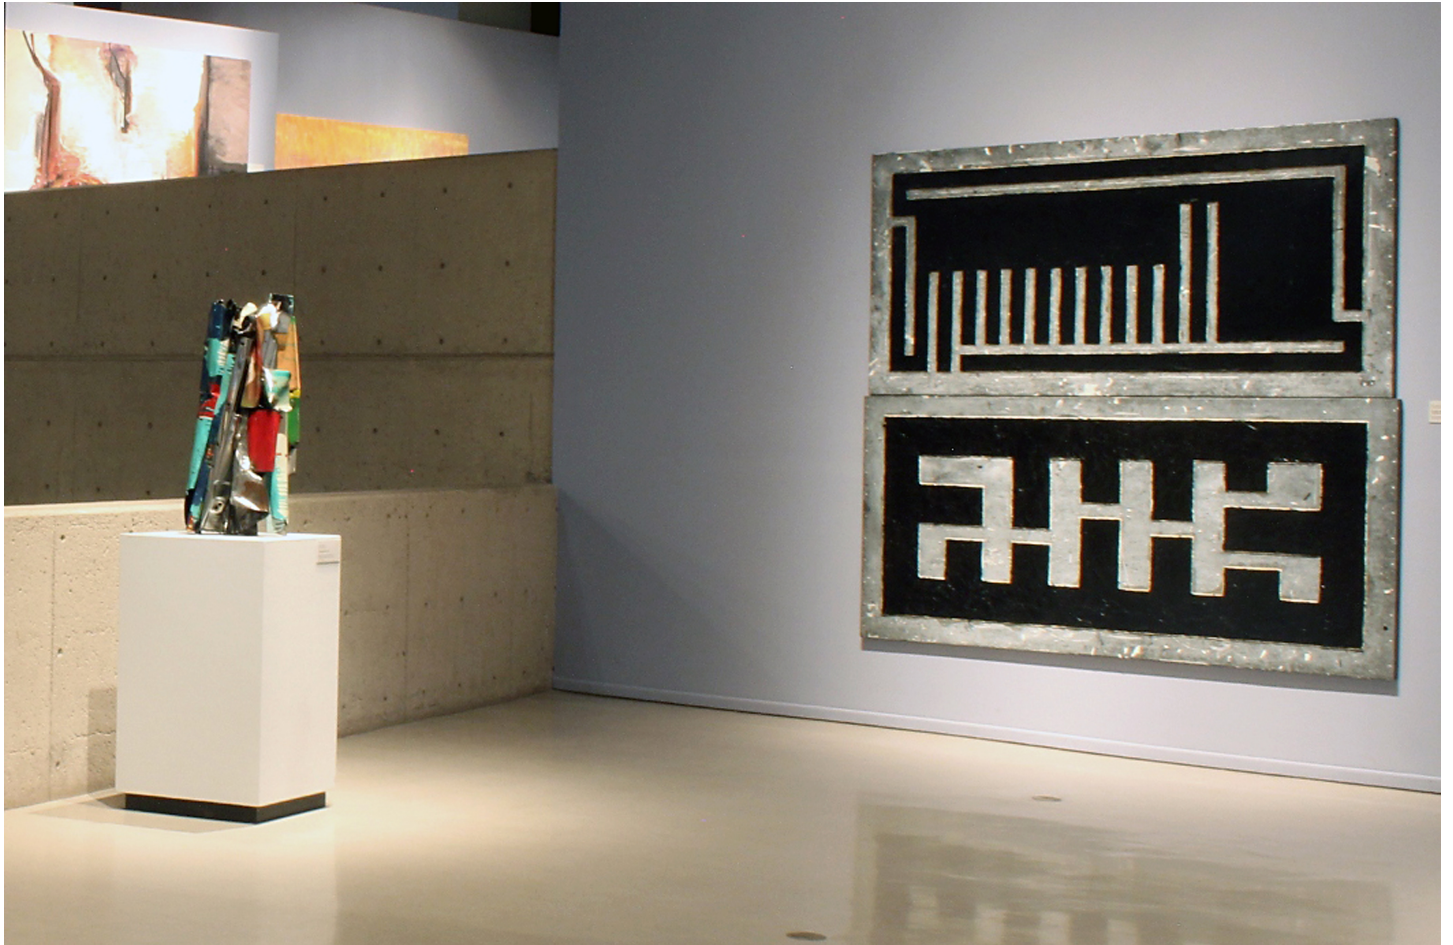

Eberhard Bosslet

Title	Bechtels
Year	1988
Materials	Paint on Plaster, Steel, galvanized
Dimensions	220x245x3 cm
Category	01. PAINTING, 27. Exhibition Views
Showed at	Tucson Museum of Art, Tucson, Arizona, USA
Photographer	Bosslet, Eberhard
Copyright	BOSSLET at VG-Bild/Kunst, Bonn, Germany
Series	1985 - 1988 FLOORPAN & SUPPLYGRID PAINTINGS
Location	Tucson Museum of Art, Tucson, Arizona, USA
Solo Show	
Group Shows	2015 Livin Large, Tucson Museum of Art, Tucson, Arizona, USA
Cities	Tucson, Arizona, USA
Producer/Supplier	
Gallery	
Price Category	grade 028