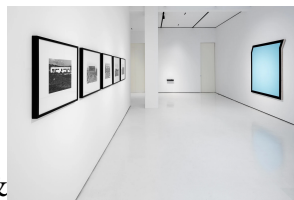

Materials: Photography (Black&White)
digital print

Dimension30x45cm

s:

Price: grade 007

Title: Exhibition View Bibli
Year: 2022
Category: 27. Exhibition Views
Series: 1982 - SPANISH WORKS
1983 - REFORMATIONS &
SIDE EFFECTS