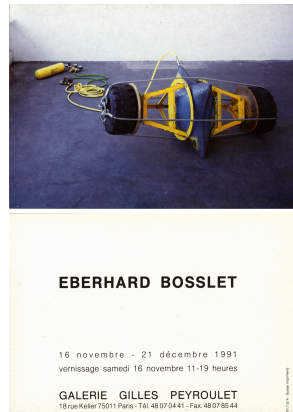

Title: Deux pneus sur deux tabourets
Year: 1991
Category: 23. Writings
Series:
Materials:
Dimension
s:
Price: 00 NO

Title: L'ART SÉRIEL SELON
Year: 1991
Category: 23. Writings
Series:
Materials:
Dimension
s:
Price: 00 NO

Title: Eberhard Bosslet sculptures
Year: 1991
Category: 24. Flyer/Mailings
Series:
Materials: Offsetprint
Dimension 10,4x15 cm
s:
Price: 00 NO

Title: Eberhard Bosslet at Peyroulet
Year: 1991
Category: 27. Exhibition Views
Series:
Materials:
Dimension 10,4x15 cm
s:
Price: 00 NO