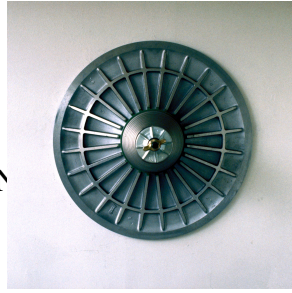

s:

Price: grade 024

Title: Aureole ZRmG

Year: 1995

Category: 03. INSTALLATION
05. INDOOR SITE
SPECIFIC INTERVENTION

Series: 1993 - 2004 ANALOGIC
DISCS
1993 -1998 BILATERAL
RELATIONS

Materials: Aluminium casted
Steel
Steel, casted

Dimension 100x100x120 cm

s:

Price: grade 024