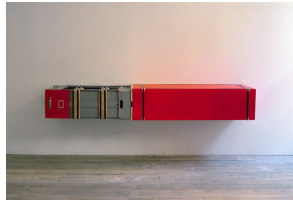

Title: NTJ
Year: 1988
Category: 02. SCULPTURE
Series: 1988 -2002 STRAPPING
PIECES
Materials: Steel, coated
Wood
Dimension36x252x72 cm
s:
Price: 00 NO

Title: NTJ
Year: 1988
Category: 02. SCULPTURE
Series: 1988 -2002 STRAPPING
PIECES
Materials: Steel, coated
Wood
Dimension36x252x72 cm
s:
Price: 00 NO